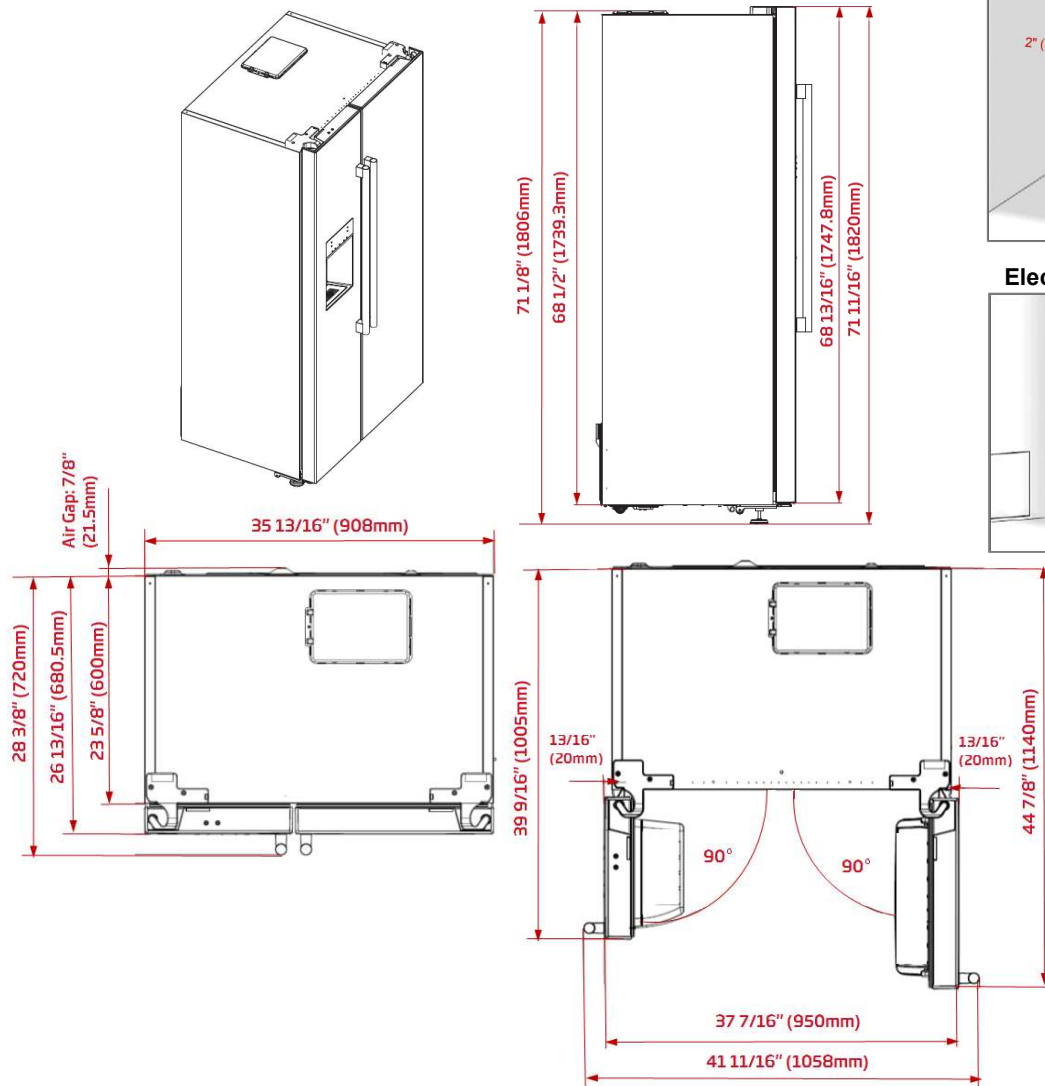

## 36 INCH COUNTER DEPTH SIDE-BY-SIDE REFRIGERATOR

BSBS2230SS

### Dimensions

H x W X D: 71 11/16" x 35 13/16" x 26 13/16"  
Depth is with door / without handles

CONTROLS	BSBS2230SS
Cooling system	Duo Cycle Frost Free Cooling
Control system	Electronic Control
CAPACITIES	
Total net volume, cu. ft.	19.32
Fresh food net volume, cu. ft.	13
Freezer net volume, cu. ft.	6.32
FRIDGE FEATURES	
Blue light technology	Yes
Flexizone	No
IonFresh	Yes
Carbon filter	Yes
Interior filtered water dispenser	No
Filtered ice & water dispenser through door	Yes
Electronic control display type	Digital display on the door
Auto defrost	Yes
Inner illumination	LED - Side walls
Shelves	4 Safety Glass
Crispers	2
Door racks	5
Wine rack	Yes
Bottle gripper	No
Compressor	Variable Speed VCC
Fan ventilation	Yes
FREEZER FEATURES	
Auto defrost	Yes
Number of freezer drawers	2
Automatic ice maker	Yes
Ice cube tray	No
TECHNICAL INFORMATION	
Supply voltage, V/Hz	120/60
Rated Current, A	2,5
Noise level, dBA	NA
DIMENSIONS	
HxWxD, in	71 11/16" x 35 13/16" x 26 13/16"
Product weight, lbs.	298
HxWxD, cm	182 x 90.8 x 68
Product weight, kg	135
PERFORMANCE	
Energy Star qualified	Yes
Climatic class	T
Annual energy consumption, kwh/year	580
Cooling gas	R134a

### Dimensions and Installation

\*Drawers can be pulled out with door open 90°

Dimensions	Height to top of door, in.	71 11/16"
	Height to top of hinge, in.	71 11/16"
	Height to top of case, in.	71 1/8"
	Case depth without door, in.	23 5/8"
	Case depth less door handle, in.	26 13/16"
	Case depth with door handle, in.	28 3/8"
	Depth with fresh door open 90°, in.	44 7/8"
	Width, in.	35 13/16"
Air Gap Clearances	Each Side, in.	1/16"
	Top, in.	5/16"
	Back, in.	7/8"