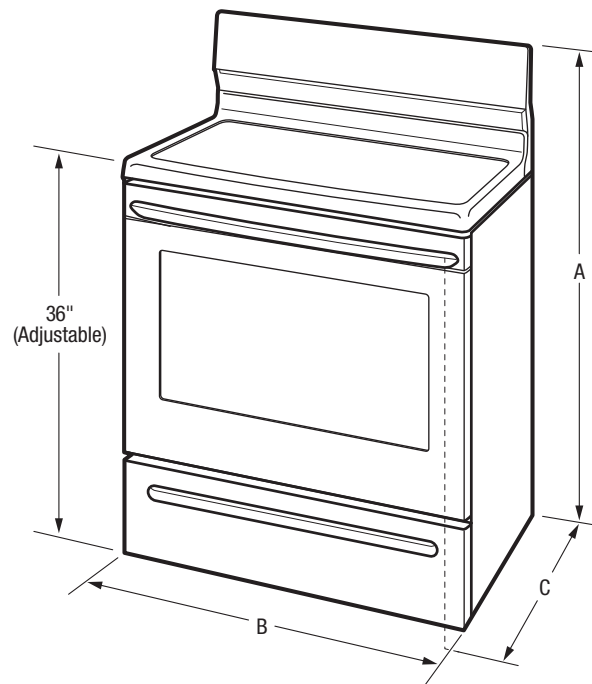

SpaceWise® Triple Expandable Element

Depending on your cooking needs, this convenient 3-in-1 element expands from 6" for small pots to 9" and 12" for larger cookware.

Quick Boil

Get meals on the table faster with Quick Boil 3,000W element.

SpaceWise® Bridge Element

Evenly heat griddles, large pots or pans by bridging together two elements into one large cooking surface.

Elements	Size	Watts
Right Front	6" / 9" / 12" Expandable	1,200 / 2,000 / 3,000
Right Rear	6"	1,200
Left Front	7" / Bridge	1,800
Left Rear	7" / Bridge	1,800
Left Bridge	SpaceWise® Bridge	800
Centre	SpaceWise® Warming Zone	100

NOTE: For planning purposes only. Always consult local and national electric codes. Refer to Product Installation Guide for detailed installation instructions on the web at frigidaire.ca.

Product Dimensions	
A - Height (Max.)	46-5/8"
B - Width	29-7/8"
C - Depth (Including Handle)	28-13/32"
Depth with Door Open 90°	48-5/8"