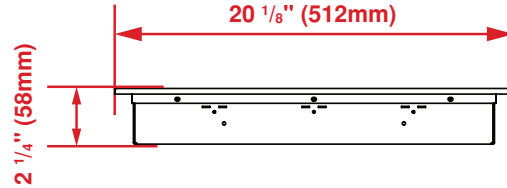

### DIMENSIONS (H X W X D)

2 1/4 x 22 3/4 x 20 in.

GENERAL	
Glass Type	Glass ceramic
Size	24"
Color	Black
Heating Technology	Electric (Vitroceramic)
Stainless Steel Frame	Yes
Control Type	Knob Control
ELECTRIC BURNER FEATURES	
Smooth Top for Easy Cleaning	Yes
Programmable Touch Control System	N/A
Slide Touch Control with Timer	N/A
XL Size Super Burner	N/A
Residual Heat Indicator	Yes
Edge to Edge Frameless Design	N/A
STANDARD POWER	
Front Left	Ø 3 15/16" - 650 W Hi-Light
Front Right	Ø 3 15/16" - 650 W Hi-Light
Rear Left	Ø 5 3/4" - 1200 W Hi-Light
Rear Right	Ø 4 3/4" / 8 1/4" - 750 / 2200 W Duo
Center	N/A
DIMENSIONS	
Required Cutout Dimension (H x W x D)	2 1/4 x 22 3/4 x 20 in.
Overall Height	2 1/4 in.
Overall Width	22 3/4 in.
Overall Depth	20 in.
Weight	25.8 lbs
POWER / RATINGS	
KW / Amps Rating at 240 V, 60 Hz	220-240 V, 60 Hz, 6 kW, 25 A
Supply Cord	Yes
Plug Type	4-prong NEMA 30 A

Top

Side – Side View

Front – Side View

Countertop Cutout

NOTE TO THE INSTALLER: All height, width and depth dimensions are shown in inches (as well as metric). Beko US Inc. reserves the absolute and unrestricted right to change product materials and specifications, at any time, without notice. Please visit our website [www.beko.us](http://www.beko.us) or call 888 352 2356 to verify the latest specifications with final dimensional data and other details prior to installation and making a cutout. Applicable product limited warranty information may be found in accompanying product materials or you may contact your account manager for further details. Proper installation is the responsibility of the installer. Product failure due to improper installation is not covered under the Limited Warranty.