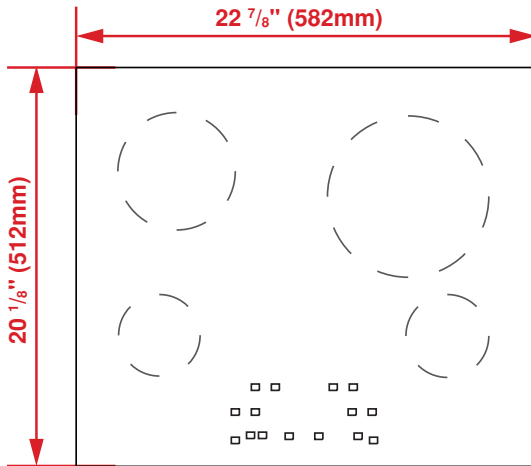

### DIMENSIONS (H X W X D)

2 1/4 x 22 3/4 x 20 in.

GENERAL	
Glass Type	Glass ceramic
Size	24"
Color	Black
Heating Technology	Electric (Vitroceramic)
Stainless Steel Frame	Yes
Control Type	Knob Control
ELECTRIC BURNER FEATURES	
Smooth Top for Easy Cleaning	Yes
Programmable Touch Control System	N/A
Slide Touch Control with Timer	N/A
XL Size Super Burner	N/A
Residual Heat Indicator	Yes
Edge to Edge Frameless Design	N/A
STANDARD POWER	
Front Left	Ø 3 15/16" - 650 W Hi-Light
Front Right	Ø 3 15/16" - 650 W Hi-Light
Rear Left	Ø 5 3/4" - 1200 W Hi-Light
Rear Right	Ø 4 3/4" / 8 1/4" - 750 / 2200 W Duo
Center	N/A
DIMENSIONS	
Required Cutout Dimension (H x W x D)	2 1/4 x 22 3/4 x 20 in.
Overall Height	2 1/4 in.
Overall Width	22 3/4 in.
Overall Depth	20 in.
Weight	25.8 lbs
POWER / RATINGS	
KW / Amps Rating at 240 V, 60 Hz	220-240 V, 60 Hz, 6 kW, 25 A
Supply Cord	Yes
Plug Type	4-prong NEMA 30 A

Top

Side – Side View

Front – Side View

Countertop Cutout

NOTE TO THE INSTALLER: All height, width and depth dimensions are shown in inches (as well as metric). Beko US Inc. reserves the absolute and unrestricted right to change product materials and specifications, at any time, without notice. Please visit our website [www.beko.us](http://www.beko.us) or call 888 352 2356 to verify the latest specifications with final dimensional data and other details prior to installation and making a cutout. Applicable product limited warranty information may be found in accompanying product materials or you may contact your account manager for further details. Proper installation is the responsibility of the installer. Product failure due to improper installation is not covered under the Limited Warranty.