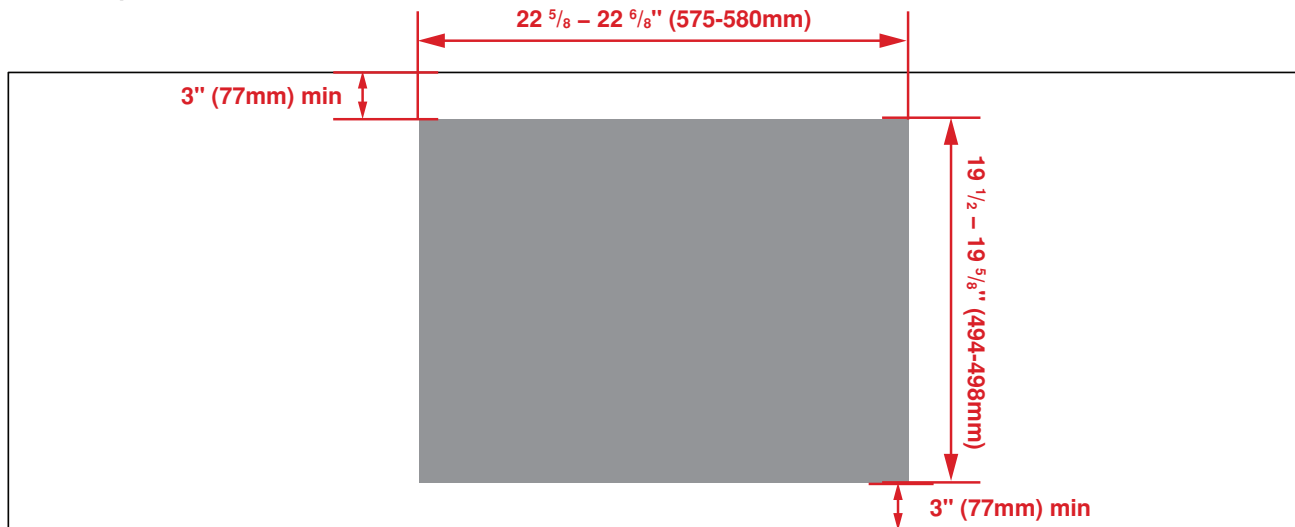

### DIMENSIONS (H X W X D)

2 1/4 x 22 3/4 x 20 in.

GENERAL	
Glass Type	Glass ceramic
Size	24"
Color	Black
Heating Technology	Electric (Vitroceramic)
Stainless Steel Frame	Yes
Control Type	Knob Control
ELECTRIC BURNER FEATURES	
Smooth Top for Easy Cleaning	Yes
Programmable Touch Control System	N/A
Slide Touch Control with Timer	N/A
XL Size Super Burner	N/A
Residual Heat Indicator	Yes
Edge to Edge Frameless Design	N/A
STANDARD POWER	
Front Left	Ø 3 15/16" - 650 W Hi-Light
Front Right	Ø 3 15/16" - 650 W Hi-Light
Rear Left	Ø 5 3/4" - 1200 W Hi-Light
Rear Right	Ø 4 3/4" / 8 1/4" - 750 / 2200 W Duo
Center	N/A
DIMENSIONS	
Required Cutout Dimension (H x W x D)	2 1/4 x 22 3/4 x 20 in.
Overall Height	2 1/4 in.
Overall Width	22 3/4 in.
Overall Depth	20 in.
Weight	25.8 lbs
POWER / RATINGS	
KW / Amps Rating at 240 V, 60 Hz	220-240 V, 60 Hz, 6 kW, 25 A
Supply Cord	Yes
Plug Type	4-prong NEMA 30 A

Top

Side – Side View

Front – Side View

Countertop Cutout

NOTE TO THE INSTALLER: All height, width and depth dimensions are shown in inches (as well as metric). Beko US Inc. reserves the absolute and unrestricted right to change product materials and specifications, at any time, without notice. Please visit our website [www.beko.us](http://www.beko.us) or call 888 352 2356 to verify the latest specifications with final dimensional data and other details prior to installation and making a cutout. Applicable product limited warranty information may be found in accompanying product materials or you may contact your account manager for further details. Proper installation is the responsibility of the installer. Product failure due to improper installation is not covered under the Limited Warranty.