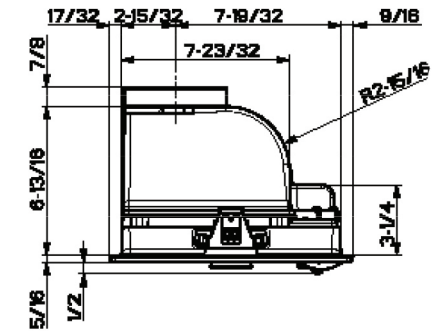

PERFORMANCE

SPEED	1	2	3
CFM	85	160	250
Sones	1	2	3

Side View

ACCESSORIES

FILTER4 –

Charcoal Filter Kit

High quality charcoal filter for use when recirculating the air back into the kitchen. Filters out odor and should be replaced every 6 months. Some ductwork is required to exhaust the unit out of the cabinet.

LINE30ST / LINE36ST –

Stainless Steel Liner 30 & 36"

Create a perfectly sealed, non-combustible 4" tall perimeter to "line" the wood below the Inca Smart. Depth adjustable from 16" - 17 7/8". For use with the 28" Inca Smart or Inca HC only.

NOTE : Liners do not fit the Inca Smart Gray 24"