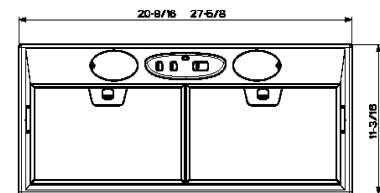

LINE30ST / LINE36ST –

Stainless Steel Liner 30 & 36"

Create a perfectly sealed, non-combustible 4" tall perimeter to "line" the wood below the Inca Smart. Depth adjustable from 16" - 17 7/8". For use with the 28" Inca Smart or Inca HC only.

NOTE : Liners do not fit the Inca Smart Gray 24"

Cut Out

Bottom View

30" or 36" Liner

WARNING! Product specifications are subject to change without notification. Consult the installation instructions before you begin installing this range hood