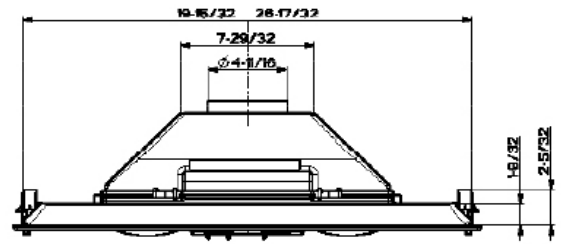

DIMENSIONS

Front View