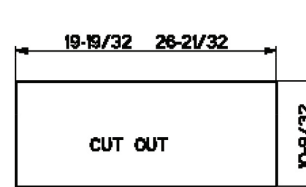

INCA SMART GRAY INSERT RANGE HOOD

SPECIFICATIONS

cut out dimensions	(24") 19 19/32" W / 10 9/32"D (28") 26 21/32" W / 10 9/32"D
convertible to ductless / recirculating	yes – charcoal filter needed, need air return back into kitchen out of cabinet
controls	3 speed slide control
lighting	2 x 28 (w) halogen
ducting top	5" round
grease filters	dishwasher safe mesh
built in mounting hardware	yes - easy snap mounting clips
AC input	120 V - 60 hz
AC power	Max 190 W at 1.6 A
green energy saver mode	yes

DIMENSIONS

Front View

PERFORMANCE

SPEED	1	2	3
CFM	85	160	250
Sones	1	2	3

ACCESSORIES

FILTER4 –

Charcoal Filter Kit

High quality charcoal filter for use when recirculating the air back into the kitchen. Filters out odor and should be replaced every 6 months. Some ductwork is required to exhaust the unit out of the cabinet.

LINE30ST / LINE36ST –

Stainless Steel Liner 30 & 36"

Create a perfectly sealed, non-combustible 4" tall perimeter to "line" the wood below the Inca Smart. Depth adjustable from 16" - 17 7/8". For use with the 28" Inca Smart or Inca HC only.

NOTE : Liners do not fit the Inca Smart Gray 24"

Cut Out

WARNING! Product specifications are subject to change without notification. Consult the installation instructions before you begin installing this range hood

Imagined in Italy