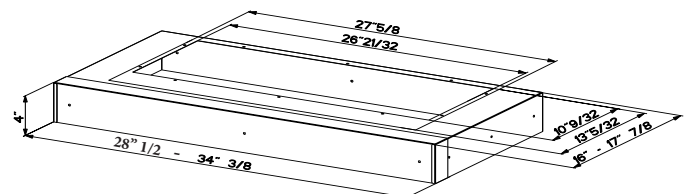

LINE30ST / LINE36ST –

Stainless Steel Liner 30 & 36"

Create a perfectly sealed, non-combustible 4" tall perimeter to "line" the wood below the Inca Smart. Depth adjustable from 16" - 17 7/8". For use with the 28" Inca Smart or Inca HC only.

NOTE : Liners do not fit the Inca Smart Gray 24"

Cut Out

Bottom View

30" or 36" Liner

WARNING! Product specifications are subject to change without notification. Consult the installation instructions before you begin installing this range hood