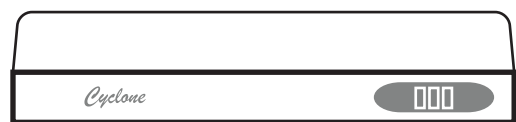

Specifications: Classic Collection - Undermount

Model: NA930R

BOTTOM

TOP

SIDE

FRONT