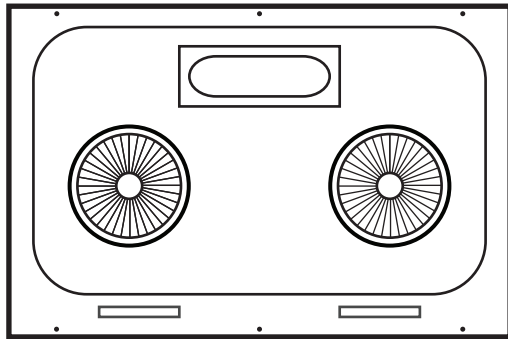

Specifications: Classic Collection - Undermount

Model: NA930R

BOTTOM

TOP

SIDE

FRONT