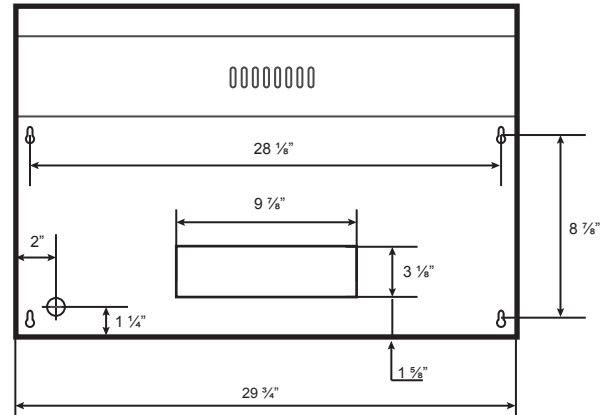

Specifications: Classic Collection - Undermount

Model: NA930R

BOTTOM

TOP

SIDE

FRONT