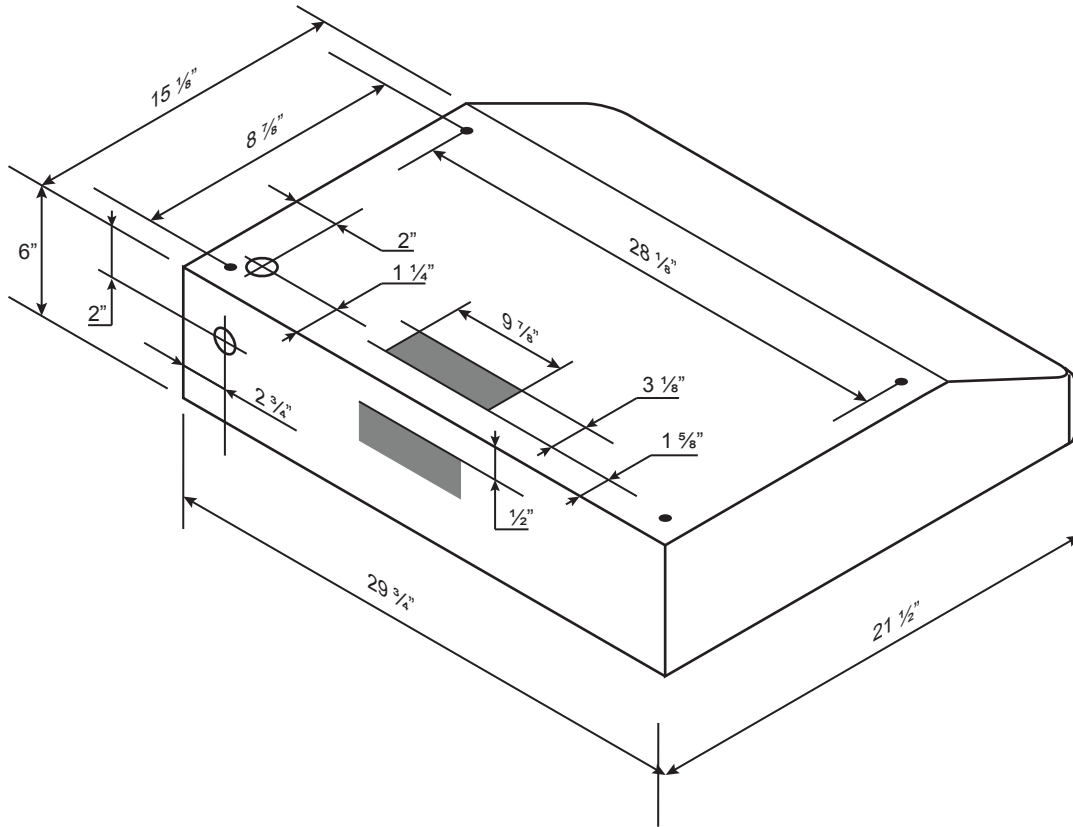

Specifications: Classic Collection - Undermount

Model: NA930R

BOTTOM

TOP

SIDE

FRONT