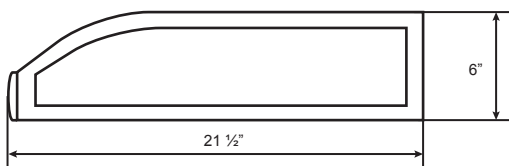

Specifications: Classic Collection - Undermount

Model: NA930R

BOTTOM

TOP

SIDE

FRONT