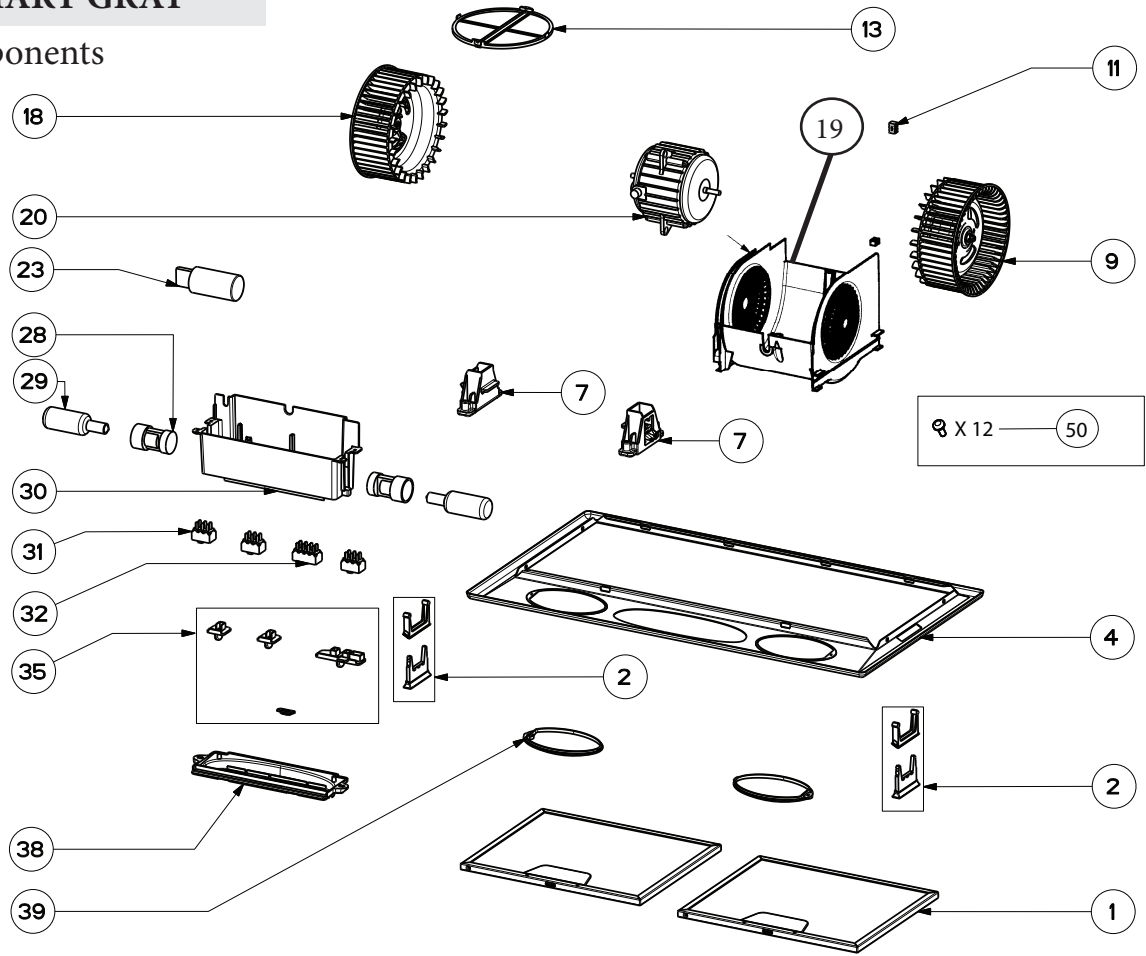

# INCA SMART GRAY

## body components

	Model Number	INSM24GR250-B	INSM28GR250-B	
Key	Description	24 Gray	28 Gray	Qty Req.
1	Grease filter	133.0017.055	133.0018.470	2
2	Support latch kit	133.0064.071	133.0064.071	2
4	Filter support frame	133.0018.350	133.0065.672	1
7	Mounting bracket kit	133.0017.051	133.0017.051	1
9	Right Impeller (DX)	133.0060.910	133.0060.910	1
11	Motor rubber kit (5 in kit)	133.0016.966	133.0016.966	1
13	Damper	133.0056.177	133.0056.177	1
18	Left Impeller (SX)	133.0060.909	133.0060.909	1
19	Blower motor Housing	133.0016.931	133.0016.931	1
20	Motor	133.0184.469	133.0184.469	1
23	Capacitor	133.0060.508	133.0060.508	1
28	Lamp holder	133.0016.877	133.0016.877	2
29	Halogen Lamp	133.0457.373	133.0457.373	2
30	Switch support box	133.0064.526	133.0064.526	1
31	On / Off Switch	133.0054.536	133.0054.536	2
32	Motor Speed button	133.0054.538	133.0054.538	1
35	Button kit	133.0064.075	133.0064.075	1
38	Switch box cover panel	133.0064.078	133.0064.078	1
39	Light diffuser	133.0058.595	133.0058.595	1
50	Mounting Kit Screws Inca	133.0084.481	133.0084.481	1