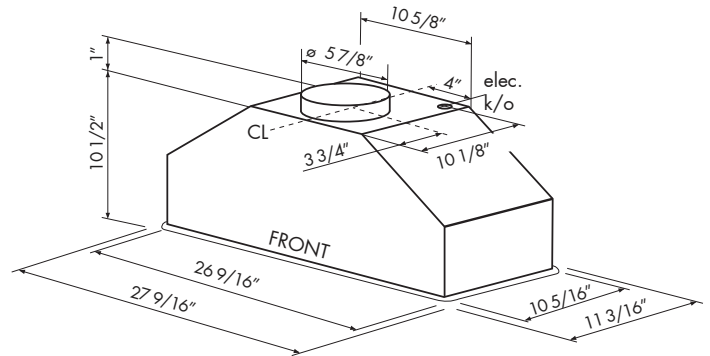

CORE

TWISTER ES

INSERT

The Twister ES, certified ENERGY STAR® power pack was designed with cost efficiency in mind for a solution that blends in anywhere. Twister ES hides the ventilation you need beneath your custom, built-in

canopy. An optional stainless steel liner extends the hood and protects your cabinetry. 290 CFM, 3-speeds, ENERGY STAR® approved. Includes energy-efficient, warm white fluorescent lighting.

**ZEPHYR**  
ZEPHYRONLINE.COM

<b>MODEL</b>	
Stainless Steel	AK8000AS-ES
<b>Size</b>	
Blower CFM (Min. - Max.)	27" (27-9/16") 180 - 290
Sones (Min. - Max.)	1.6 - 3.8
<b>FEATURES</b>	
ENERGY STAR® Certified	Yes
Controls	Mechanical Slide
Speed Levels	3
Lighting	Fluorescent, 13W x2
Dual-Level Lighting	No
Filters	Aluminum Mesh x1
Recirculating Option	Yes
<b>DUCT SPECIFICATIONS</b>	
Vertical Internal Blower	6" Round
Horizontal Internal Blower	NA
AC POWER	120V, 60Hz at Max. 1.2A
<b>OPTIONAL ACCESSORIES</b>	
30" Liner (17-1/2" - 20-1/2" Depth)	AK0800AS
36" Liner (17-1/2" - 20-1/2" Depth)	AK0836AS
<b>MOUNTING HEIGHT RANGE**</b>	24" - 34"
<b>WARRANTY</b>	10 years parts, 1 year labor

\*Mounting height refers to distance between top of a 36" tall cooking surface and bottom of hood.