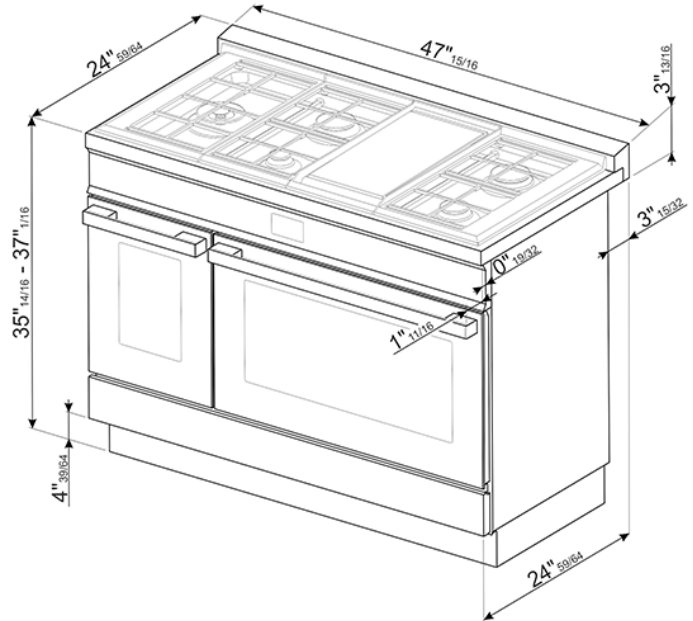

CPF48UGWH

Portofino Pro-Style Dual Fuel Range,
White, 48" x 25"

- **PORTOFINO STYLE** • Stainless steel control knobs • **Thermoseal cavity, energy efficiency best-in-class** • **Soft close oven door** • Full-width continuous grates • Storage compartment with inner drawer • **MULTIFUNCTION ELECTRIC OVEN:** • 10 cooking modes including Pizza Function • Vapor-clean function • Programmable timer with touch display • Adjustable thermostat 120° - 500°F • Air-cooled triple-glazed removable door • Removable inner glass for easy cleaning • **True European triple convection** • Oven capacity: 4.5 cu. ft. • **Ever Clean enameled interior cavity** • 5 shelf positions • 2 x halogen oven lights • Bake element 1.7kW • Broil element 2.9kW • Convection element 1.5kW/element • **MULTIFUNCTION ELECTRIC OVEN – SECONDARY OVEN** • 4 cooking modes • **True European convection** • Adjustable thermostat 120° - 440°F • “Ever-Clean” enamelled oven interior • Air-cooled triple-glazed removable door • Removable inner glass for easy cleaning • Oven capacity: 1.45 Cu.Ft • 5 shelf positions • 2 x halogen oven lights • Bake element 750W • Broil element 2,05kW • Convection element 1.5kW • **GAS RANGETOP:** • 5 gas burners with Electric Griddle • Center-rear 1200 BTU • Center-front 4500 BTU • Right-rear 12000 BTU • Right-front 8000 BTU • **Left double-inset super burner 20000 BTU** • Heavy-duty cast iron grates • Automatic electric ignition • LP gas conversion kit included • **SAFETY:** • Gas safety valves • Air-cooled door to prevent overheating • Connected nominal power: 240/120V • Voltage rating: @ 240/120V 60Hz • **ACCESSORIES INCLUDED:** • 1 wok ring • 1 rotisserie kit (main oven) • 2 deep oven tray (1pc/oven) • 2 total-extraction telescopic guide (1pc/oven) • 2 chrome shelves