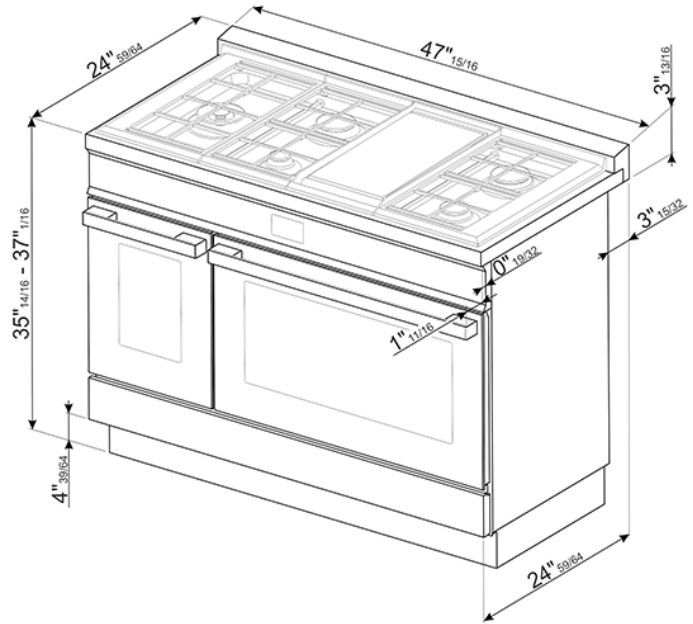

CPF48UGMYW

Portofino Pro-Style Dual Fuel Range,
Yellow, 48" x 25"
EAN13: 8017709266776

- **PORTOFINO STYLE** • Stainless steel control knobs • **Thermoseal cavity, energy efficiency best-in-class** • **Soft close oven door** • Full-width continuous grates • Storage compartment with inner drawer • **MULTIFUNCTION ELECTRIC OVEN:** • 10 cooking modes including Pizza Function • Vapor-clean function • Programmable timer with touch display • Adjustable thermostat 120° - 500°F • Air-cooled triple-glazed removable door • Removable inner glass for easy cleaning • **True European triple convection** • Oven capacity: 4.5 cu. ft. • **Ever Clean enameled interior cavity** • 5 shelf positions • 2 x halogen oven lights • Bake element 1.7kW • Broil element 2.9kW • Convection element 1.5kW/element • **MULTIFUNCTION ELECTRIC OVEN – SECONDARY OVEN** • 4 cooking modes • **True European convection** • Adjustable thermostat 120° - 440°F • "Ever-Clean" enamelled oven interior • Air-cooled triple-glazed removable door • Removable inner glass for easy cleaning • Oven capacity: 1.45 Cu.Ft • 5 shelf positions • 2 x halogen oven lights • Bake element 750W • Broil element 2,05kW • Convection element 1.5kW • **GAS RANGETOP:** • 5 gas burners with Electric Griddle • Center-rear 1200 BTU • Center-front 4500 BTU • Right-rear 12000 BTU • Right-front 8000 BTU • **Left double-inset super burner 20000 BTU** • Heavy-duty cast iron grates • Automatic electric ignition • LP gas conversion kit included • **SAFETY:** • Gas safety valves • Air-cooled door to prevent overheating • Connected nominal power: 240/120V • Voltage rating: @ 240/120V 60Hz • **ACCESSORIES INCLUDED:** • 1 wok ring • 1 rotisserie kit (main oven) • 2 deep oven tray (1pc/oven) • 2 total-extraction telescopic guide (1pc/oven) • 2 chrome shelves