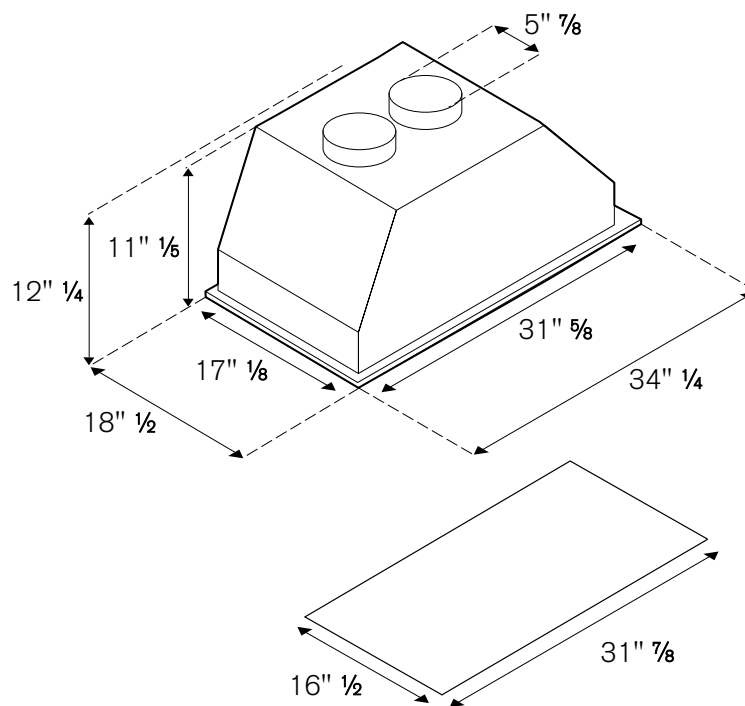

INSTALLATION INSTRUCTIONS

KIN 36 PRO X

Bertazzoni recommends to operate the appliance after it has been properly installed. Please refer to the installation manual for further details.

Disclaimer: while every effort has been made to insure the accuracy of the information contained in this brochure, Fratelli Bertazzoni reserves the right to change any part of the information at any time without notice.

Fratelli Bertazzoni, Bertazzoni and the winged wheel brand icon are registered trademarks of Bertazzoni Spa.