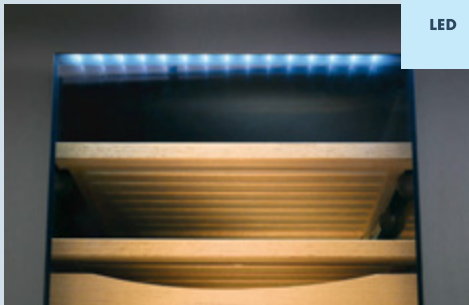

LED

LED Lighting: LED lighting with dimmer function is incorporated into the glass door. As the LEDs emit virtually no heat, the cigars can be exposed to the light for long periods of time without damage.