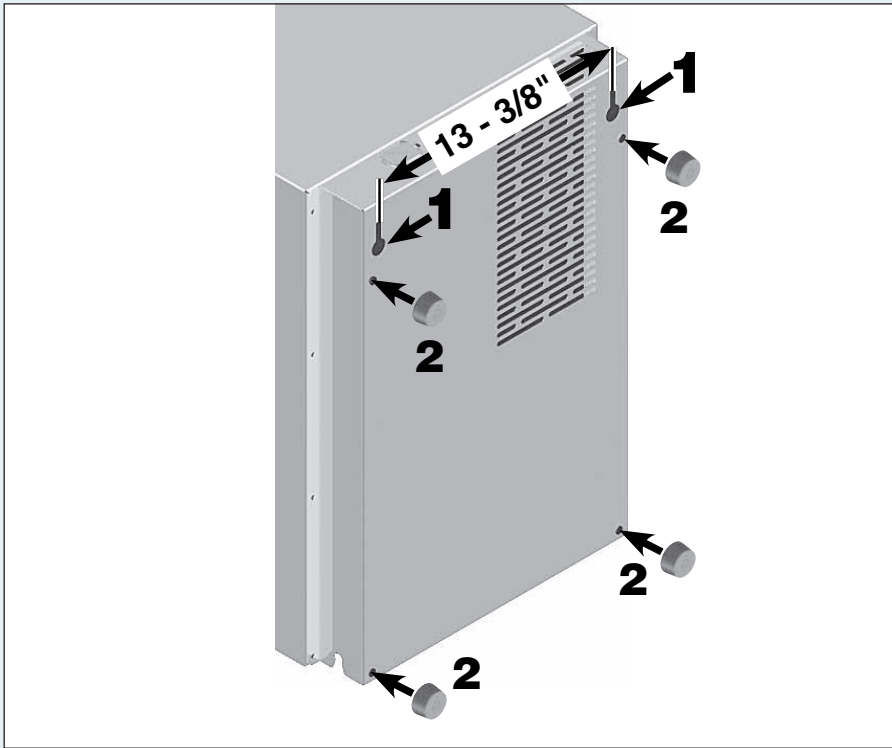

Fine cedar wood : The two presentation boxes varying in height and the two wooden shelves are crafted from Spanish cedar wood.

Presentation boxes: Perfect for storing loose cigars and can easily be removed for presentation purposes.

Wall mounting: Liebherr's Humidor, with its attractive design and compact size, would be at home, either wall mounted or positioned on your finest tabletops.

Wall Mounting

The appliance can be wall-mounted. There are two mounting holes **1** at the back of the appliance.