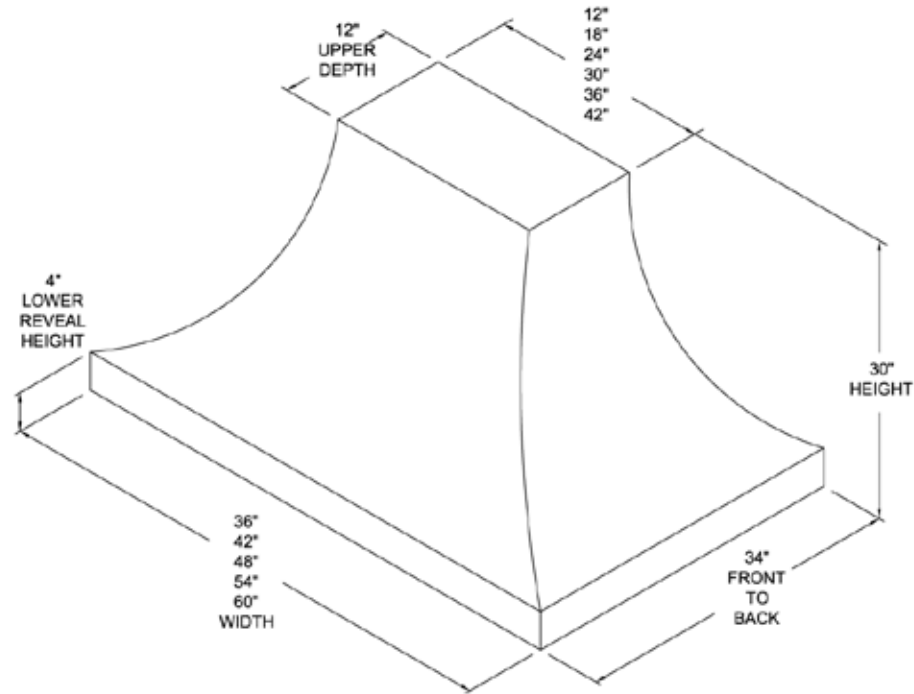

SAHARA CURVED SIDES *Island Model*

- SEAMLESS CONSTRUCTION
- 3-SPEED CONTROL
- 50 WATT AMBIENT & BRILLIANT-BULBS INCLUDED
- HIGH HEAT SENSOR
- BAFFLE FILTERS- STAINLESS STEEL
- ENCLOSED LINER- STAINLESS STEEL
- 16 GAUGE MATERIAL
- MIRRORED, FINISHED EDGES
- TOP DISCHARGE ONLY
- ACCEPTS CFM600, CFM1200, CFMR600, CFMR1000 OR CFMR1400 FAN (PURCHASED SEPARATELY)

MODEL	SIZE	MATERIAL
SACS-I-36-SS	36"	BRUSHED SS
SACS-I-42-SS	42"	BRUSHED SS
SACS-I-48-SS	48"	BRUSHED SS
SACS-I-54-SS	54"	BRUSHED SS
SACS-I-60-SS	60"	BRUSHED SS
SACS-I-36-BS	36"	EUROPEAN BS
SACS-I-42-BS	42"	EUROPEAN BS
SACS-I-48-BS	48"	EUROPEAN BS
SACS-I-54-BS	54"	EUROPEAN BS
SACS-I-60-BS	60"	EUROPEAN BS
SACS-I-36-BC	36"	BRUSH COPPER
SACS-I-42-BC	42"	BRUSH COPPER
SACS-I-48-BC	48"	BRUSH COPPER
SACS-I-54-BC	54"	BRUSH COPPER
SACS-I-60-BC	60"	BRUSH COPPER
SACS-I-36-AC	36"	ANTIQUATED
SACS-I-42-AC	42"	ANTIQUATED
SACS-I-48-AC	48"	ANTIQUATED
SACS-I-54-AC	54"	ANTIQUATED
SACS-I-60-AC	60"	ANTIQUATED
SACS-I-36-HC	36"	HAMMER COPPER
SACS-I-42-HC	42"	HAMMER COPPER
SACS-I-48-HC	48"	HAMMER COPPER
SACS-I-54-HC	54"	HAMMER COPPER
SACS-I-60-HC	60"	HAMMER COPPER