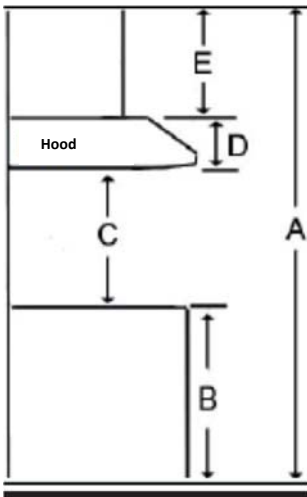

Model	AVF-306PS
Features	
Control	Soft touch with LED display
Blower type	600 CFM, 5-speed
Duct transition	6" Round (Top)
Ducting	Ducted
Electrical Requirements	
Electrical requirements	120V/ 60Hz/ 3.7 Amps
Dimensions	
Dimensions	29 1/2" (W) x 12" (D) x 11 1/2" (H)

Dimensions

Installation

A	Floor to ceiling height	variable
B	Floor to counter top height (standard)	36"
C	Recommended height between cooking surface and bottom of the hood	28 to 30"
D	Hood height	12"
E	Chimney height	N/A