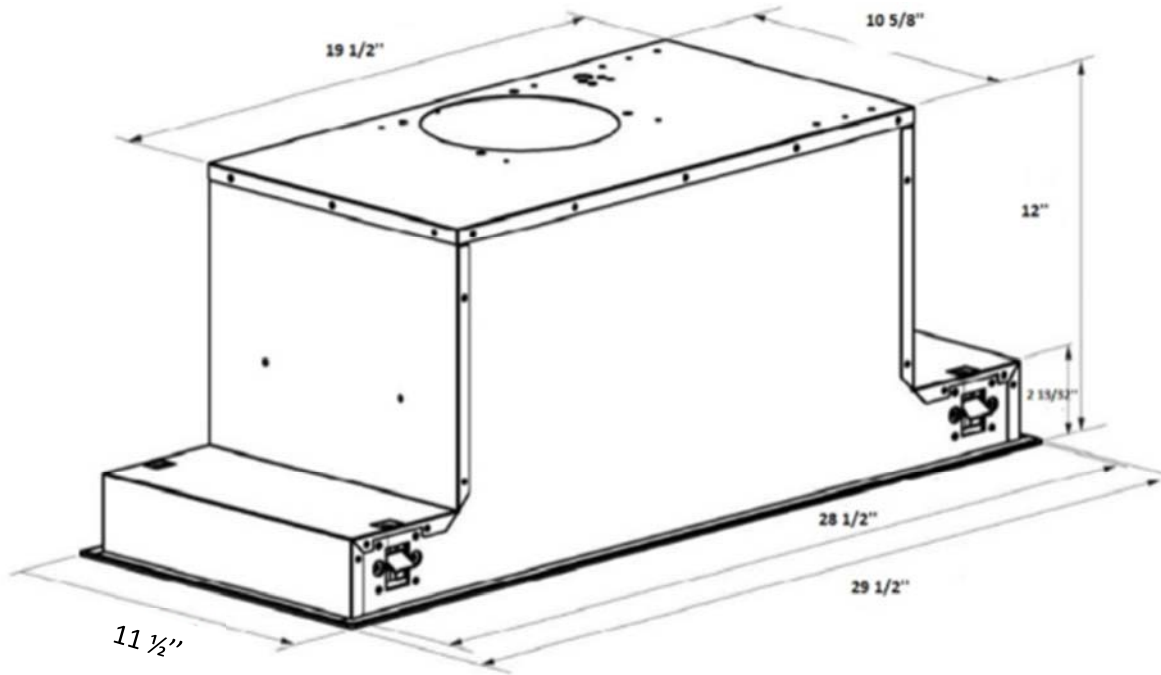

Model	AVF-306PS
Features	
Control	Soft touch with LED display
Blower type	600 CFM, 5-speed
Duct transition	6" Round (Top)
Ducting	Ducted
Electrical Requirements	
Electrical requirements	120V/ 60Hz/ 3.7 Amps
Dimensions	
Dimensions	29 1/2" (W) x 12" (D) x 11 1/2" (H)

Dimensions

Installation

A	Floor to ceiling height	variable
B	Floor to counter top height (standard)	36"
C	Recommended height between cooking surface and bottom of the hood	28 to 30"
D	Hood height	12"
E	Chimney height	N/A