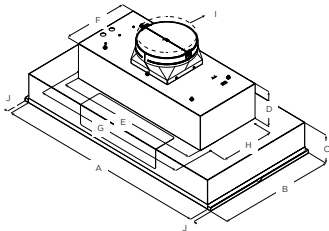

### Dimensions | Models

28 1/2" W x 22" D x 11 1/2" H | EAR628S3  
Arezzo 28" Stainless

34 1/2" W x 22" D x 11 1/2" H | EAR134S3  
Arezzo 34" Stainless

40 1/2" W x 22" D x 11 1/2" H | EAR140S3  
Arezzo 40" Stainless

46 1/2" W x 22" D x 11 1/2" H | EAR146S3  
Arezzo 46" Stainless

HUSH

LED LIGHT

PROFESSIONAL PERFORMANCE

HEAT GUARD

FEATURES

Size (in) & Type	28", 34", 40" or 46" Wide Insert
Finish	Stainless steel
Controls	IN/OUT Backlit Knob
Illumination	2 LED (28" & 34") 7.5 watts LED light, replaceable lamps (1 intensity) 4 LED (40" & 46") 7.5 watts LED light, replaceable lamps (1 intensity)
Installation Type	Ducted Installation Only
Blower Type	600 CFM, 4-Speed Internal (28" Unit) 1200 CFM, 4-Speed Internal (34", 40", 46" Units)
Blower Performance	Speed 1 (For 28") 90 CFM, (For 34", 40" & 46") 380 CFM Speed 2 (For 28") 330 CFM, (For 34", 40" & 46") 660 CFM Speed 3 (For 28") 490 CFM, (For 34", 40" & 46") 950 CFM Speed 4 (For 28") 600 CFM, (For 34", 40" & 46") 1200 CFM
Noise (sones):	28" Unit: Min: 2.05, Max: 7.05 Sones 34", 40", 46" Units: Min: 2.05, Max: 7.05 Sones
Filter Type	Dishwasher-Safe, Professional Stainless Steel, Angled Baffle Filters 2 (28", 34", 40" Units ) 3 (48" Unit)
Duct Transition	10" Round with Back Draft Damper (top only)
Electrical	120V-60Hz
Warranty	2 Year Parts & Labor, In-Home Service

Line Drawing

	Models			
	EAR628S3	EAR134S3	EAR140S3	EAR146S3
A	28½" (72.4 cm)	34½" (87.6 cm)	40½" (103 cm)	46½" (118 cm)
B	22" (55.9 cm)			
C	5⅞" (13.8 cm)			
D	6½" (16.4 cm)			
E	27⅞" (70 cm)			
F	12⅞" (31.6 cm)			
G	29⅞" (75.7 cm)			
H	10⅞" (25.7 cm)			
I	10" (25.4 cm)			
J	¾" (1.9 cm)			