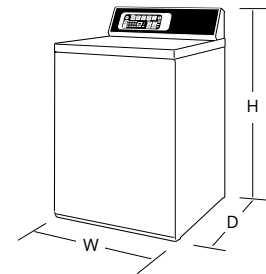

TOP LOAD WASHERS

TR3

TR5

TR7

Product Code	TR3101WN	TR5101WN	TR7101WN
Available Colors	White	White	White
Capacity – Cu. Ft.	3.2	3.2	3.2
Stainless Steel Washtub	•	•	•
Porcelain Outer Tub	•	•	•
Preset Cycles	4	6	8
Variable Speed 1 H.P. Motor	•	•	•
Automatic Balancing System	•	•	•
Agitator	•	•	•
Durable 3 - Coat Finish	•	•	•
Prewash			•
Load Size Selections	4	4	4
Temperature Selections	3	4	4
Soil Level Selections			4
Time Remaining Display			•
End-of-Cycle Signal	•	•	•
Favorite Cycles			•
Speed Cycle			•
Delay Start			•
Warranty	3-Year Parts & Labor	5-Year Parts & Labor	7-Year Parts & Labor
Model No.	ZWN43RSN115CW01	ZWN63RSN115CW01	ZWNE9RSN115CW01

Dimensions	W-Width	H-Height	D-Depth	Height with Lid Open
TR3101WN	651 mm	1086 mm	711 mm	1356 mm
TR5101WN	651 mm	1086 mm	711 mm	1356 mm
TR7101WN	651 mm	1086 mm	711 mm	1356 mm

Optional Accessories

Drain Extension Kit – Part No. 451P3