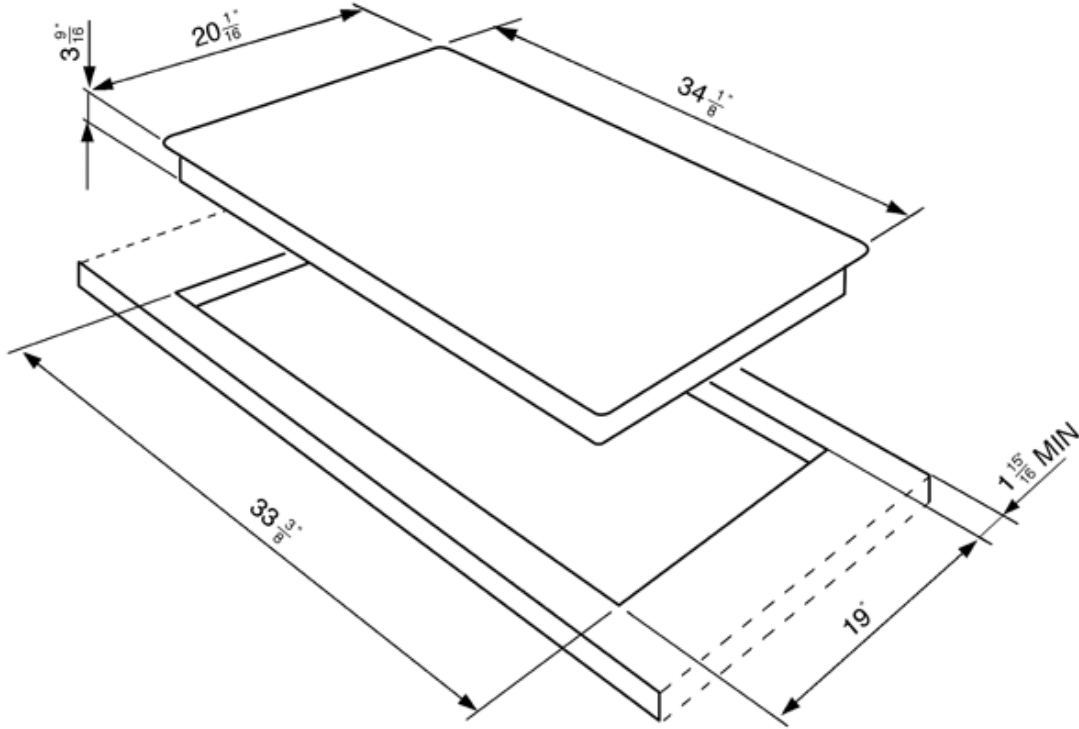

Options

- **WOKGHU** - Cast iron wok ring

PGF95U3

classic

gas
35"
stainless steel
ultra low profile base

SMEG U.S.A. INC.
A&D BUILDING
150 EAST 58th STREET, 7th FLOOR
NEW YORK, NY, 10155
Tel. +1 212 265 5378
Fax +1 212 265 5945