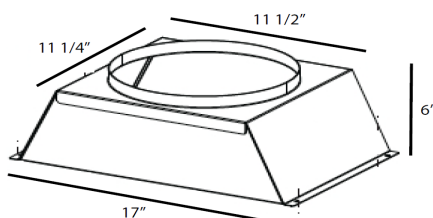

### # INLBKIT - 10" In-line blower kit

Use to connect a separately purchased in-line blower or previously installed remote blower to the range hood. Includes a duct plate with a 10" round duct collar and a built in wiring box.

## DIMENSIONS