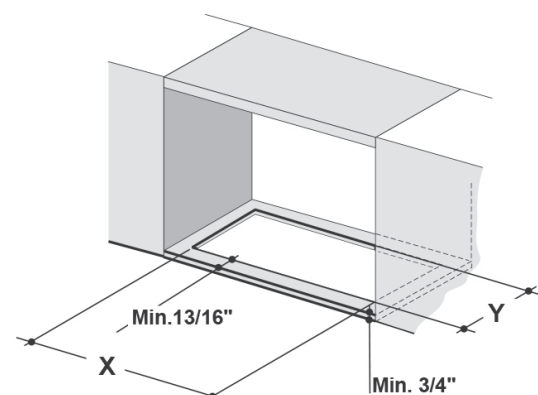

## DIMENSIONS

### 19 11/16" Deep Models - (20 11/16" deep with trim)

Index	Model #
A1	INPL3019SSNB-B
A2	INPL3619SSNB-B
A3	INPL4219SSNB-B
A4	INPL4819SSNB-B

### 22 11/16" Deep Models - (23 11/16" deep with trim)

Index	Model #
A1	INPL3622SSNB-B
A2	INPL4822SSNB-B

## Cut Out

Outside Hood Dimension	Model #	X	Y
30" x 19"	INPL3019SSNB-B	28-5/8"	19-7/8"
36" x 19"	INPL3619SSNB-B	34-3/4"	19-7/8"
36" x 22"	INPL3622SSNB-B	34-3/4"	22-7/8"
42" x 19"	INPL4219SSNB-B	40-3/4"	19-7/8"
48" x 19"	INPL4819SSNB-B	46-3/4"	19-7/8"
48" x 22"	INPL4822SSNB-B	46-3/4"	22-7/8"