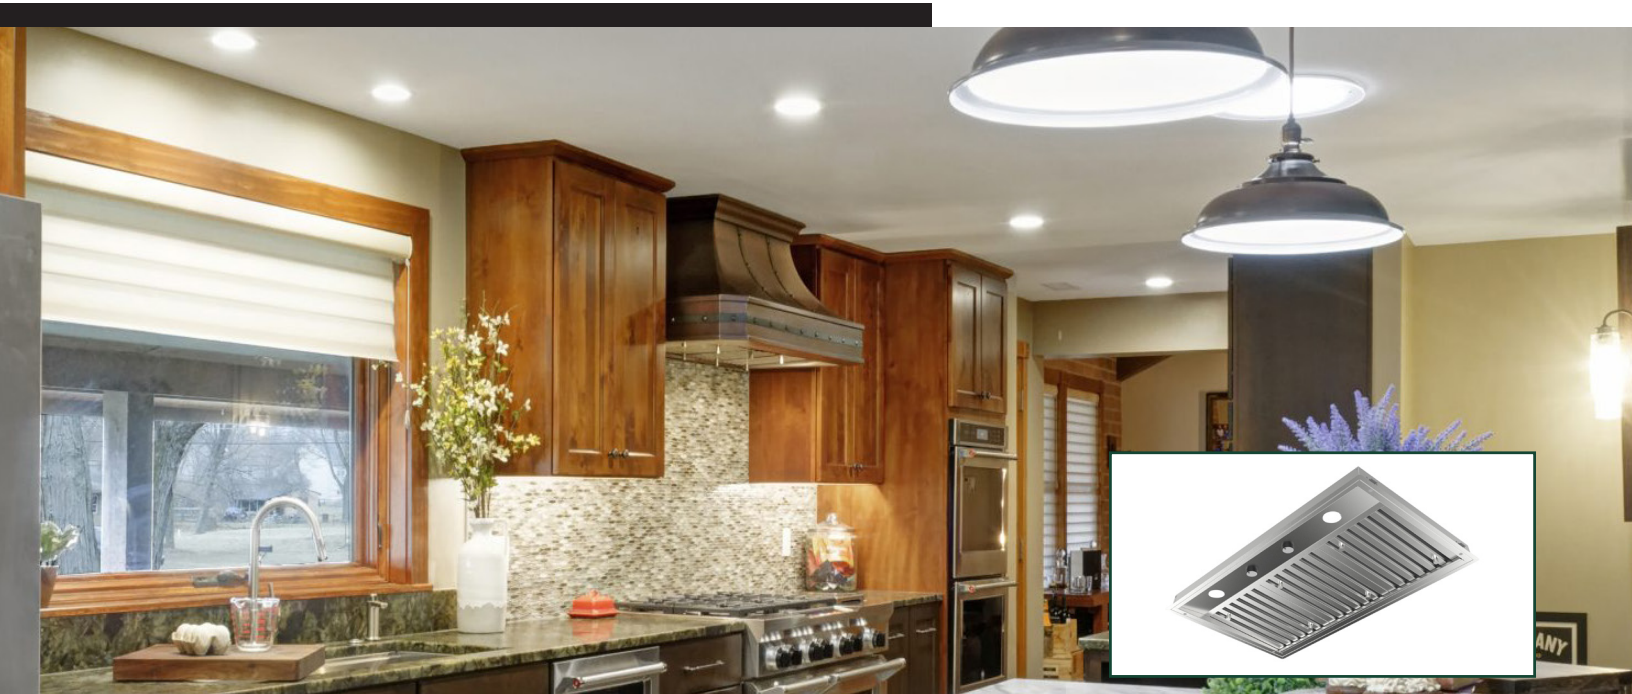

A VERSATILE PROFESSIONAL LINER AND HOOD. This all in one Pro Range Hood Liner from Faber is for custom cabinets available in 4 widths and 2 depths for all your needs. With 5 blower options, the Inca Pro Plus insert vent hood offers the power, style and functionality you need for today's custom pro hood applications.