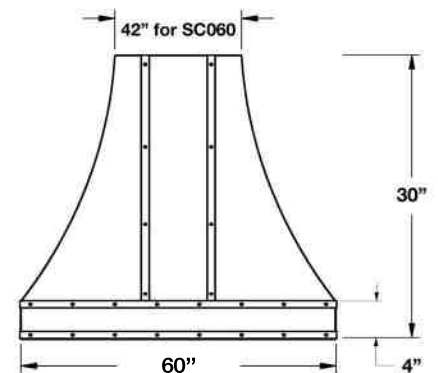

Specifications subject to change without notice.

VENTILATION HOOD DIMENSIONS:

PRODUCT INFORMATION:

APPEARANCE:

Style: Chimney Style

Mounting Type: Wall

Venting Type: Ducted

ELECTRICAL: