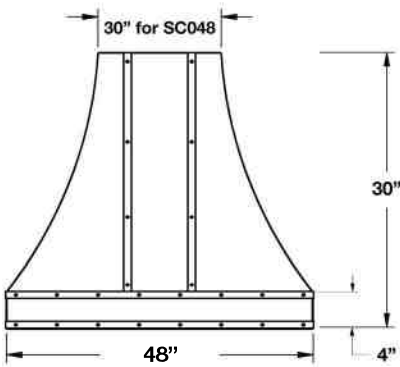

VENTILATION HOOD DIMENSIONS:

PRODUCT INFORMATION:

APPEARANCE:

Style: Chimney Style

Mounting Type: Wall

Venting Type: Ducted

ELECTRICAL:

3-prong, Non-GFCI or AFCI outlet - 120Volt, 10amp

Energy Star: No