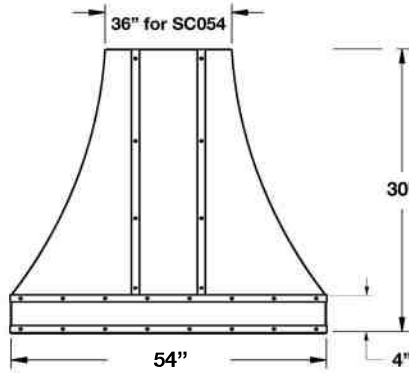

Specifications subject to change without notice.

VENTILATION HOOD DIMENSIONS:

PRODUCT INFORMATION:

APPEARANCE:

Style: Chimney Style

Mounting Type: Wall

Venting Type: Ducted

ELECTRICAL: