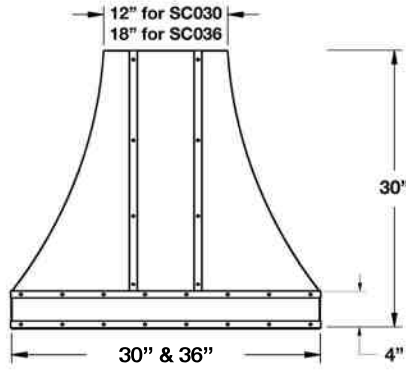

VENTILATION HOOD DIMENSIONS:

PRODUCT INFORMATION:

APPEARANCE:

Style: Chimney Style

Mounting Type: Wall

Venting Type: Ducted

ELECTRICAL:

3-prong, Non-GFCI or AFCI outlet - 120Volt, 10amp

Energy Star: No