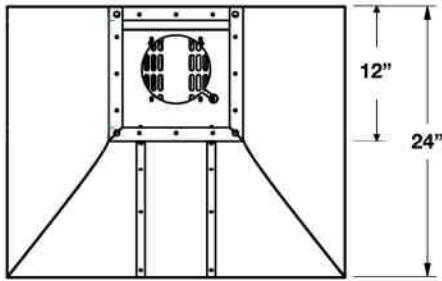

VENTILATION HOOD DIMENSIONS:

PRODUCT INFORMATION:

APPEARANCE:

Style: Chimney Style

Mounting Type: Wall

Venting Type: Ducted

ELECTRICAL:

3-prong, Non-GFCI or AFCI outlet - 120Volt, 10amp

Energy Star: No