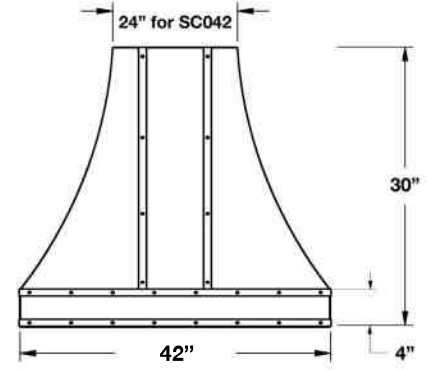

Specifications subject to change without notice.

VENTILATION HOOD DIMENSIONS:

PRODUCT INFORMATION:

APPEARANCE:

Style: Chimney Style

Mounting Type: Wall

Venting Type: Ducted

ELECTRICAL: