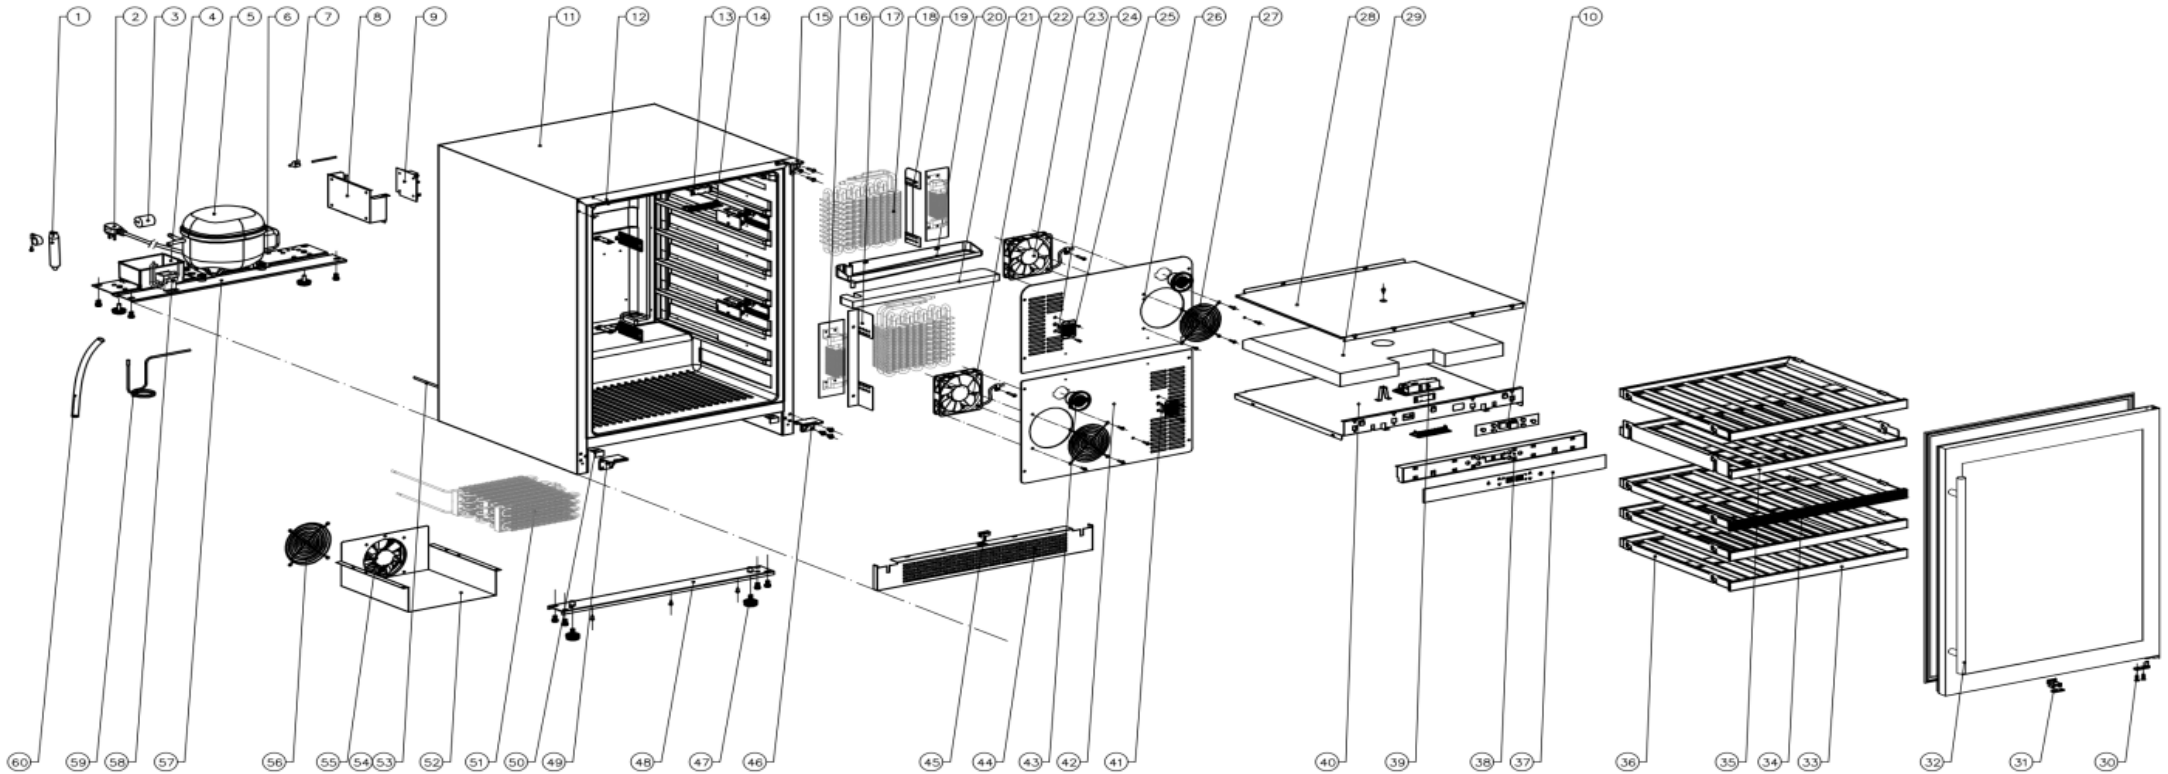

# PRW24C02BBSG

Presrv™ Black Stainless Dual Zone Wine Cooler

# ZEPHYR

**PRW24C02BBSG**

<b>Ref #</b>	<b>Part #</b>	<b>Description</b>	<b>Qty.</b>
1	56300004	Dryer Filter	1
2	11030118	Power Cord	1
3	56220035	Anti Vibration Gasket	2
4	56130035	Drip Tray	1
5	12160006	Compressor	1
6	11030119	Compressor Ground Wire	1
7	11030120	Wire Connector	1
8	56200108	Main PCB Box	1
9	11010118	Main Power Control Board	1
10	11010113	Display Power Control Board	1
12	56210074	Decorative Hole Cover	3
13	12010011	Tri Color LED Light	6
14	52150014	Light Cover	6
15	54180028	Upper Right Hinge	1
16	54280008	Heater	2
17	52120003	Deflector	1
18	54240004	Evaporator	2
19	52120004	Deflector	1
20	56130028	Drip Tray	1
21	56180017	Foam	1
22	12130032	Fan, Lower Zone	1
23	12130032	Fan, Upper Zone	1
24	11050007	Sensor, Upper Zone	1
25	54210014	Sensor Cover	2
26	54170019	Air Duct Board	1
27	54210017	Fan Cover	2
28	54170020	Air Duct Board	1
29	56180018	Foam	1
30	54190063	Door Axis Plate	1