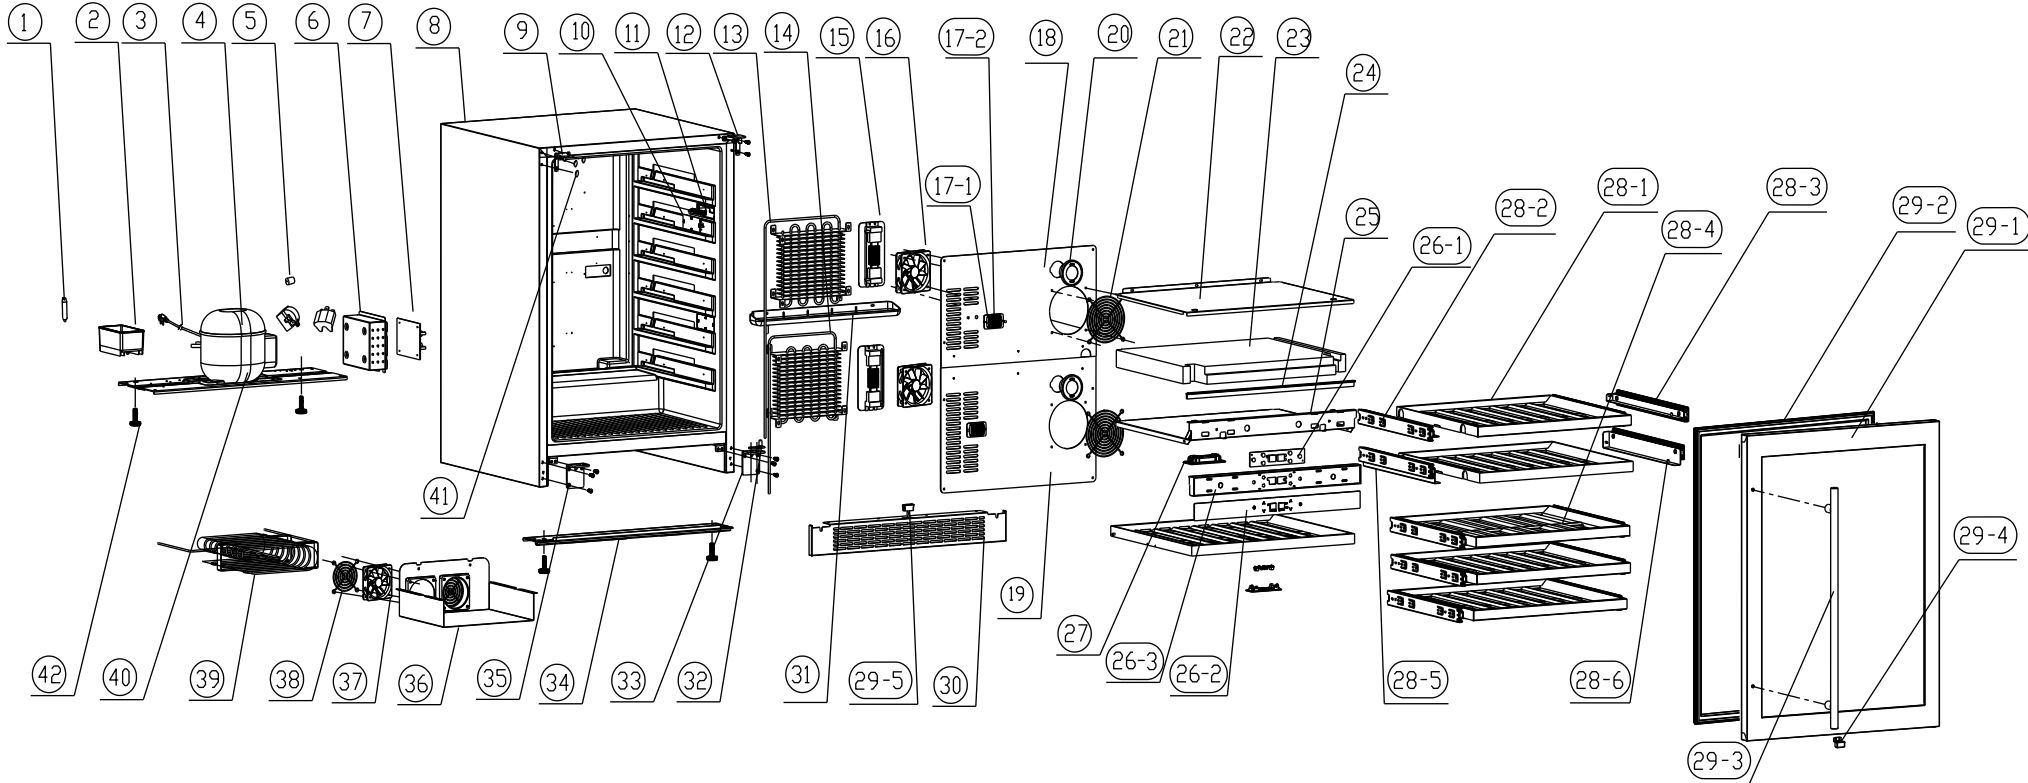

PRW24C02BG

Presrv™ Dual Zone Wine Cooler

ZEPHYR

PRW24C02BG

Ref #	Part #	Description	Qty.
1	56030007	Dryer Filter	1
2	56130037	Drip Tray	1
3	11030135	Power Cord	1
4-1	12160005	Compressor	1
4-2	11050016	Compressor Relay	1
4-3	11050017	Compressor Starter	1
5	56220042	Anti-Vibration Gasket	1
6	56200102	Main PCB Box	1
7	11010104	Main Power Control Board	1
9	54180012	Upper Left Hinge (SN10)	1
9	54180040	Upper Left Hinge (SN11+)	1
10	52150013	LED Light Cover	5
11	12010010	Tri Color LED Light	5
12	54180013	Upper Right Hinge (SN10)	1
12	54180041	Upper Right Hinge (SN11+)	1
13	54240010	Upper Evaporator	1
14	54240011	Lower Evaporator	1
15	54280006	PTC Heater	2
16	12130036	Fan	2
17-1	54210022	Sensor Cover	2
17-2	11050018	Sensor	4
18	50140168	Upper Internal Rear Panel	1
19	50140169	Lower Internal Rear Panel	1
20	Z0F-C004	Carbon Filter	2
21	54210021	Fan Cover	2
22	56210089	Middle Internal Rear Panel Cover	1
23	56180010	Foam	1
24	54140274	PVC Card	1
25	56210090	Middle Internal Rear Panel Cover	1
26-1	11010107	Display Control Board	1