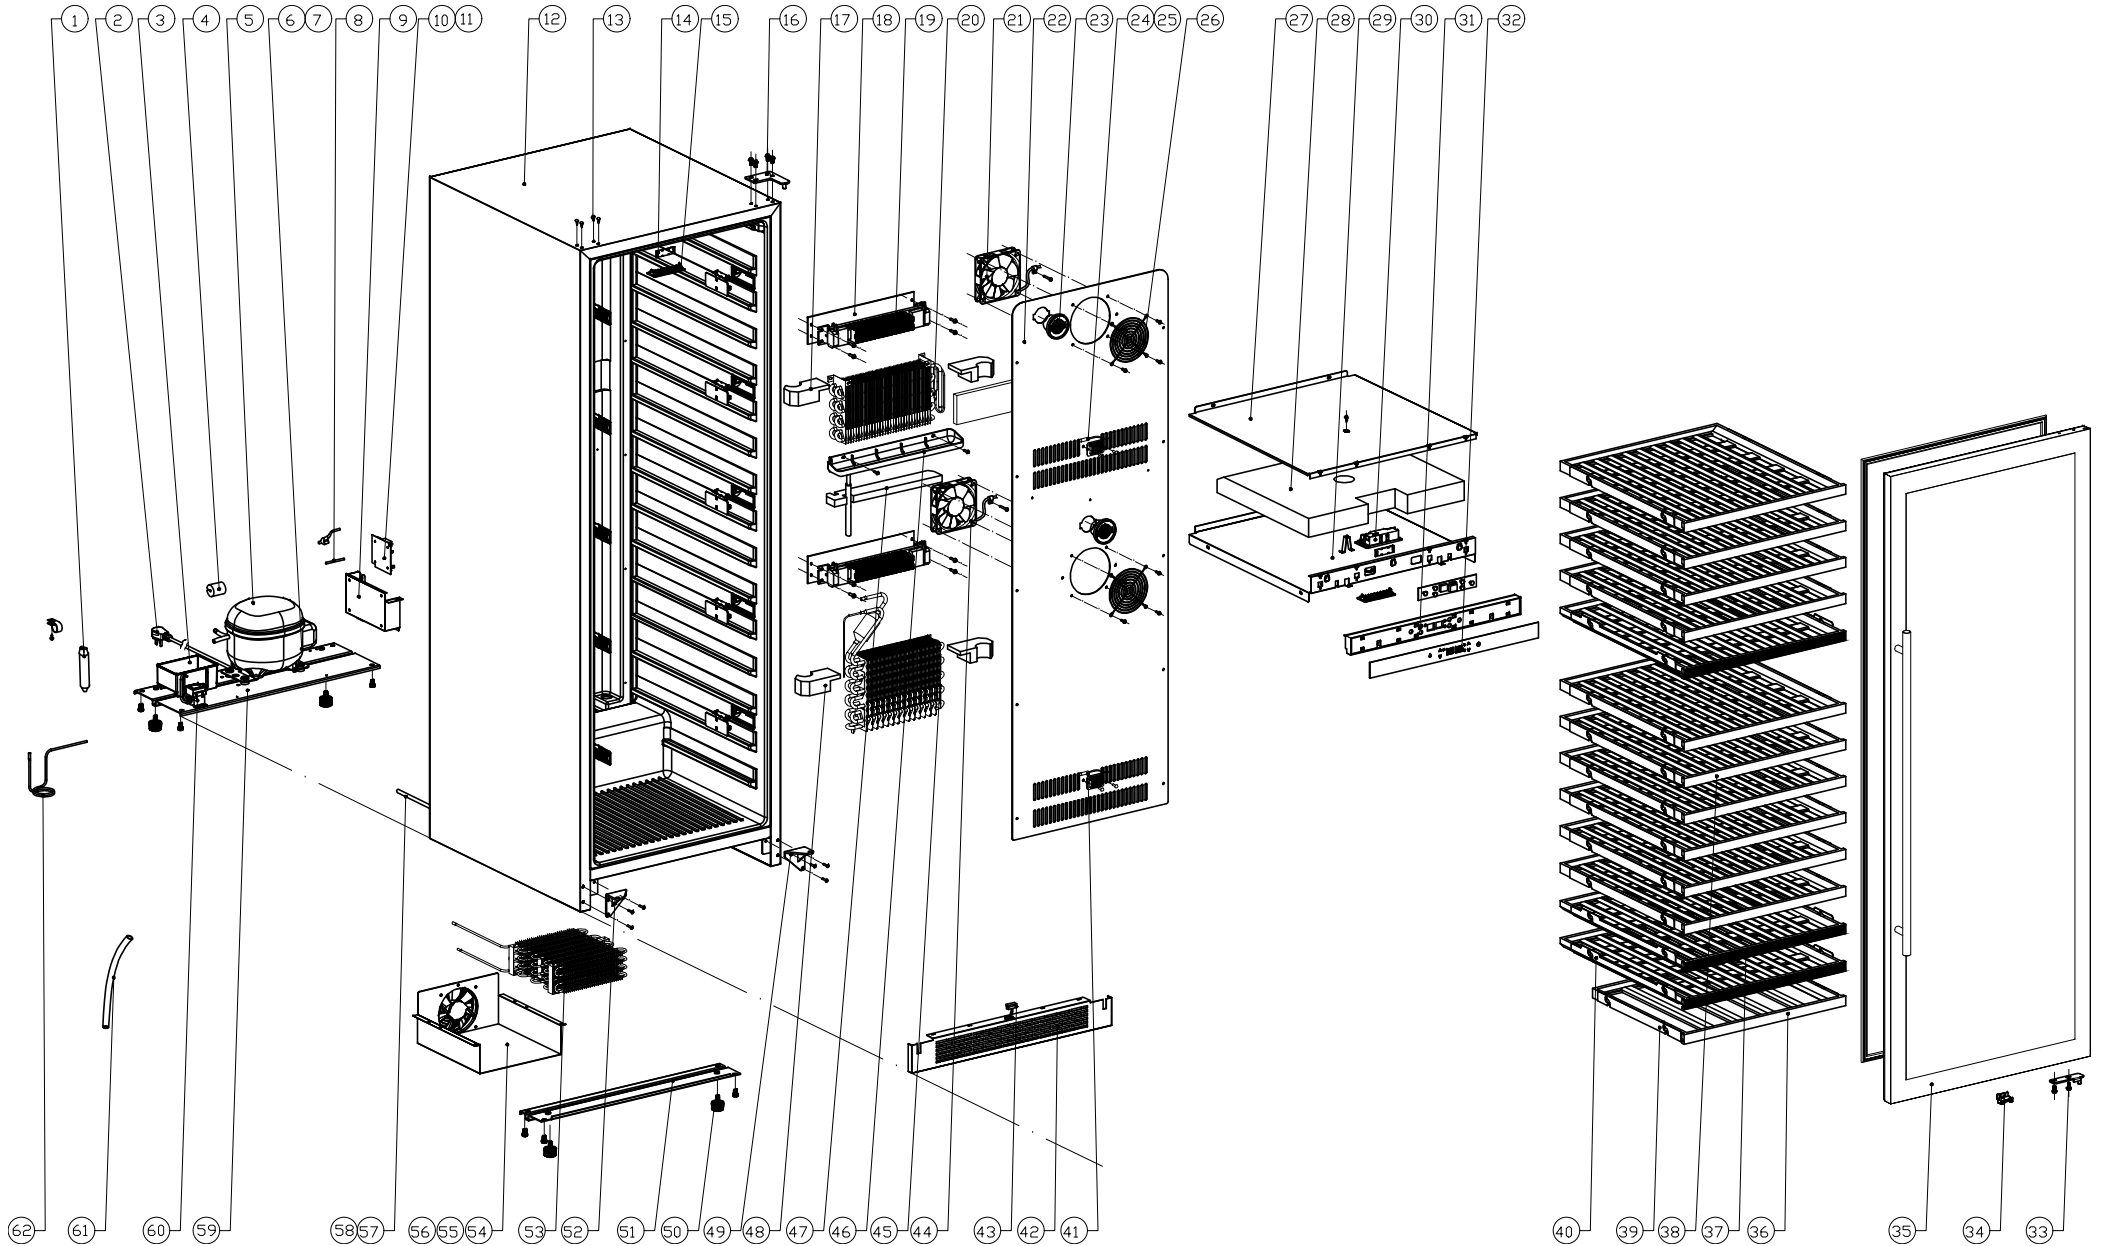

PRW24F02BG

Presrv™ Full Size Dual Zone Wine Cooler

ZEPHYR

PRW24F02BG

Ref #	Part #	Description	Qty.
1	56300004	Dryer Filter	1
2	11030118	Power Cord	1
3	56130035	Drip Tray	1
4	56220035	Anti Tip Bracket	3
5	12160007	Compressor	1
6	11030130	Compressor Ground Lead	1
7	11030119	Compressor Ground Lead	1
8	50330010	Sealing Tube	1
8	11030120	Tee Coupling	1
9	56200105	Main PCB Box	1
10	11010112	Main Power Control Board	1
11	11010113	Display Power Control Board	1
13	56210075	Decorative Hole Cover	4
14	12010011	LED Light Board	12
15	52150014	LED Light Cover	12
16	54180020	Upper Right Hinge	1
17	56180011	Evaporator Foam	1
18	50140170	Heater Insulating Panel	2
19	54280007	Heater	2
20	54240012	Evaporator	1
21	12130032	Upper Zone Fan	1
22	54170014	Air Duct Board A	1
23	Z0F-C004	Carbon Filter	2
24	11050007	Upper Zone Sensor	1
25	54210014	Sensor Cover	2
26	54210017	Fan Cover	2
27	54170015	Air Duct Board B	1
28	56180012	Air Duct Board C Foam	1

29	54170016	Air Duct Board C	1
30	54140283	Lamp Holder	1
30	50140171	Lamp Holder Panel	1
31	54140286	Display Panel Bracket	1
32	52050022	Display Panel	1
33	54190059	Bottom Left Axis Plate	1
34	54220011	Door Magnet	1
34	54140247	Door Magnet Bracket	1
35	50230011	Door	1
35	56220044	Door Gasket	1
35	50280004	Door Handle	1
36	50150020	3/4 Wooden Shelf	1
36	50320054	3/4 Shelf Holder Left	1
36	50320055	3/4 Shelf Holder Right	1
37	50150021	Large Bottle Wooden Shelf	3
37	50320056	Wooden Shelf Holder Left	3
37	50320059	Wooden Shelf Holder Right	3
38	50150022	Standard Bottle Wooden Shelf	10
38	50320044	Wooden Shelf Holder Left	10
38	50320045	Wooden Shelf Holder Right	10
39	50320060	3/4 Shelf Slider Set	1
40	50320060	Wooden Shelf Slider Set	13
41	11050009	Lower Zone Sensor	1
42	50260009	Kick Plate	1
43	11040029	Magnet Switch Sensor	1
44	12130039	Lower Zone Fan	1
45	54240013	Evaporator	1
46	56130042	Drip Tray	1
47	56180013	Air Duct Board A Foam	1
48	56180014	Evaporator Foam	1
49	54180021	Lower Right Hinge	1
50	50350007	Leveling Leg	4