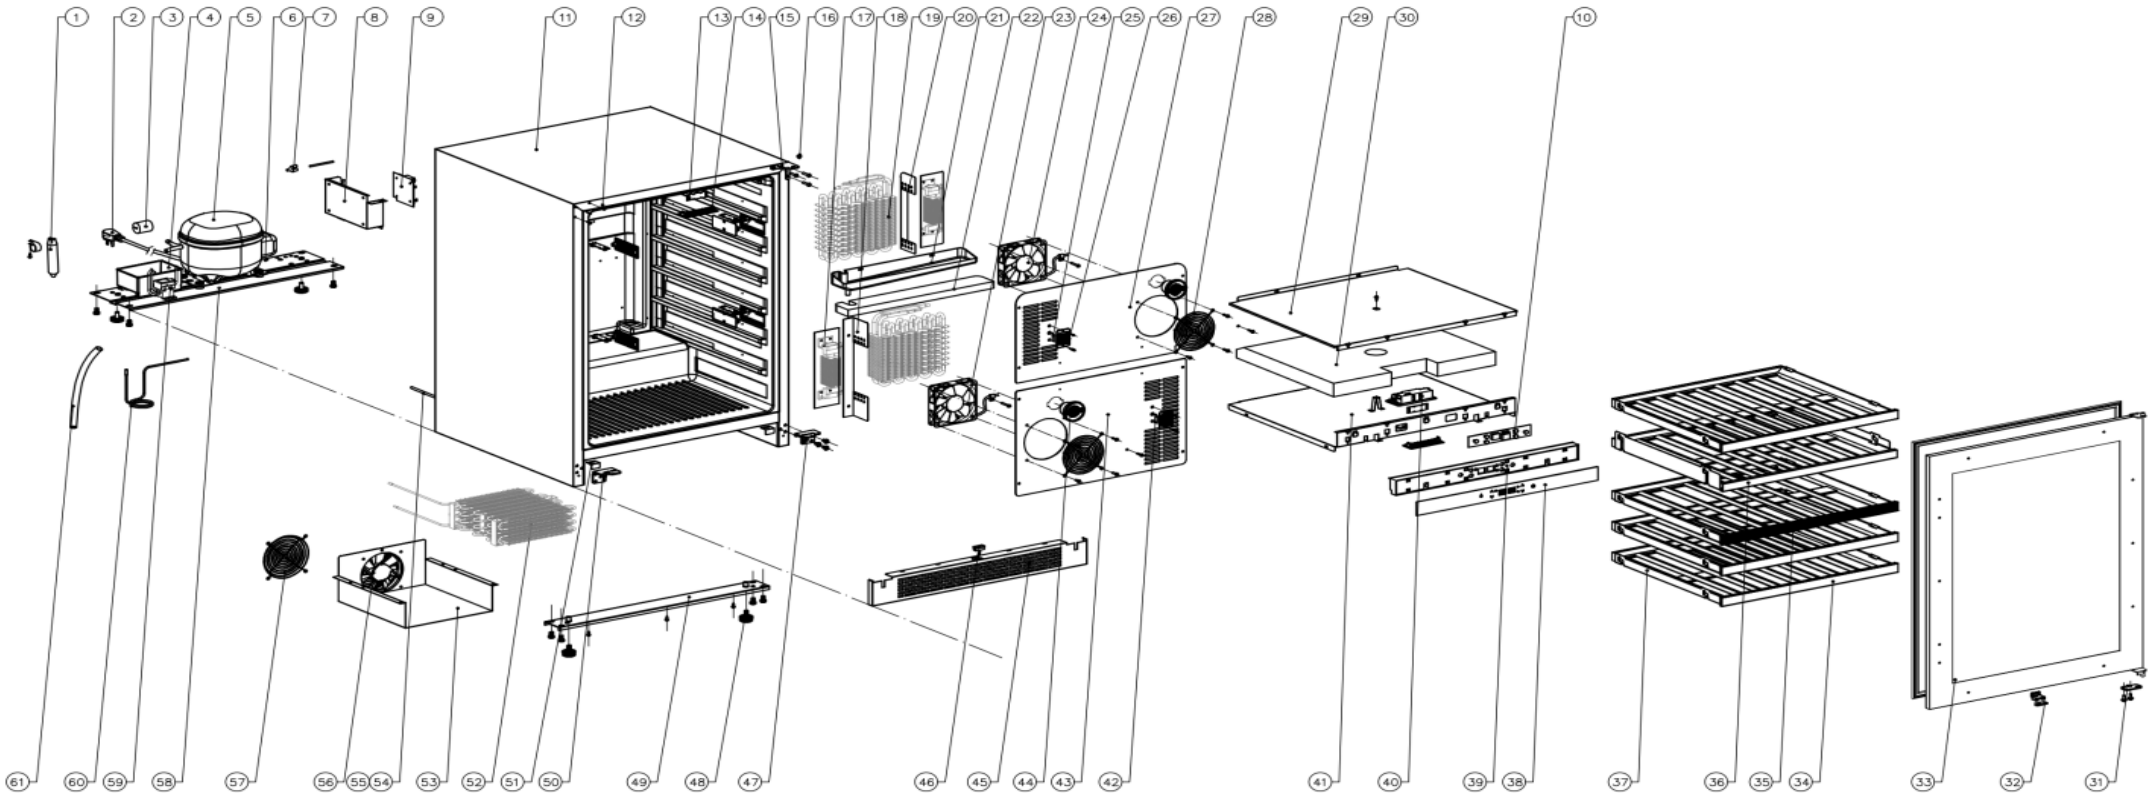

PRW24C02BPG

Presrv™ Panel Ready Dual Zone Wine Cooler

ZEPHYR

PRW24C02BPG

Ref #	Part #	Description	Qty.
1	56300004	Dryer Filter	1
2	11030118	Power Cord	1
3	56220035	Anti Vibration Gasket	2
4	56130035	Drip Tray	1
5	12160006	Compressor	1
6	11030119	Compressor Ground Wire	1
7	11030120	Wire Connector	1
8	56200108	Main PCB Box	1
9	11010118	Main Power Control Board	1
10	11010113	Display Control Board	1
12	56210074	Decorative Hole Cover	3
13	12010011	Tri Color LED Light	6
14	52150014	LED Light Cover	6
15	54180036	Upper Right Hinge	1
16	01020042	Upper Hinge Top Screw	1
17	54280008	Heater	2
18	52120003	Lower Deflector	1
19	54240004	Evaporator	2
20	52120004	Upper Deflector	1
21	56130028	Drip Tray	1
22	56180017	Air Duct Board Foam	1
23	12130032	Fan, Lower Zone	1
24	12130032	Fan, Upper Zone	1
25	11050007	Sensor, Upper Zone	1
26	54210014	Sensor Cover	1
27	54170019	Air Duct Board, Upper	1
28	54210017	Fan Cover	2
29	54170020	Air Duct Board	1
30	56180018	Air Duct Board Foam	1
31	54190064	Door Axis Plate	1