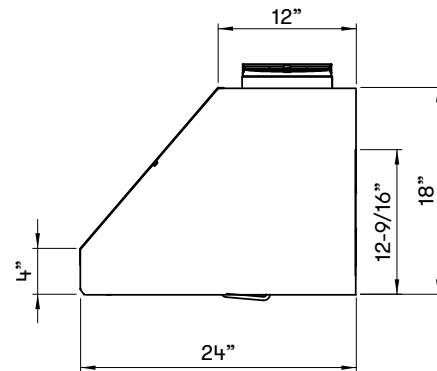

shown with optional 12" duct cover

ACT™

POWERWAVE™

TOP

SIDE

BACK

- * 8" round ducting
- ** 10" round ducting
- *** Rectangular ducting

MODEL	AK7400AS	AK7436AS	AK7448AS
Stainless Steel Size	30"	36"	48"
BLOWER PERFORMANCE			
Blower CFM (Min. - Max.)	200 - 700	200 - 700	200 - 700
Sones (Min. - Max.)	0.8 - 6	0.8 - 6	0.8 - 6
ACT 590 CFM (Min. - Max.)	200 - 590	200 - 590	200 - 590
ACT 390 CFM (Min. - Max.)	200 - 390	200 - 390	200 - 390
ACT 290 CFM (Min. - Max.)	200 - 290	200 - 290	200 - 290
Optional Dual Blower (Min. - Max.)	300 - 1,300	300 - 1,300	300 - 1,300
FEATURES			
Zephyr Connect App Compatible	Yes	Yes	Yes
Alexa & Google Home Compatible	Yes	Yes	Yes
ACT™ Technology	590, 390, 290, Single Blower Only	590, 390, 290, Single Blower Only	590, 390, 290, Single Blower Only
Controls	Proximity Touch	Proximity Touch	Proximity Touch
Speed Levels	6*	6*	6*
Auto Delay-Off	Yes	Yes	Yes
CleanAir Function	Yes	Yes	Yes
Lighting	LumiLight LED, 6W x2	LumiLight LED, 6W x2	LumiLight LED, 6W x4
Tri-Level Lighting	Yes	Yes	Yes
Filters	Pro Baffle x2	Pro Baffle x2	Pro Baffle x3
Recirculating Option**	Yes	Yes	Yes
ADA Compliant	Yes, with Zephyr Connect or Remote	Yes, with Zephyr Connect or Remote	Yes, with Zephyr Connect or Remote
DUCT SPECIFICATIONS			
Vertical Single Internal Blower	8" Round	8" Round	8" Round
Horizontal Single Internal Blower	3-1/4" x 10" or 8" Round	3-1/4" x 10" or 8" Round	3-1/4" x 10" or 8" Round
Vertical Dual Internal Blower	10" Round	10" Round	10" Round
Horizontal Dual Internal Blower	10" Round	10" Round	10" Round
AC POWER (Single Blower)	120V, 60Hz at Max. 5A	120V, 60Hz at Max. 5A	120V, 60Hz at Max. 5A
AC POWER (Dual Blower)	120V, 60Hz at Max. 9A	120V, 60Hz at Max. 9A	120V, 60Hz at Max. 9A
OPTIONAL ACCESSORIES			
Wireless Remote Control	14000005	14000005	14000005
Dual Internal Blower	PBD-1300B	PBD-1300B	PBD-1300B
Recirculating Kit	ZRC-7000C	ZRC-7036C	ZRC-7048C
12" Duct Cover	AK0720	AK0726	AK0728
24" Duct Cover	AK1720	AK1726	AK1728
Make-Up Air Kit (Single Blower)	MUA008A	MUA008A	MUA008A
Make-Up Air Kit (Dual Blower)	MUA010A	MUA010A	MUA010A
MOUNTING HEIGHT RANGE***	24" - 36"	24" - 36"	24" - 36"
WARRANTY	3 years parts, 1 year labor	3 years parts, 1 year labor	3 years parts, 1 year labor