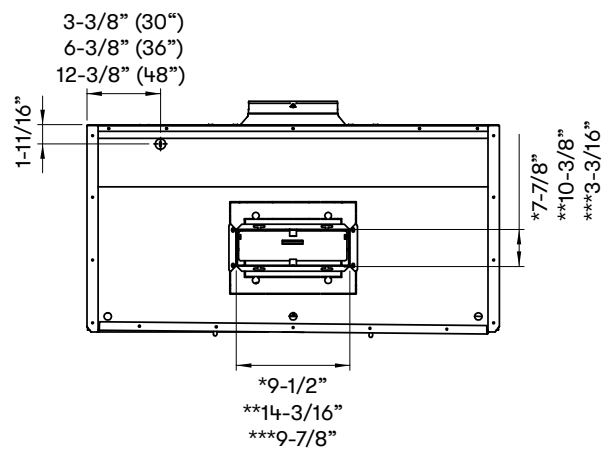

shown with optional 12" duct cover

ACT™

POWERWAVE™

TOP

SIDE

BACK

- * 8" round ducting
- ** 10" round ducting
- *** Rectangular ducting

MODEL	AK7400AS	AK7436AS	AK7448AS
Stainless Steel Size	30"	36"	48"
BLOWER PERFORMANCE			
Blower CFM (Min. - Max.)	200 - 700	200 - 700	200 - 700
Sones (Min. - Max.)	0.8 - 6	0.8 - 6	0.8 - 6
ACT 590 CFM (Min. - Max.)	200 - 590	200 - 590	200 - 590
ACT 390 CFM (Min. - Max.)	200 - 390	200 - 390	200 - 390
ACT 290 CFM (Min. - Max.)	200 - 290	200 - 290	200 - 290
Optional Dual Blower (Min. - Max.)	300 - 1,300	300 - 1,300	300 - 1,300
FEATURES			
Zephyr Connect App Compatible	Yes	Yes	Yes
Alexa & Google Home Compatible	Yes	Yes	Yes
ACT™ Technology	590, 390, 290, Single Blower Only	590, 390, 290, Single Blower Only	590, 390, 290, Single Blower Only
Controls	Proximity Touch	Proximity Touch	Proximity Touch
Speed Levels	6*	6*	6*
Auto Delay-Off	Yes	Yes	Yes
CleanAir Function	Yes	Yes	Yes
Lighting	LumiLight LED, 6W x2	LumiLight LED, 6W x2	LumiLight LED, 6W x4
Tri-Level Lighting	Yes	Yes	Yes
Filters	Pro Baffle x2	Pro Baffle x2	Pro Baffle x3
Recirculating Option**	Yes	Yes	Yes
ADA Compliant	Yes, with Zephyr Connect or Remote	Yes, with Zephyr Connect or Remote	Yes, with Zephyr Connect or Remote
DUCT SPECIFICATIONS			
Vertical Single Internal Blower	8" Round	8" Round	8" Round
Horizontal Single Internal Blower	3-1/4" x 10" or 8" Round	3-1/4" x 10" or 8" Round	3-1/4" x 10" or 8" Round
Vertical Dual Internal Blower	10" Round	10" Round	10" Round
Horizontal Dual Internal Blower	10" Round	10" Round	10" Round
AC POWER (Single Blower)	120V, 60Hz at Max. 5A	120V, 60Hz at Max. 5A	120V, 60Hz at Max. 5A
AC POWER (Dual Blower)	120V, 60Hz at Max. 9A	120V, 60Hz at Max. 9A	120V, 60Hz at Max. 9A
OPTIONAL ACCESSORIES			
Wireless Remote Control	14000005	14000005	14000005
Dual Internal Blower	PBD-1300B	PBD-1300B	PBD-1300B
Recirculating Kit	ZRC-7000C	ZRC-7036C	ZRC-7048C
12" Duct Cover	AK0720	AK0726	AK0728
24" Duct Cover	AK1720	AK1726	AK1728
Make-Up Air Kit (Single Blower)	MUA008A	MUA008A	MUA008A
Make-Up Air Kit (Dual Blower)	MUA010A	MUA010A	MUA010A
MOUNTING HEIGHT RANGE***	24" - 36"	24" - 36"	24" - 36"
WARRANTY	3 years parts, 1 year labor	3 years parts, 1 year labor	3 years parts, 1 year labor