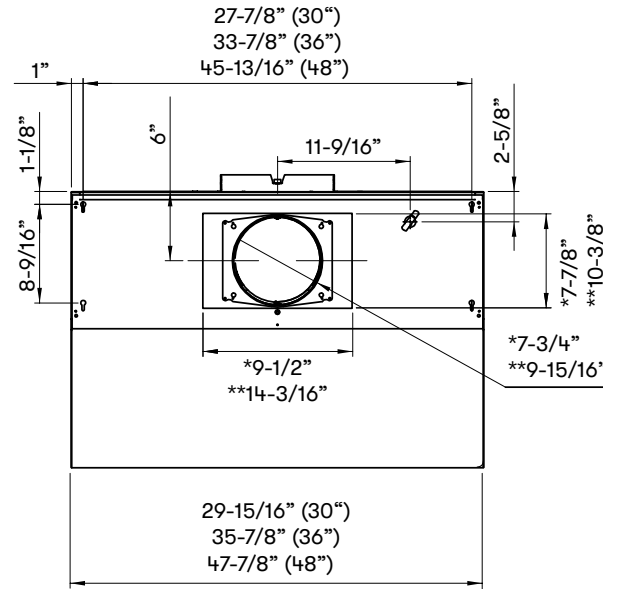

shown with optional 12" duct cover

ACT™

POWERWAVE™

TOP

SIDE

BACK

- * 8" round ducting
- ** 10" round ducting
- *** Rectangular ducting

MODEL	AK7400AS	AK7436AS	AK7448AS
Stainless Steel Size	30"	36"	48"
BLOWER PERFORMANCE			
Blower CFM (Min. - Max.)	200 - 700	200 - 700	200 - 700
Sones (Min. - Max.)	0.8 - 6	0.8 - 6	0.8 - 6
ACT 590 CFM (Min. - Max.)	200 - 590	200 - 590	200 - 590
ACT 390 CFM (Min. - Max.)	200 - 390	200 - 390	200 - 390
ACT 290 CFM (Min. - Max.)	200 - 290	200 - 290	200 - 290
Optional Dual Blower (Min. - Max.)	300 - 1,300	300 - 1,300	300 - 1,300
FEATURES			
Zephyr Connect App Compatible	Yes	Yes	Yes
Alexa & Google Home Compatible	Yes	Yes	Yes
ACT™ Technology	590, 390, 290, Single Blower Only	590, 390, 290, Single Blower Only	590, 390, 290, Single Blower Only
Controls	Proximity Touch	Proximity Touch	Proximity Touch
Speed Levels	6*	6*	6*
Auto Delay-Off	Yes	Yes	Yes
CleanAir Function	Yes	Yes	Yes
Lighting	LumiLight LED, 6W x2	LumiLight LED, 6W x2	LumiLight LED, 6W x4
Tri-Level Lighting	Yes	Yes	Yes
Filters	Pro Baffle x2	Pro Baffle x2	Pro Baffle x3
Recirculating Option**	Yes	Yes	Yes
ADA Compliant	Yes, with Zephyr Connect or Remote	Yes, with Zephyr Connect or Remote	Yes, with Zephyr Connect or Remote
DUCT SPECIFICATIONS			
Vertical Single Internal Blower	8" Round	8" Round	8" Round
Horizontal Single Internal Blower	3-1/4" x 10" or 8" Round	3-1/4" x 10" or 8" Round	3-1/4" x 10" or 8" Round
Vertical Dual Internal Blower	10" Round	10" Round	10" Round
Horizontal Dual Internal Blower	10" Round	10" Round	10" Round
AC POWER (Single Blower)	120V, 60Hz at Max. 5A	120V, 60Hz at Max. 5A	120V, 60Hz at Max. 5A
AC POWER (Dual Blower)	120V, 60Hz at Max. 9A	120V, 60Hz at Max. 9A	120V, 60Hz at Max. 9A
OPTIONAL ACCESSORIES			
Wireless Remote Control	14000005	14000005	14000005
Dual Internal Blower	PBD-1300B	PBD-1300B	PBD-1300B
Recirculating Kit	ZRC-7000C	ZRC-7036C	ZRC-7048C
12" Duct Cover	AK0720	AK0726	AK0728
24" Duct Cover	AK1720	AK1726	AK1728
Make-Up Air Kit (Single Blower)	MUA008A	MUA008A	MUA008A
Make-Up Air Kit (Dual Blower)	MUA010A	MUA010A	MUA010A
MOUNTING HEIGHT RANGE***	24" - 36"	24" - 36"	24" - 36"
WARRANTY	3 years parts, 1 year labor	3 years parts, 1 year labor	3 years parts, 1 year labor