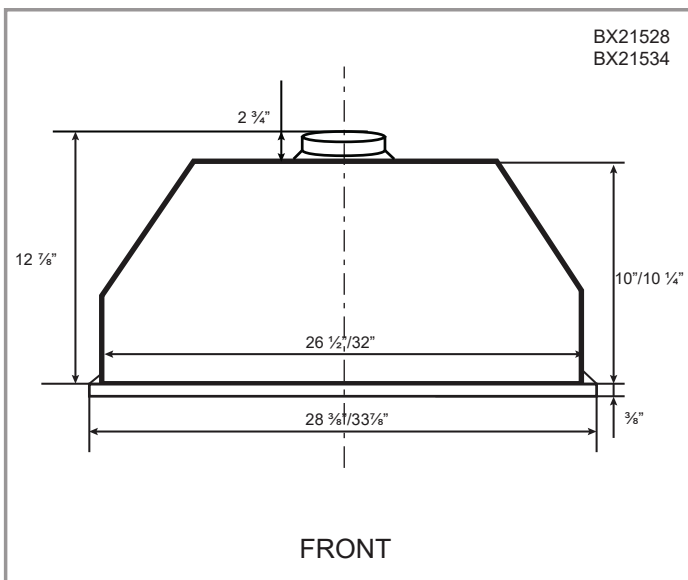

Green Features

3 Speed Slide Control Panel

Grease Cup

Halogen Light Bulbs

| Model | Colour | Ducting | Filters | Size | CFM | Fits Cabinet |
|---------|-----------------|---------|---------|------|-----|--------------|
| BX21528 | Stainless Steel | 6" | Mesh | 28" | 550 | 30" |
| BX21534 | Stainless Steel | 6" | Mesh | 34" | 550 | 36" |

Options

- Widths: 28", 34"

Specifications

- | | | |
|--|--|--|
| <ul style="list-style-type: none"> ▪ Air Flow Volume: 550 CFM ▪ Electrical Connection: 120 V/60 Hz ▪ Power Consumption: 300 Watts | <ul style="list-style-type: none"> ▪ Current: 2.5 Amps ▪ Fan Speed: 1599 RPM ▪ Fan Type: Centrifugal Blower | <ul style="list-style-type: none"> ▪ Finishes: Stainless Steel ▪ Ducting: 6" Round ▪ Noise Level: Min. 2 Sones Max. 6 Sones |
|--|--|--|