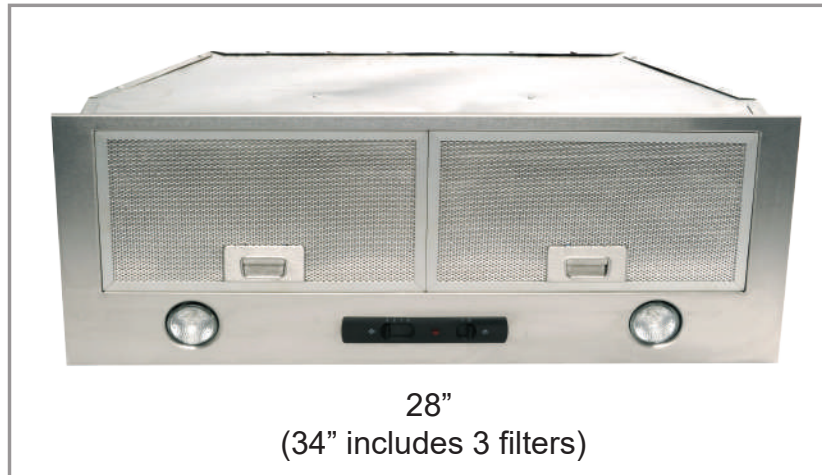

BX215 | CLASSIC Collection

Insert

The three speed control is located on the underside of the BX212 for easy access and control. The range hood cannot be seen from eye-level, allowing you to arrange your cabinets as though there were no fan, creating a fluid and classic look. Mesh filters efficiently filter the air while bright halogen light bulbs provide all the illumination you'll need. Another innovative design unique to Cyclone.

Green Features

3 Speed Slide Control Panel

Grease Cup

Halogen Light Bulbs

| Model | Colour | Ducting | Filters | Size | CFM | Fits Cabinet |
|---------|-----------------|---------|---------|------|-----|--------------|
| BX21528 | Stainless Steel | 6" | Mesh | 28" | 550 | 30" |
| BX21534 | Stainless Steel | 6" | Mesh | 34" | 550 | 36" |

Options

- Widths: 28", 34"

Specifications

- | | | |
|--|--|--|
| <ul style="list-style-type: none"> ▪ Air Flow Volume: 550 CFM ▪ Electrical Connection: 120 V/60 Hz ▪ Power Consumption: 300 Watts | <ul style="list-style-type: none"> ▪ Current: 2.5 Amps ▪ Fan Speed: 1599 RPM ▪ Fan Type: Centrifugal Blower | <ul style="list-style-type: none"> ▪ Finishes: Stainless Steel ▪ Ducting: 6" Round ▪ Noise Level: Min. 2 Sones Max. 6 Sones |
|--|--|--|