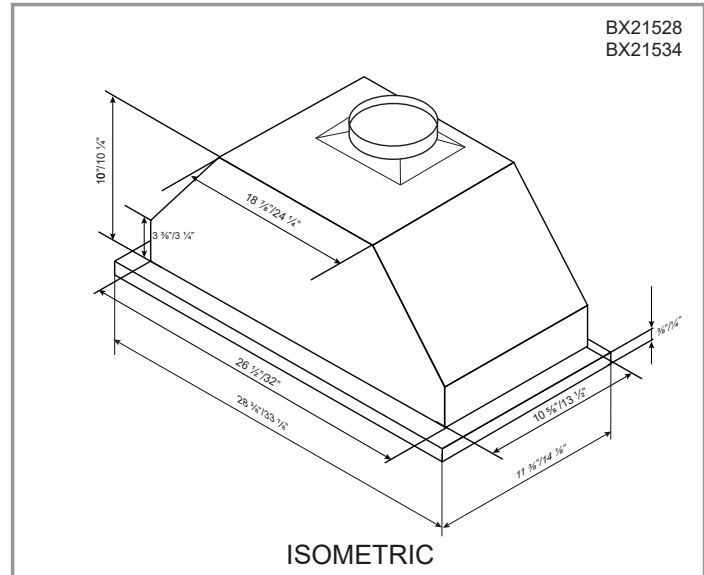

Green Features

3 Speed Slide Control Panel

Grease Cup

Halogen Light Bulbs

| Model | Colour | Ducting | Filters | Size | CFM | Fits Cabinet |
|---------|-----------------|---------|---------|------|-----|--------------|
| BX21528 | Stainless Steel | 6" | Mesh | 28" | 550 | 30" |
| BX21534 | Stainless Steel | 6" | Mesh | 34" | 550 | 36" |

Options

- Widths: 28", 34"

Specifications

- | | | |
|--|--|--|
| <ul style="list-style-type: none"> ▪ Air Flow Volume: 550 CFM ▪ Electrical Connection: 120 V/60 Hz ▪ Power Consumption: 300 Watts | <ul style="list-style-type: none"> ▪ Current: 2.5 Amps ▪ Fan Speed: 1599 RPM ▪ Fan Type: Centrifugal Blower | <ul style="list-style-type: none"> ▪ Finishes: Stainless Steel ▪ Ducting: 6" Round ▪ Noise Level: Min. 2 Sones Max. 6 Sones |
|--|--|--|