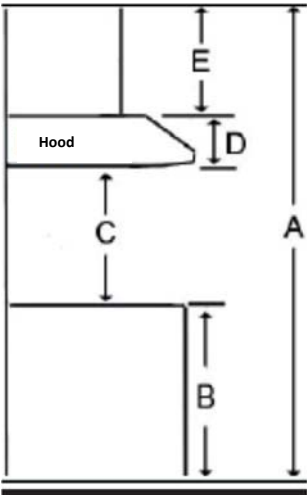

Selected Model	
Model number	AVC-276PS
Dimensions	
Dimensions	27 1/2" (W) x 10 1/4" (D) x 12 3/8" (H)
Exterior Appearance	
Stainless steel grade	304
Features	
Control	Electronic push buttons
Lighting	2 bulbs, 2W LED (bulbs included)
Blower type	600 CFM, 3-speed
Blower performance	Speed 1, 298 CFM Speed 2, 457 CFM Speed 3, 600 CFM
Filter type	2 aluminium micro hole filters (included)
Duct transition	6" Round (Top)
Ducting	Ducted
Electrical Requirements	
Electrical requirements	120V / 60Hz / 2.7 Amps
Warranty	
1-year Warranty	Parts and labour, in-home service

Dimensions

Installation

A	Floor to ceiling height	variable
B	Floor to counter top height (standard)	36"
C	Recommended height between cooking surface and bottom of the hood	28" to 30"
D	Hood height	12 3/8"
E	Cabinet height	N-A