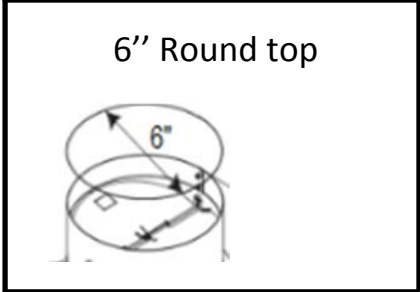

Duct transition

The information contained herein is based on sources that we believe to be reliable, but is not guaranteed by us, may be incomplete and/or may change without notice.