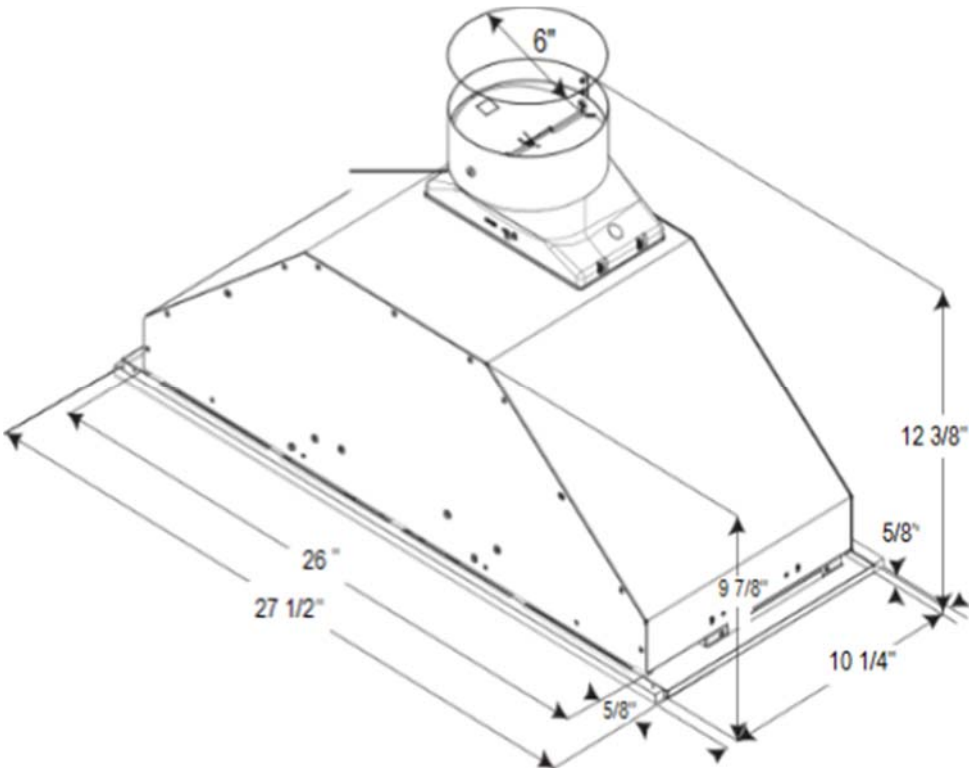

Selected Model	
Model number	AVC-276PS
Dimensions	
Dimensions	27 1/2" (W) x 10 1/4" (D) x 12 3/8" (H)
Exterior Appearance	
Stainless steel grade	304
Features	
Control	Electronic push buttons
Lighting	2 bulbs, 2W LED (bulbs included)
Blower type	600 CFM, 3-speed
Blower performance	Speed 1, 298 CFM Speed 2, 457 CFM Speed 3, 600 CFM
Filter type	2 aluminium micro hole filters (included)
Duct transition	6" Round (Top)
Ducting	Ducted
Electrical Requirements	
Electrical requirements	120V / 60Hz / 2.7 Amps
Warranty	
1-year Warranty	Parts and labour, in-home service

Dimensions

Installation

A	Floor to ceiling height	variable
B	Floor to counter top height (standard)	36"
C	Recommended height between cooking surface and bottom of the hood	28" to 30"
D	Hood height	12 3/8"
E	Cabinet height	N-A