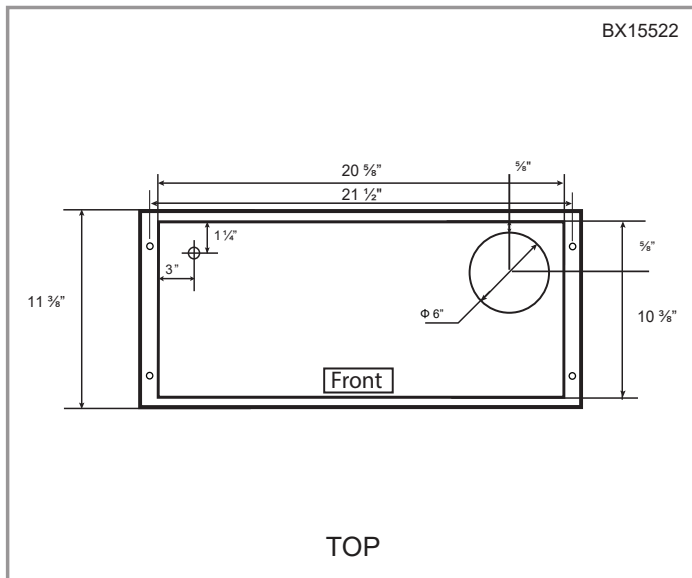

Features

- Insert range hood
- Non-stick aluminum fan blades
- 3 speed push button control
- Quick release aluminum mesh filter
- 2 halogen light bulbs (2 x 25W, E26)
- Plug-in connection

Specifications

▪ Air Flow Volume: 250 CFM ▪ Electrical Connection: 120 V/60 Hz ▪ Power Consumption: 240 Watts	▪ Current: 2.0 Amps ▪ Fan Speed: 1350 RPM ▪ Fan Type: Centrifugal Blower	▪ Finishes: Stainless Steel ▪ Ducting: 6" Round ▪ Noise Level: Min. 2 Sones Max. 4 Sones