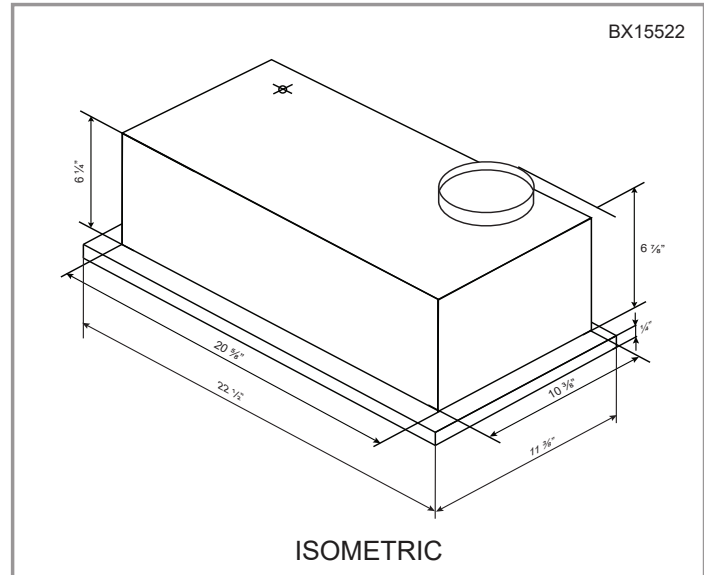

Green Features

3 Speed Push Button
Control Panel

Halogen Light Bulbs

Model	Colour	Ducting	Filters	Size	CFM	Fits Cabinet
BX15522	Stainless Steel	6"	Mesh	22"	250	24"

Cyclone Range Hoods Inc.

1361 Huntingwood Drive, Unit 16. Toronto, ON. M1S 3J1. Canada.

Specifications

- | | | |
|--|--|--|
| <ul style="list-style-type: none"> ▪ Air Flow Volume: 250 CFM ▪ Electrical Connection: 120 V/60 Hz ▪ Power Consumption: 240 Watts | <ul style="list-style-type: none"> ▪ Current: 2.0 Amps ▪ Fan Speed: 1350 RPM ▪ Fan Type: Centrifugal Blower | <ul style="list-style-type: none"> ▪ Finishes: Stainless Steel ▪ Ducting: 6" Round ▪ Noise Level: Min. 2 Sones
Max. 4 Sones |
|--|--|--|