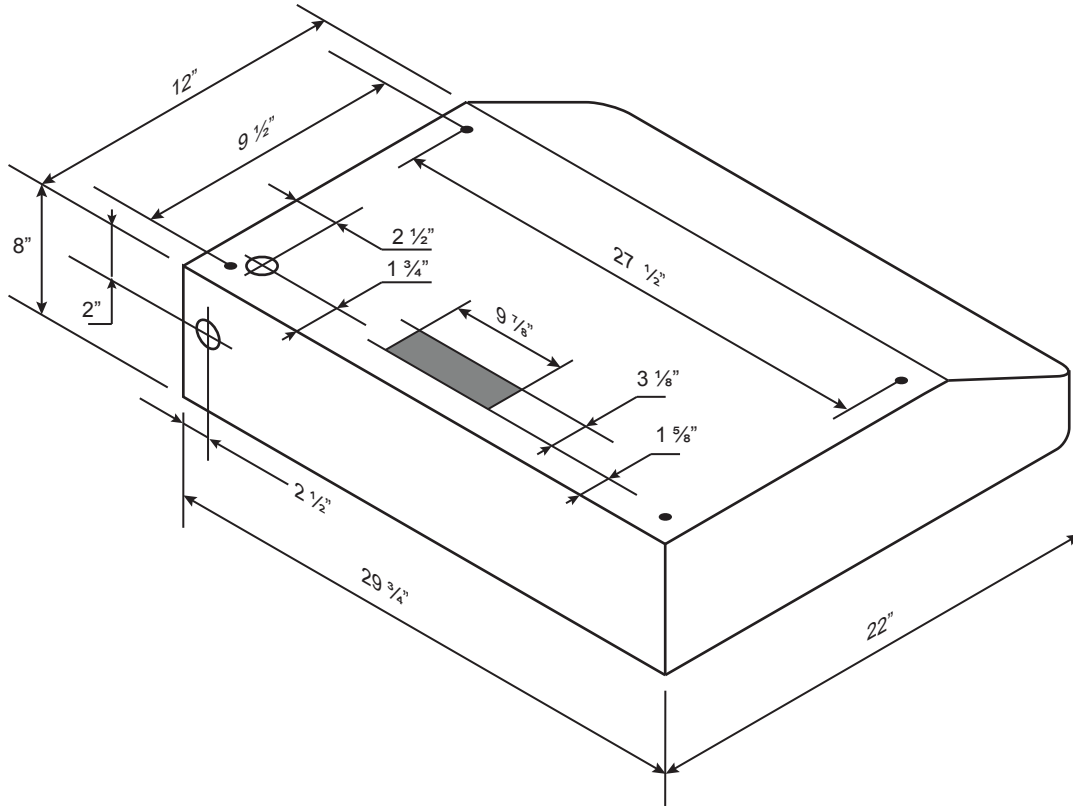

Specifications: PRO Collection - Undermount

Model: NA330

BOTTOM

TOP

SIDE

FRONT