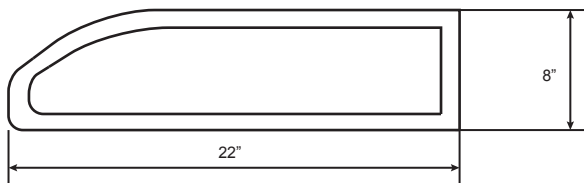

Specifications: PRO Collection - Undermount

Model: NA330

BOTTOM

TOP

SIDE

FRONT