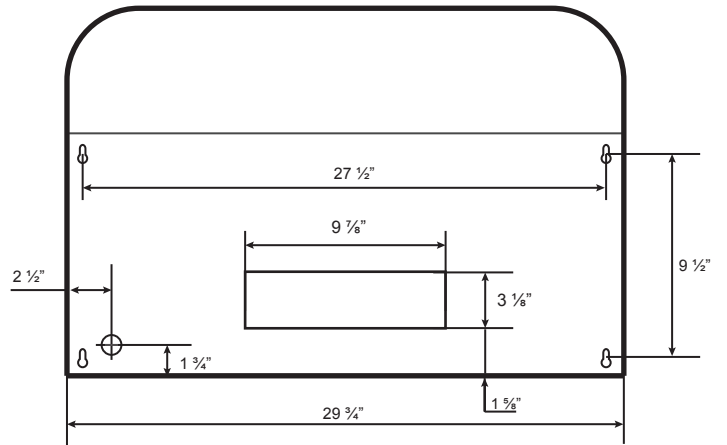

Specifications: PRO Collection - Undermount

Model: NA330

BOTTOM

TOP

SIDE

FRONT