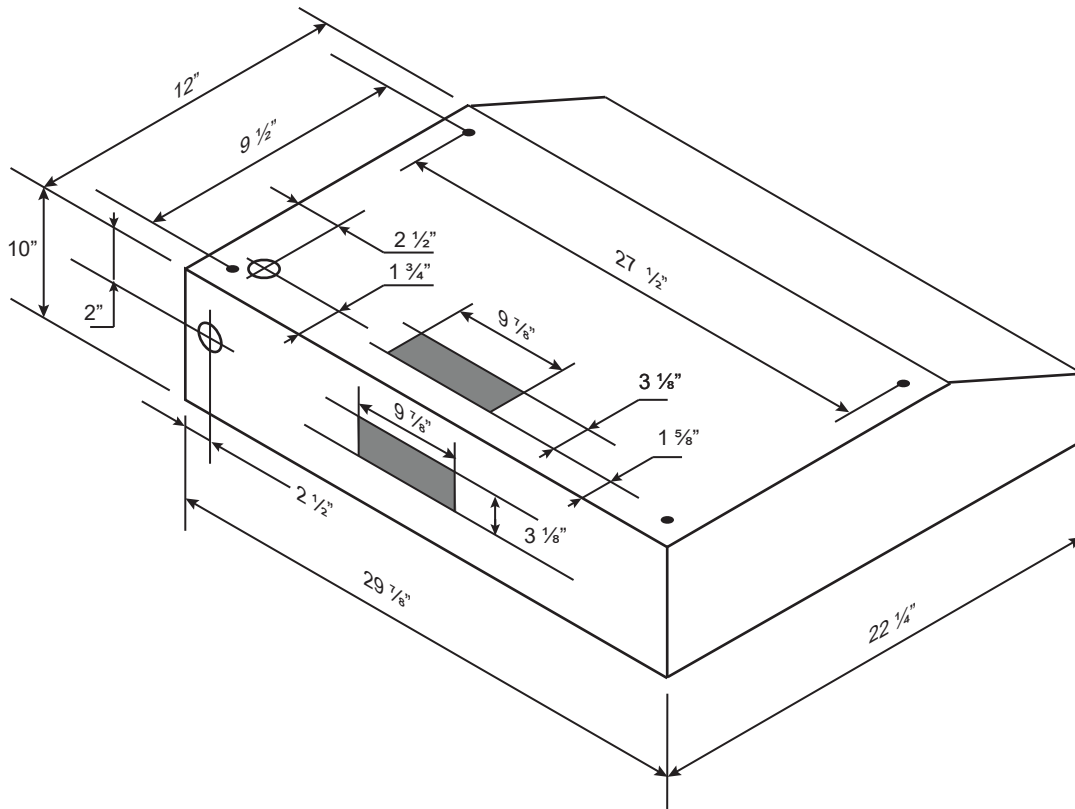

Dimensions: PRO Collection - Undermount

Model: PTB5630

BOTTOM

TOP