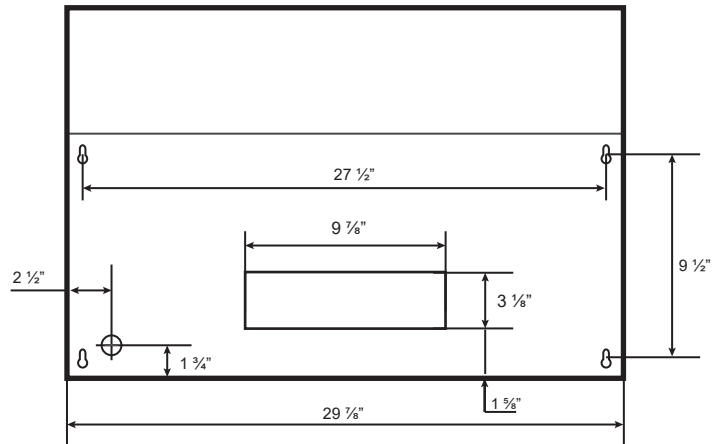

Dimensions: PRO Collection - Undermount

Model: PTB5630

BOTTOM

TOP