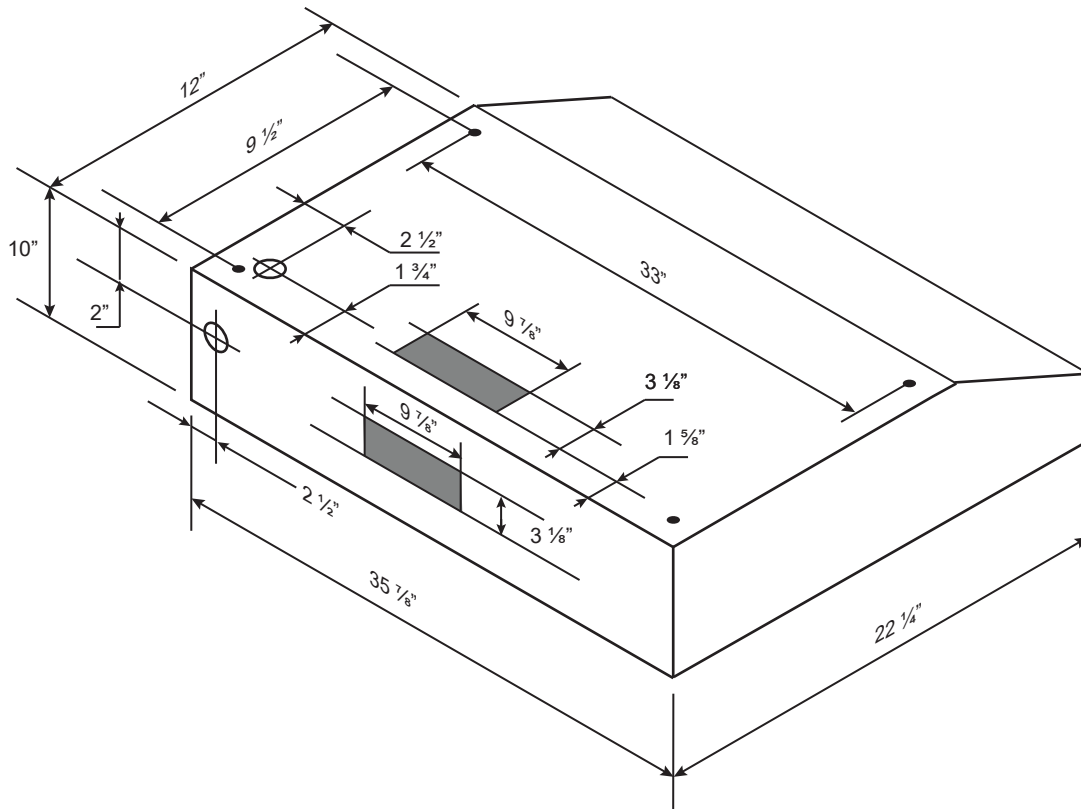

Dimensions: PRO Collection - Undermount

Model: PTB5636

BOTTOM

TOP