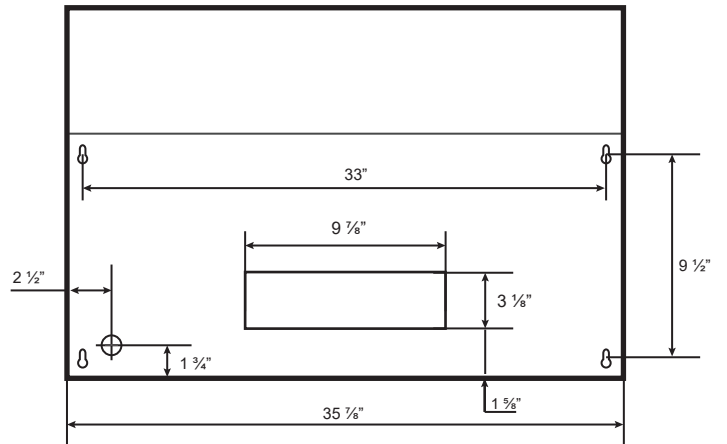

Dimensions: PRO Collection - Undermount

Model: PTB5636

BOTTOM

TOP