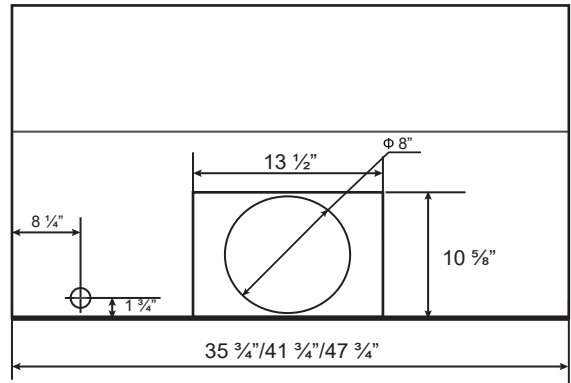

**Dimensions: PRO Collection - Undermount**

**Model: PTB81236 / PTB81242 / PTB81248**

**SIDE**

**TOP**