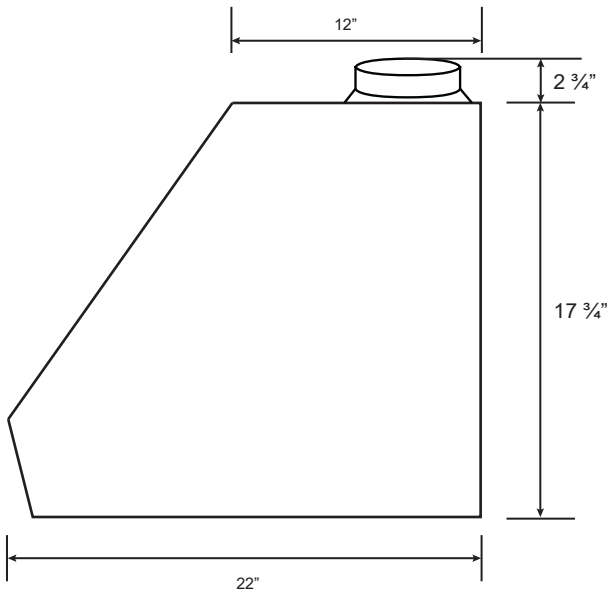

**Dimensions: PRO Collection - Undermount**

**Model: PTB81236 / PTB81242 / PTB81248**

**SIDE**

**TOP**