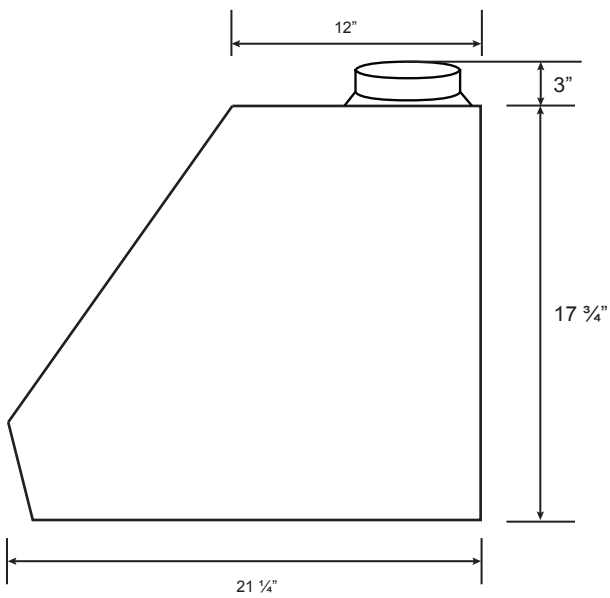

# Specifications: PRO Collection - Undermount

Model: PTB86, PTB88

**SIDE**

**TOP**