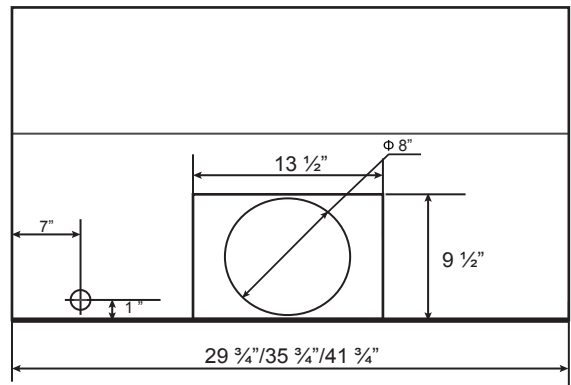

# Specifications: PRO Collection - Undermount

Model: PTB86, PTB88

**SIDE**

**TOP**