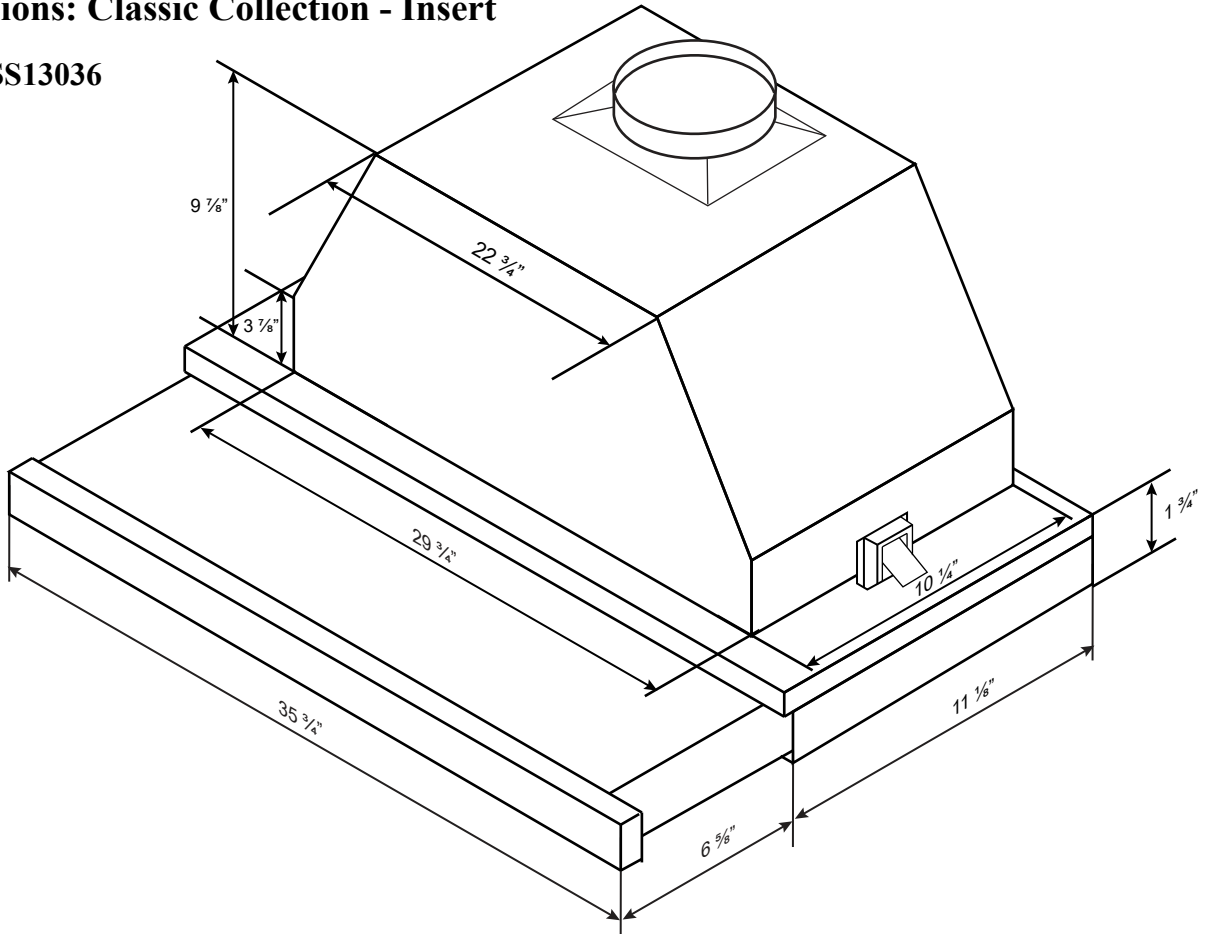

Dimensions: Classic Collection - Insert

Model: SS13036

BOTTOM

FRONT

TOP