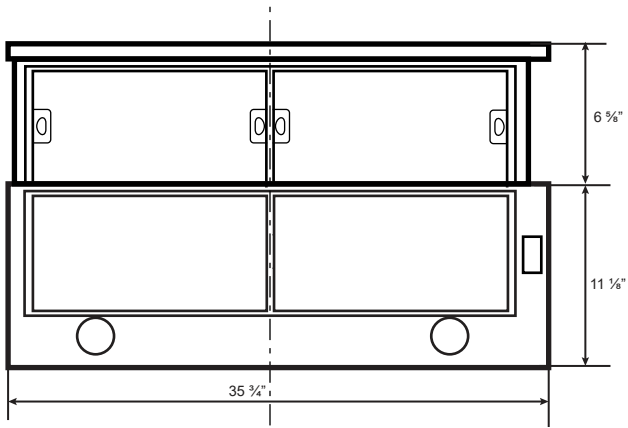

Dimensions: Classic Collection - Insert

Model: SS13036

BOTTOM

FRONT

TOP