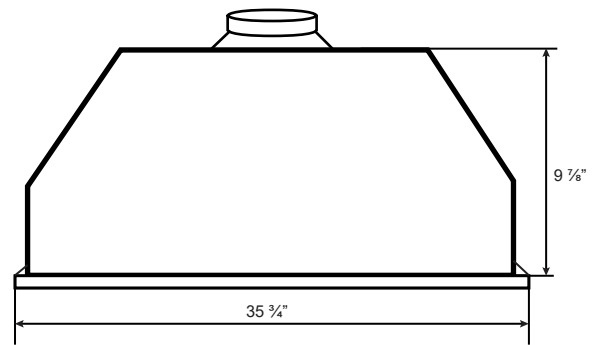

Dimensions: Classic Collection - Insert

Model: SS13036

BOTTOM

FRONT

TOP