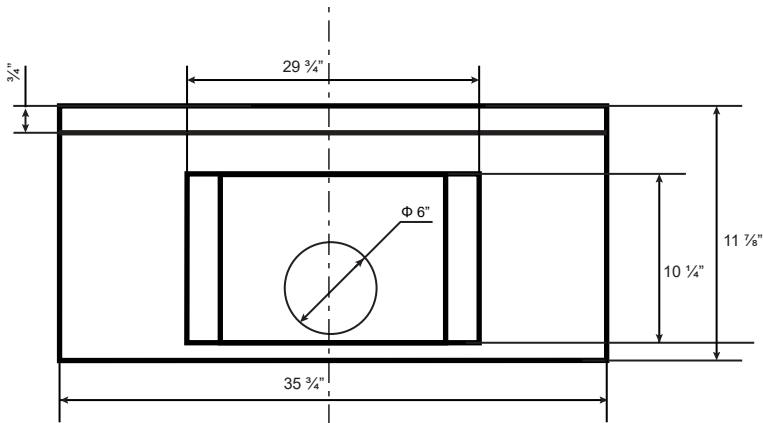

Dimensions: Classic Collection - Insert

Model: SS13036

BOTTOM

FRONT

TOP