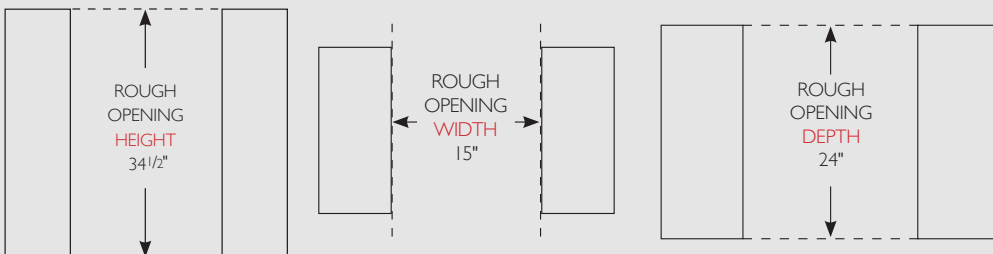

WINE CABINET OVERLAY FINISH: Shown with 3/4" Panel

Dimensions may vary by ± 1/8"

OPENING DIMENSIONS

Width	Depth†	Height
15"	24"	34 1/2"

SPECIFICATIONS	
Width	14 7/8"
Depth†	23 7/8"
Height	34 1/4"
Wine Storage	5 glide out wine racks and 1 floor cradle accommodate a total of 23 bottles.
Opening Width	15"
Opening Depth	24"
Opening Height	34 1/2"
Crated Weight	175