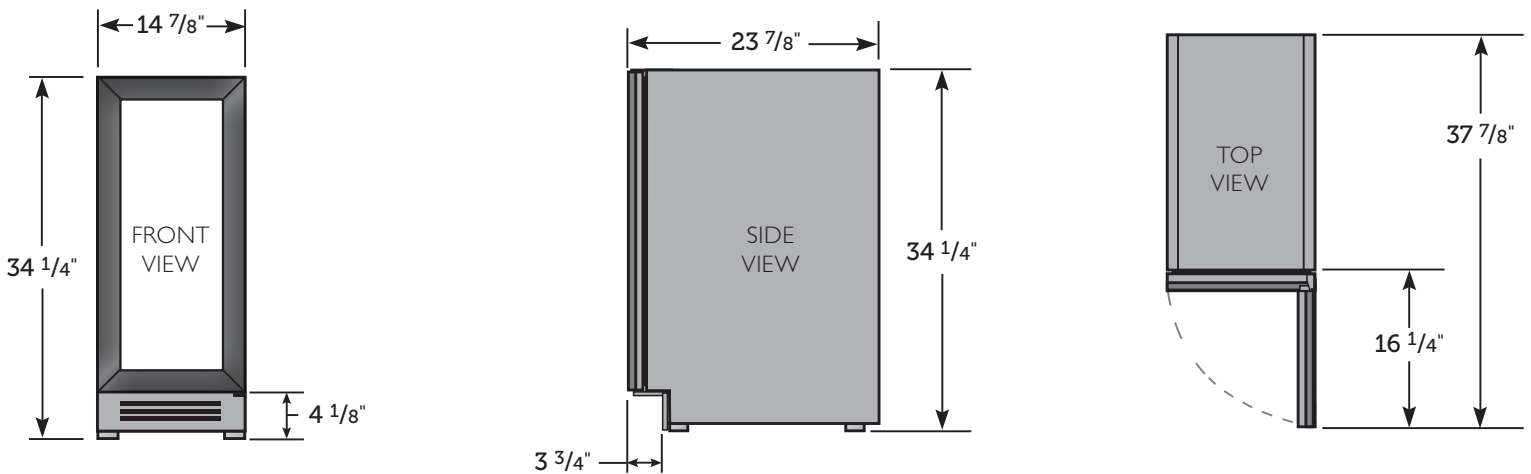

ELECTRICAL OPTIONS

Voltage: 115/60/1

Amps: 1.9

Power Cord Length: 8'

Annual kWh Consumption: TBD

PLAN VIEWS

WINE CABINET STAINLESS FINISH:

Dimensions may vary by ± 1/8"

WINE CABINET OVERLAY FINISH: Shown with 3/4" Panel

Dimensions may vary by ± 1/8"

OPENING DIMENSIONS

Width	Depth†	Height
15"	24"	34 1/2"

SPECIFICATIONS	
Width	14 7/8"
Depth†	23 7/8"
Height	34 1/4"
Wine Storage	5 glide out wine racks and 1 floor cradle accommodate a total of 23 bottles.
Opening Width	15"
Opening Depth	24"
Opening Height	34 1/2"
Crated Weight	175