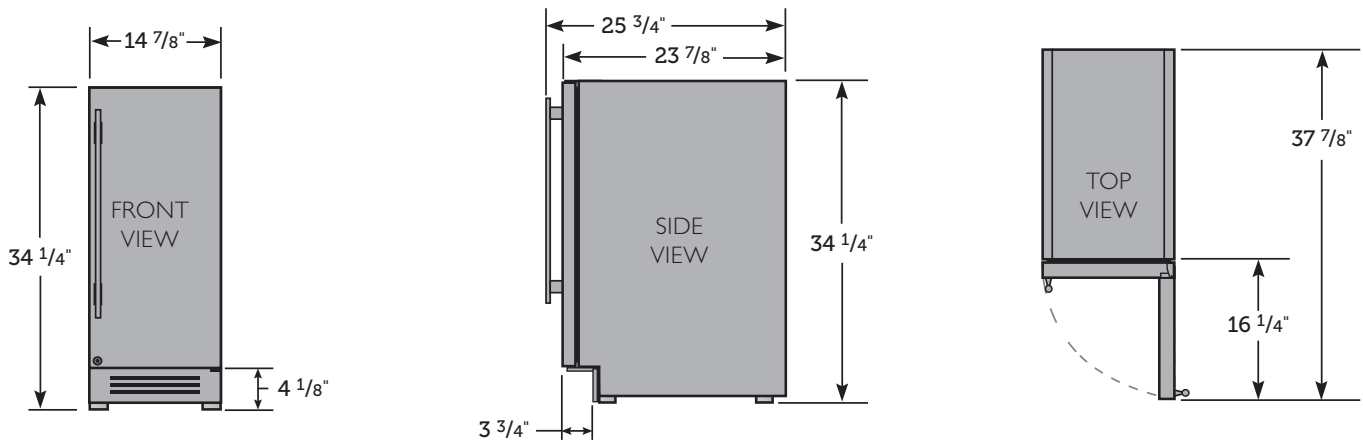

ELECTRICAL OPTIONS

Voltage: 115/60/1

Amps: 1.9

Power Cord Length: 8'

Annual kWh Consumption: TBD

PLAN VIEWS

WINE CABINET STAINLESS FINISH:

Dimensions may vary by ± 1/8"

WINE CABINET OVERLAY FINISH: Shown with 3/4" Panel

Dimensions may vary by ± 1/8"

OPENING DIMENSIONS

Width	Depth†	Height
15"	24"	34 1/2"

SPECIFICATIONS	
Width	14 7/8"
Depth†	23 7/8"
Height	34 1/4"
Wine Storage	5 glide out wine racks and 1 floor cradle accommodate a total of 23 bottles.
Opening Width	15"
Opening Depth	24"
Opening Height	34 1/2"
Crated Weight	175