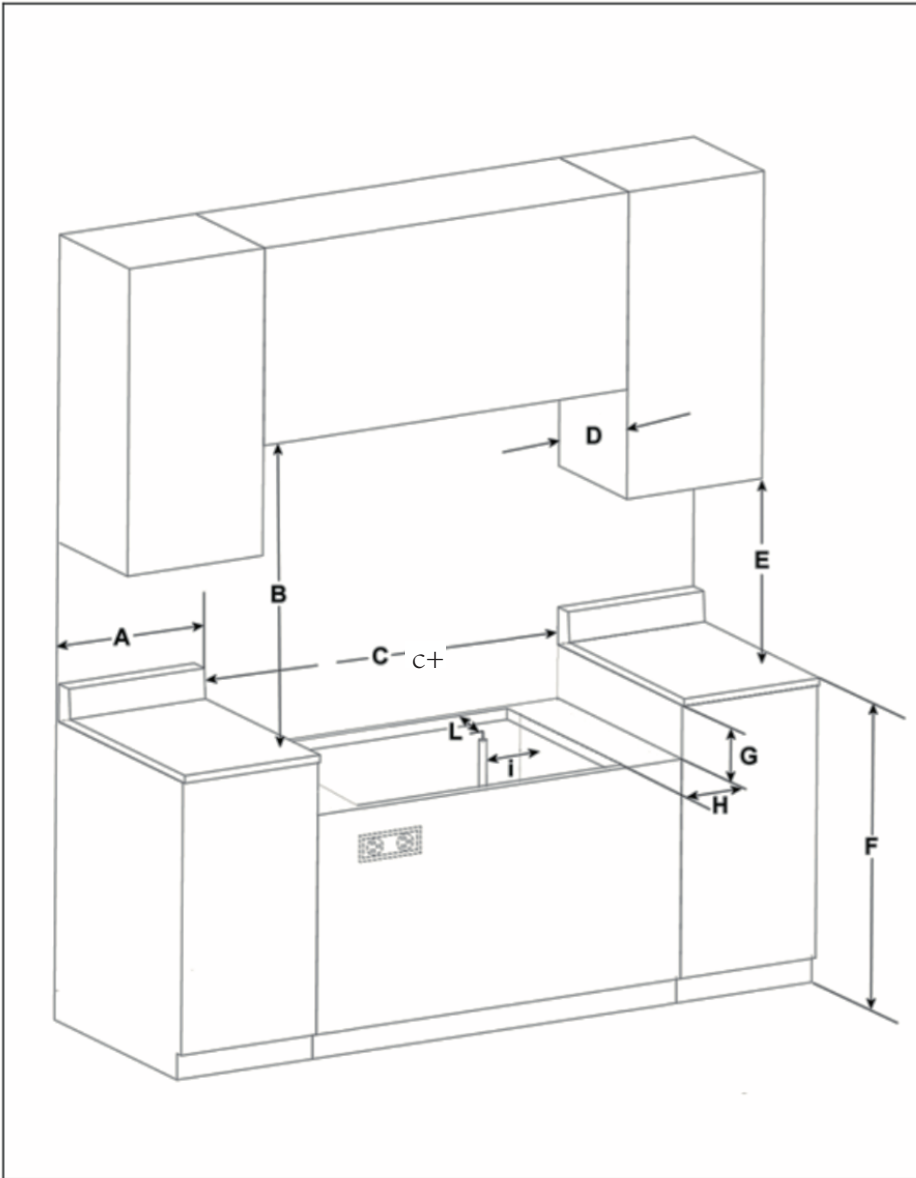

WARNING!

**PLEASE READ CAREFULLY
ALL PAGES OF THESE
INSTRUCTIONS**

**CUTOUT
INSTRUCTIONS**

forno.ca

Fig. 1

Table n. 1

size	30 INCH	36 INCH	48 INCH
A	6' (152MM) min		
B	30'min-36'max		
C+	30'	36'	48'
C-	29 13/16'	35 7/8'	47 13/16'
D	13'(330mm) max		
E	18' (457mm)		
F	36'(914mm)		
G	6 1/2' (165mm)		
H	1' (25mm) min		
i	9/16' (18mm)		
L	2' (51mm) min		