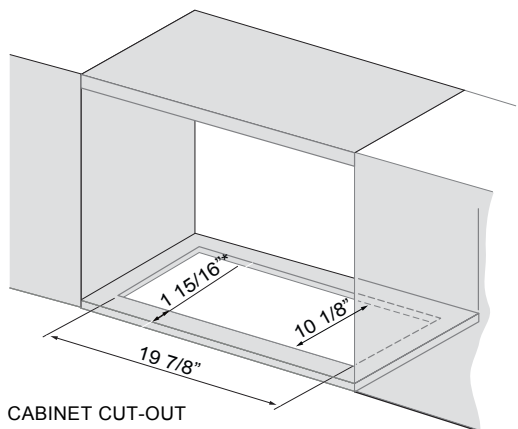

*Refers to handle color. Body is painted gray.

**Mounting height refers to distance between top of a 36" tall cooking surface and bottom of hood.

CABINET CUT-OUT

*Measured from front of doors in a frameless cabinet or front of cabinet bottom in a framed cabinet.