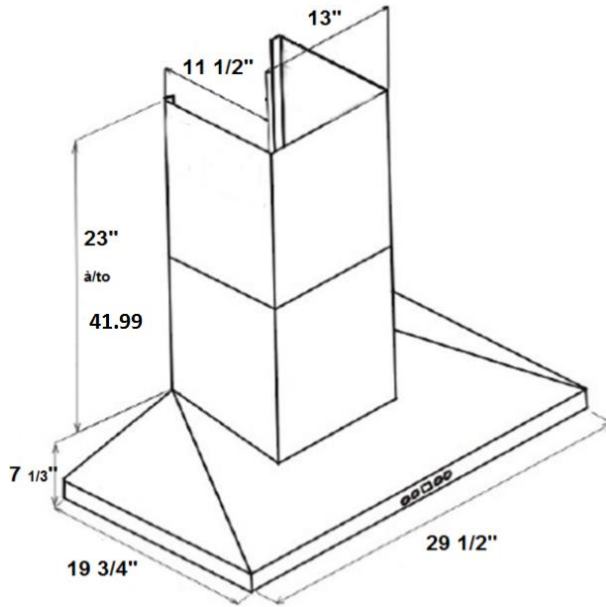

AVN-308CS2

30" Wall mount hood - Professional design - **MSRP: \$989.00**

Selected Model	
Model number	AVN-308CS
Dimensions	
Dimensions	29 1/2" (W) x 19 3/4" (D) x 7 1/3" (H)
Exterior Appearance	
Stainless steel grade	201
Features	
Control	Soft touch with LED display
Lighting	2 bulbs, 3W LED (bulbs included)
Blower type	860 CFM, 6-Speed
Blower performance	Speed 1, 0.7 sones Speed 6, 6.5 sones
Filter type	2 Stainless steel baffle filters (included)
Duct transition	6" Round (Top) 3 1/4" x 10" rectangular (Rear) 3 1/4" x 10" rectangular (Top)
Ducting	Ducted
Electrical Requirements	
Electrical requirements	120V / 60Hz / 2.7 Amps
Accessories (optional)	
Optional duct covers	AD-884S (884mm, AVN-AVH compatible)
Warranty	
1-year Warranty	Parts and labour, in-home service

Dimensions

Installation

A	Floor to ceiling height	variable
B	Floor to counter top height (standard)	36"
C	Recommended height between cooking surface and bottom of the hood	28" to 30"
D	Hood height	7 1/3"
E	Chimney height	19" to 41.99"

Duct transition

Top 6" round

3 1/4" X 10" Top & Back

The information contained herein is based on sources that we believe to be reliable, but is not guaranteed by us, may be incomplete and/or may change without notice.