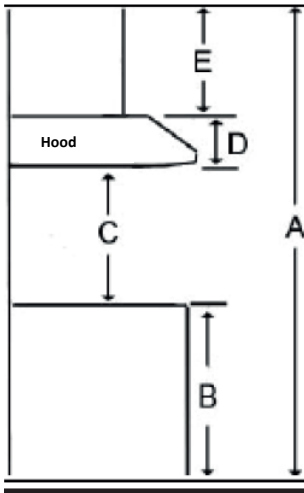

AVN-308CS2

30" Wall mount hood - Professional design - **MSRP: \$989.00**

Selected Model	
Model number	AVN-308CS
Dimensions	
Dimensions	29 1/2" (W) x 19 3/4" (D) x 7 1/3" (H)
Exterior Appearance	
Stainless steel grade	201
Features	
Control	Soft touch with LED display
Lighting	2 bulbs, 3W LED (bulbs included)
Blower type	860 CFM, 6-Speed
Blower performance	Speed 1, 0.7 sones Speed 6, 6.5 sones
Filter type	2 Stainless steel baffle filters (included)
Duct transition	6" Round (Top) 3 1/4" x 10" rectangular (Rear) 3 1/4" x 10" rectangular (Top)
Ducting	Ducted
Electrical Requirements	
Electrical requirements	120V / 60Hz / 2.7 Amps
Accessories (optional)	
Optional duct covers	AD-884S (884mm, AVN-AVH compatible)
Warranty	
1-year Warranty	Parts and labour, in-home service

Dimensions

Installation

A	Floor to ceiling height	variable
B	Floor to counter top height (standard)	36"
C	Recommended height between cooking surface and bottom of the hood	28" to 30"
D	Hood height	7 1/3"
E	Chimney height	19" to 41.99"

Duct transition

Top 6" round

3 1/4" X 10" Top & Back

The information contained herein is based on sources that we believe to be reliable, but is not guaranteed by us, may be incomplete and/or may change without notice.