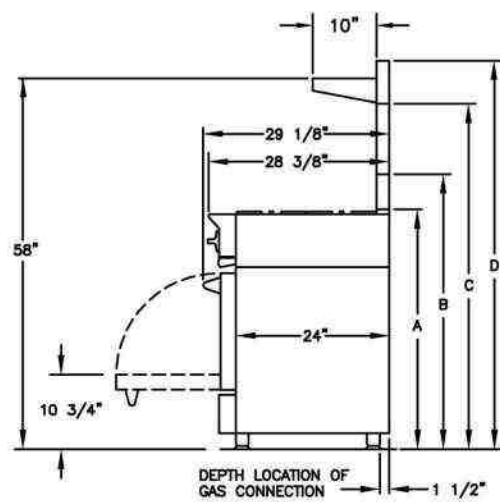

ELECTRICAL CORD LOCATED IN BACK OF UNIT
LOCATION OF ELECTRICAL OUTLET MUST NOT BE HIGHER THAN 3" FROM FLOOR IF LOCATED BEHIND THE UNIT OR CAN BE LOCATED IN AN ADJOINING CABINET.

A - ISLAND TRIM HEIGHT - 37 1/2"
B - 6" STANDARD BACKGUARD HEIGHT - 43"
C - 17" BACKGUARD HEIGHT - 54"
D - HIGH SHELF BACKGUARD HEIGHT - 60 3/4"

RELATED PRODUCTS

VENTILATION

SALAMANDER BROILER