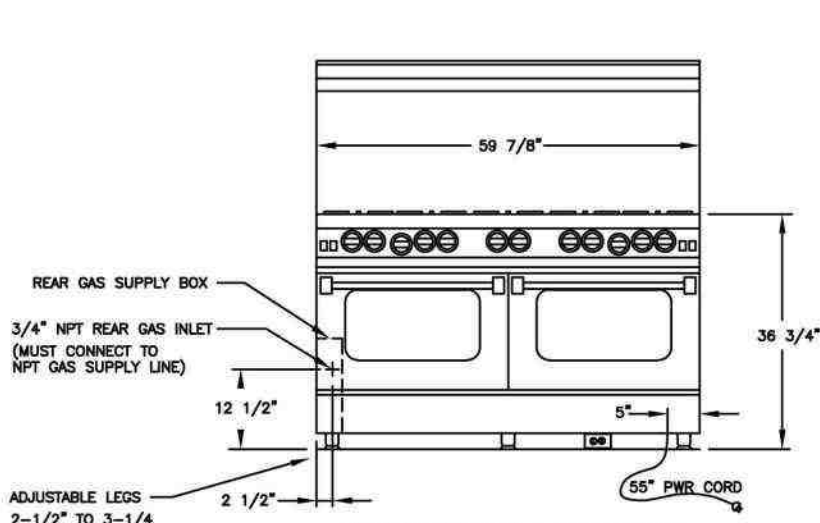

ELECTRICAL CORD LOCATED IN BACK OF UNIT
LOCATION OF ELECTRICAL OUTLET MUST NOT BE HIGHER THAN 3" FROM FLOOR IF LOCATED BEHIND THE UNIT OR CAN BE LOCATED IN AN ADJOINING CABINET.