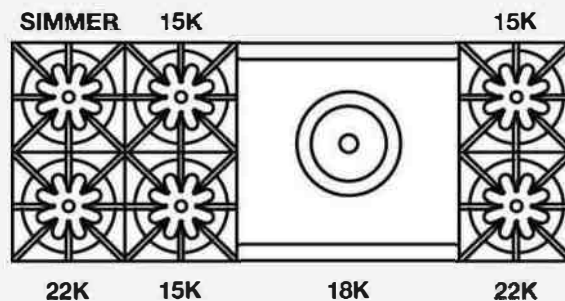

SPECIFICATIONS

Range Dimensions: 59.875"W x 24"D x 36.75"H

Oven Interior: 26.438"W x 20"D x 15"H

Top Burner Rating: 22,000 BTUs

Simmer Burner Rating: 9,000 BTUs

24" French Top Rating: 18,000 BTUs

Large Oven Burner Rating: 30,000 BTUs

Installation Clearance: 0" Side Cabinet, 0" Back Wall

MODEL CONFIGURATION

Six Burners

RNB606FTV2

with 24" French Top

BURNER CONFIGURATION

ADDITIONAL CUSTOMIZATION OPTIONS

- Burner configurations
- Integrated cooktop options
- Door options
- Backguards
- Knob colors
- Trim options