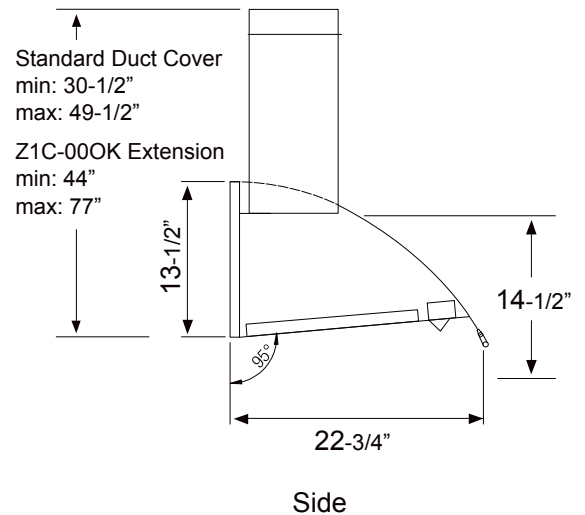

Optional Wireless Remote Control

DESIGNER:  
FU-TUNG CHENG

MODEL	COK-E36BSX	COK-E42BSX	COK-E48BSX
Stainless Steel Size	36"	42"	48"
<b>PERFORMANCE</b>			
Internal Blower (CBI-290C)*	200-290 CFM, 1.4-3 sones	200-290 CFM, 1.4-3 sones	200-290 CFM, 1.4-3 sones
Internal Blower (CBI-600A)*	240-600 CFM, 1.8-6 sones	240-600 CFM, 1.8-6 sones	240-600 CFM, 1.8-6 sones
In-Line Blower (PBN-1000A)*	500-1,000 CFM, sones NA	500-1,000 CFM, sones NA	500-1,000 CFM, sones NA
External Blower (CBE-1000)*	500-1,000 CFM, sones NA	500-1,000 CFM, sones NA	500-1,000 CFM, sones NA
<b>FEATURES</b>			
Controls	Electronic Touch Controls	Electronic Touch Controls	Electronic Touch Controls
Speed Levels	3	3	3
Auto Delay-Off	Yes	Yes	Yes
Lighting	Bloom™ HD LED, 6W x2	Bloom™ HD LED, 6W x2	Bloom™ HD LED, 6W x4
Ambient Lighting	Incandescent, 40W x2	Incandescent, 40W x2	Incandescent, 40W x4
Dual-Level Lighting	Yes, Bloom™ HD LED	Yes, Bloom™ HD LED	Yes, Bloom™ HD LED
Filters	Professional Baffle	Professional Baffle	Professional Baffle
Wireless Remote Control Option	Yes, RF	Yes, RF	Yes, RF
Recirculating Option	No	No	No
Extension Duct Cover	Yes, Up to 12' Ceiling	Yes, Up to 12' Ceiling	Yes, Up to 12' Ceiling
ADA Compliant	Yes (with remote accessory)	Yes (with remote accessory)	Yes (with remote accessory)
<b>DUCT SPECIFICATIONS</b>			
Vertical - Internal Blower	6" Round	6" Round	6" Round
Vertical - External/In-Line Blower	10" - 8"***	10" - 8"***	10" - 8"***
Horizontal	NA	NA	NA
<b>AC POWER</b>			
Hood w/ CBI-290C	120V, 60Hz, Max. 1.35A	120V, 60Hz, Max. 1.35A	120V, 60Hz, Max. 1.45A
Hood w/ CBI-600A	120V, 60Hz, Max. 3.35A	120V, 60Hz, Max. 3.35A	120V, 60Hz, Max. 3.45A
Hood w/ PBN-1000A	120V, 60Hz, Max. 6.05A	120V, 60Hz, Max. 6.05A	120V, 60Hz, Max. 6.15A
Hood w/ CBE-1000	120V, 60Hz, Max. 6.85A	120V, 60Hz, Max. 6.85A	120V, 60Hz, Max. 6.95A
<b>OPTIONAL ACCESSORIES</b>			
Extension Duct Cover	Z1C-000K	Z1C-000K	Z1C-000K
Make-Up Air Kit	MUA006A (600 CFM) MUA008A (1,000CFM)	MUA006A (600 CFM) MUA008A (1,000CFM)	MUA006A (600 CFM) MUA008A (1,000CFM)
Wireless Remote Control	14000005	14000005	14000005
<b>MOUNTING HEIGHT RANGE***</b>	26" - 36"	26" - 36"	26" - 36"
<b>WARRANTY</b>	3 years parts, 1 year labor	3 years parts, 1 year labor	3 years parts, 1 year labor