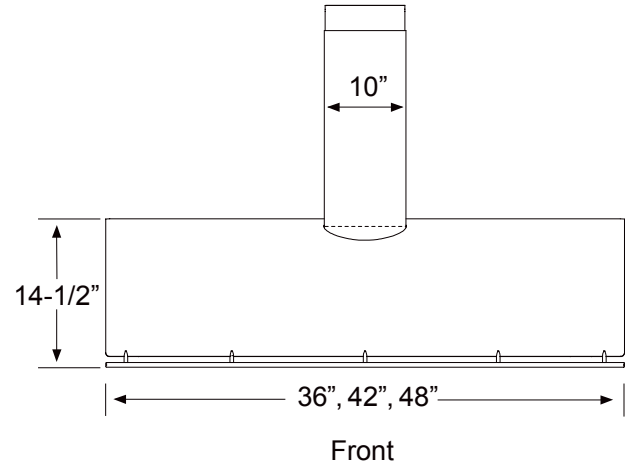

Optional Wireless Remote Control

DESIGNER:  
FU-TUNG CHENG

MODEL	COK-E36BSX	COK-E42BSX	COK-E48BSX
Stainless Steel Size	36"	42"	48"
<b>PERFORMANCE</b>			
Internal Blower (CBI-290C)*	200-290 CFM, 1.4-3 sones	200-290 CFM, 1.4-3 sones	200-290 CFM, 1.4-3 sones
Internal Blower (CBI-600A)*	240-600 CFM, 1.8-6 sones	240-600 CFM, 1.8-6 sones	240-600 CFM, 1.8-6 sones
In-Line Blower (PBN-1000A)*	500-1,000 CFM, sones NA	500-1,000 CFM, sones NA	500-1,000 CFM, sones NA
External Blower (CBE-1000)*	500-1,000 CFM, sones NA	500-1,000 CFM, sones NA	500-1,000 CFM, sones NA
<b>FEATURES</b>			
Controls	Electronic Touch Controls	Electronic Touch Controls	Electronic Touch Controls
Speed Levels	3	3	3
Auto Delay-Off	Yes	Yes	Yes
Lighting	Bloom™ HD LED, 6W x2	Bloom™ HD LED, 6W x2	Bloom™ HD LED, 6W x4
Ambient Lighting	Incandescent, 40W x2	Incandescent, 40W x2	Incandescent, 40W x4
Dual-Level Lighting	Yes, Bloom™ HD LED	Yes, Bloom™ HD LED	Yes, Bloom™ HD LED
Filters	Professional Baffle	Professional Baffle	Professional Baffle
Wireless Remote Control Option	Yes, RF	Yes, RF	Yes, RF
Recirculating Option	No	No	No
Extension Duct Cover	Yes, Up to 12' Ceiling	Yes, Up to 12' Ceiling	Yes, Up to 12' Ceiling
ADA Compliant	Yes (with remote accessory)	Yes (with remote accessory)	Yes (with remote accessory)
<b>DUCT SPECIFICATIONS</b>			
Vertical - Internal Blower	6" Round	6" Round	6" Round
Vertical - External/In-Line Blower	10" - 8"***	10" - 8"***	10" - 8"***
Horizontal	NA	NA	NA
<b>AC POWER</b>			
Hood w/ CBI-290C	120V, 60Hz, Max. 1.35A	120V, 60Hz, Max. 1.35A	120V, 60Hz, Max. 1.45A
Hood w/ CBI-600A	120V, 60Hz, Max. 3.35A	120V, 60Hz, Max. 3.35A	120V, 60Hz, Max. 3.45A
Hood w/ PBN-1000A	120V, 60Hz, Max. 6.05A	120V, 60Hz, Max. 6.05A	120V, 60Hz, Max. 6.15A
Hood w/ CBE-1000	120V, 60Hz, Max. 6.85A	120V, 60Hz, Max. 6.85A	120V, 60Hz, Max. 6.95A
<b>OPTIONAL ACCESSORIES</b>			
Extension Duct Cover	Z1C-000K	Z1C-000K	Z1C-000K
Make-Up Air Kit	MUA006A (600 CFM) MUA008A (1,000CFM)	MUA006A (600 CFM) MUA008A (1,000CFM)	MUA006A (600 CFM) MUA008A (1,000CFM)
Wireless Remote Control	14000005	14000005	14000005
<b>MOUNTING HEIGHT RANGE***</b>	26" - 36"	26" - 36"	26" - 36"
<b>WARRANTY</b>	3 years parts, 1 year labor	3 years parts, 1 year labor	3 years parts, 1 year labor