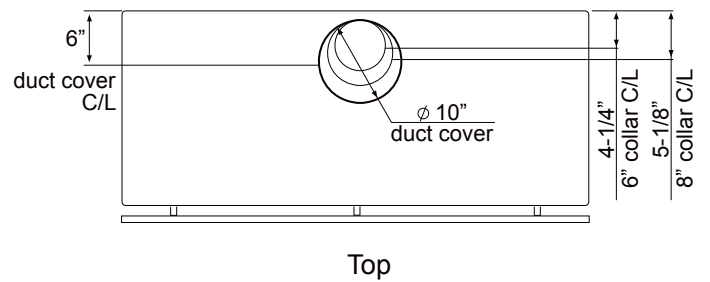

Optional Wireless Remote Control

DESIGNER:  
FU-TUNG CHENG

MODEL	COK-E36BSX	COK-E42BSX	COK-E48BSX
Stainless Steel Size	36"	42"	48"
<b>PERFORMANCE</b>			
Internal Blower (CBI-290C)*	200-290 CFM, 1.4-3 sones	200-290 CFM, 1.4-3 sones	200-290 CFM, 1.4-3 sones
Internal Blower (CBI-600A)*	240-600 CFM, 1.8-6 sones	240-600 CFM, 1.8-6 sones	240-600 CFM, 1.8-6 sones
In-Line Blower (PBN-1000A)*	500-1,000 CFM, sones NA	500-1,000 CFM, sones NA	500-1,000 CFM, sones NA
External Blower (CBE-1000)*	500-1,000 CFM, sones NA	500-1,000 CFM, sones NA	500-1,000 CFM, sones NA
<b>FEATURES</b>			
Controls	Electronic Touch Controls	Electronic Touch Controls	Electronic Touch Controls
Speed Levels	3	3	3
Auto Delay-Off	Yes	Yes	Yes
Lighting	Bloom™ HD LED, 6W x2	Bloom™ HD LED, 6W x2	Bloom™ HD LED, 6W x4
Ambient Lighting	Incandescent, 40W x2	Incandescent, 40W x2	Incandescent, 40W x4
Dual-Level Lighting	Yes, Bloom™ HD LED	Yes, Bloom™ HD LED	Yes, Bloom™ HD LED
Filters	Professional Baffle	Professional Baffle	Professional Baffle
Wireless Remote Control Option	Yes, RF	Yes, RF	Yes, RF
Recirculating Option	No	No	No
Extension Duct Cover	Yes, Up to 12' Ceiling	Yes, Up to 12' Ceiling	Yes, Up to 12' Ceiling
ADA Compliant	Yes (with remote accessory)	Yes (with remote accessory)	Yes (with remote accessory)
<b>DUCT SPECIFICATIONS</b>			
Vertical - Internal Blower	6" Round	6" Round	6" Round
Vertical - External/In-Line Blower	10" - 8"***	10" - 8"***	10" - 8"***
Horizontal	NA	NA	NA
<b>AC POWER</b>			
Hood w/ CBI-290C	120V, 60Hz, Max. 1.35A	120V, 60Hz, Max. 1.35A	120V, 60Hz, Max. 1.45A
Hood w/ CBI-600A	120V, 60Hz, Max. 3.35A	120V, 60Hz, Max. 3.35A	120V, 60Hz, Max. 3.45A
Hood w/ PBN-1000A	120V, 60Hz, Max. 6.05A	120V, 60Hz, Max. 6.05A	120V, 60Hz, Max. 6.15A
Hood w/ CBE-1000	120V, 60Hz, Max. 6.85A	120V, 60Hz, Max. 6.85A	120V, 60Hz, Max. 6.95A
<b>OPTIONAL ACCESSORIES</b>			
Extension Duct Cover	Z1C-000K	Z1C-000K	Z1C-000K
Make-Up Air Kit	MUA006A (600 CFM) MUA008A (1,000CFM)	MUA006A (600 CFM) MUA008A (1,000CFM)	MUA006A (600 CFM) MUA008A (1,000CFM)
Wireless Remote Control	14000005	14000005	14000005
<b>MOUNTING HEIGHT RANGE***</b>	26" - 36"	26" - 36"	26" - 36"
<b>WARRANTY</b>	3 years parts, 1 year labor	3 years parts, 1 year labor	3 years parts, 1 year labor