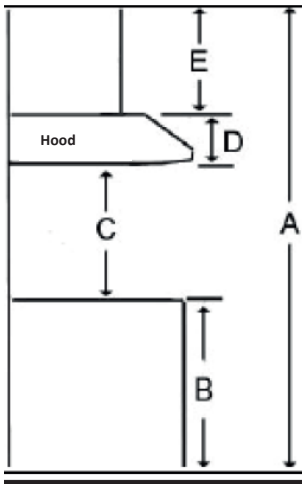

NEW PRODUCT

COMING
SOON

AVK306CS
UNDER CABINET HOOD
SRP 859.00 \$

CARACTERISTICS

- 600 CFM, 3-speed
- Transition : 6" round (top),
3 1/4" x 10" rectangular (back),
3 1/4" x 10" rectangular (top)
- Electronic Soft touch control with LED display
- Lighting : 2 frosted LED bulbs (2W) front
on each side (bulbs included)
- 3 aluminium superior micro hole filters and stainless steel
baffle filters included
- Dimensions : 29 1/2" (W) x 19 11/16" (D) x 8 3/20" (H)
- 1-year Warranty | parts and labour

Dimensions

Installation

A	Floor to ceiling height	variable
B	Floor to counter top height (standard)	36"
C	Recommended height between cooking surface and bottom of the hood	28 to 30"
D	Hood height	8.15"
E	Chimney height	N/A

Duct transition

Top 6" Rond

Top & back 3 1/4 x 10"

The information contained herein is based on sources that we believe to be reliable, but is not guaranteed by us, may be incomplete and/or may change without notice.