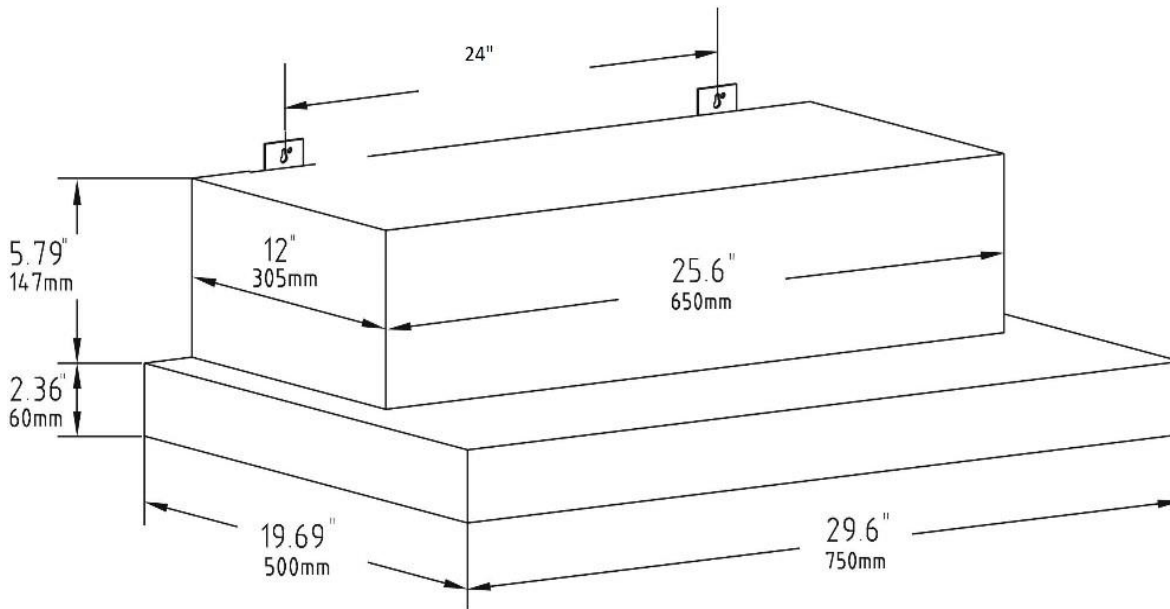

NEW PRODUCT

COMING
SOON

AVK306CS
UNDER CABINET HOOD
SRP 859.00 \$

CARACTERISTICS

- 600 CFM, 3-speed
- Transition : 6" round (top),
3 1/4" x 10" rectangular (back),
3 1/4" x 10" rectangular (top)
- Electronic Soft touch control with LED display
- Lighting : 2 frosted LED bulbs (2W) front
on each side (bulbs included)
- 3 aluminium superior micro hole filters and stainless steel
baffle filters included
- Dimensions : 29 1/2" (W) x 19 11/16" (D) x 8 3/20" (H)
- 1-year Warranty | parts and labour

Dimensions

Installation

A	Floor to ceiling height	variable
B	Floor to counter top height (standard)	36"
C	Recommended height between cooking surface and bottom of the hood	28 to 30"
D	Hood height	8.15"
E	Chimney height	N/A

Duct transition

Top 6" Rond

Top & back 3 1/4 x 10"

The information contained herein is based on sources that we believe to be reliable, but is not guaranteed by us, may be incomplete and/or may change without notice.