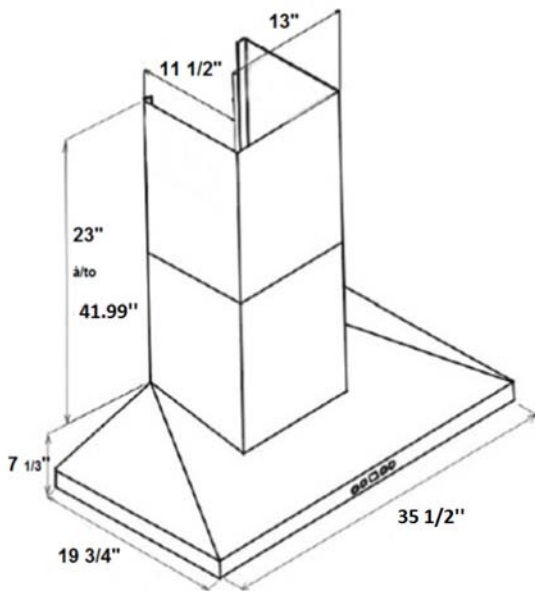

AVN-368CS

36" Wall mount hood - professional design

Selected Model	
Model number	AVN-368CS
Dimensions	
Dimensions	35 1/2" (W) x 19 3/4" (D) x 7 1/2" (H)
Exterior Appearance	
Stainless steel grade	201
Features	
Control	Soft touch with LED display
Lighting	2 bulbs, 3W LED (bulbs included)
Blower type	860 CFM, 6-Speed
Blower performance	Speed 1, 0.7 sones Speed 6, 6.5 sones
Filter type	2 Stainless steel baffle filters (included)
Duct transition	6" Round (Top)
Ducting	Ducted
UPC code	0646437667524
Electrical Requirements	
Electrical requirements	120V / 60Hz / 2.7 Amps
Accessories (optional)	
Optional duct covers	AD-884S (884mm, AVN-AVH compatible)
Warranty	
1-year Warranty	Parts and labour, in-home service

Dimensions

Installation

A	Floor to ceiling height	variable
B	Floor to counter top height (standard)	36"
C	Recommended height between cooking surface and bottom of the hood	28" to 30"
D	Hood height	7 1/3"
E	Chimney height	19" to 41.99"