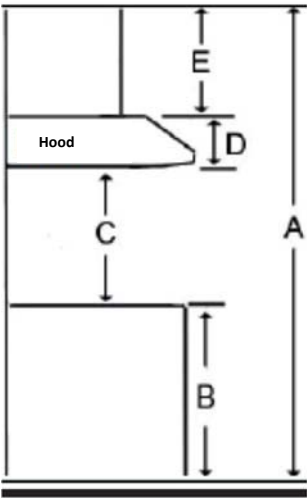

AVN-368CS

36" Wall mount hood - professional design

Selected Model	
Model number	AVN-368CS
Dimensions	
Dimensions	35 1/2" (W) x 19 3/4" (D) x 7 1/2" (H)
Exterior Appearance	
Stainless steel grade	201
Features	
Control	Soft touch with LED display
Lighting	2 bulbs, 3W LED (bulbs included)
Blower type	860 CFM, 6-Speed
Blower performance	Speed 1, 0.7 sones Speed 6, 6.5 sones
Filter type	2 Stainless steel baffle filters (included)
Duct transition	6" Round (Top)
Ducting	Ducted
UPC code	0646437667524
Electrical Requirements	
Electrical requirements	120V / 60Hz / 2.7 Amps
Accessories (optional)	
Optional duct covers	AD-884S (884mm, AVN-AVH compatible)
Warranty	
1-year Warranty	Parts and labour, in-home service

Dimensions

Installation

A	Floor to ceiling height	variable
B	Floor to counter top height (standard)	36"
C	Recommended height between cooking surface and bottom of the hood	28" to 30"
D	Hood height	7 1/3"
E	Chimney height	19" to 41.99"

Duct transition

Top 6" round

The information contained herein is based on sources that we believe to be reliable, but is not guaranteed by us, may be incomplete and/or may change without notice.