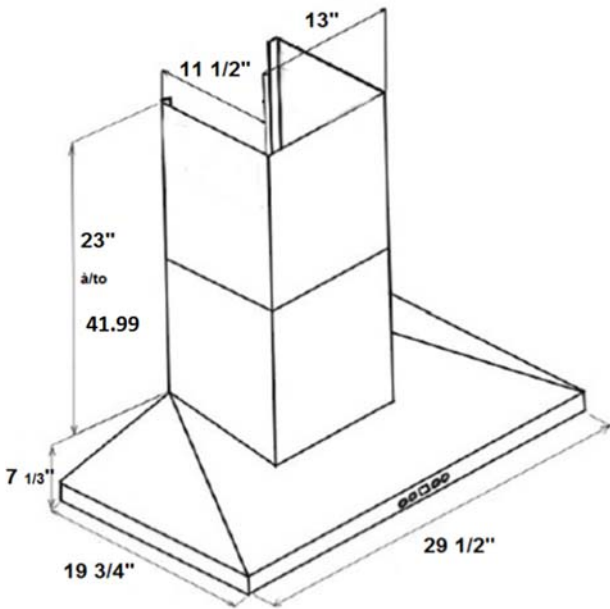

AVN-368CS

36" Wall mount hood - professional design

Selected Model	
Model number	AVN-368CS
Dimensions	
Dimensions	35 1/2" (W) x 19 3/4" (D) x 7 1/2" (H)
Exterior Appearance	
Stainless steel grade	201
Features	
Control	Soft touch with LED display
Lighting	2 bulbs, 3W LED (bulbs included)
Blower type	860 CFM, 6-Speed
Blower performance	Speed 1, 0.7 sones Speed 6, 6.5 sones
Filter type	2 Stainless steel baffle filters (included)
Duct transition	6" Round (Top)
Ducting	Ducted
UPC code	0646437667524
Electrical Requirements	
Electrical requirements	120V / 60Hz / 2.7 Amps
Accessories (optional)	
Optional duct covers	AD-884S (884mm, AVN-AVH compatible)
Warranty	
1-year Warranty	Parts and labour, in-home service

Dimensions

Installation

A	Floor to ceiling height	variable
B	Floor to counter top height (standard)	36"
C	Recommended height between cooking surface and bottom of the hood	28" to 30"
D	Hood height	7 1/3"
E	Chimney height	19" to 41.99"