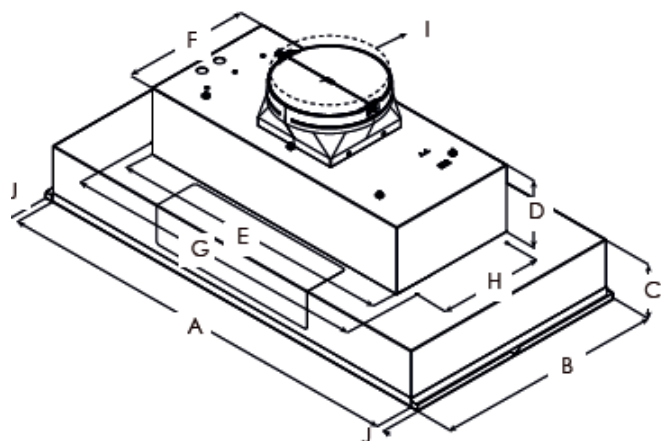

<b>Selected Model</b>	
Model number	ETR634SS
<b>Exterior Appearance</b>	
Color	Stainless Steel
<b>Dimensions</b>	
Dimensions	34 1/2" (W) x 18" (D) x 11 1/2" (H)
<b>Features</b>	
Controls	Fully recessing stainless rotating knobs with illumination
Illumination	2 2.5W Premium LED lamps, 1 intensity (bulbs included)
Blower Type	4-speed, 600 CFM
Filter Type	2 Stainless Steel Baffle Filters
Ducting	Ducted Installation Only
Duct transition	10" Round (Top)   Back Draft Damper included
Special features	Hush Silence System
<b>Electrical Requirements</b>	
Electrical requirements	120V-60 HZ / 260 Watt at 4.6 Amps
<b>Accessories (optionnal)</b>	
External Blower Kit	KIT0153054 (1200 CFM compatible 8" & 10" duct transition)
Inline blower kit	KIT0154387 (1200 CFM compatible 8" & 10" duct transition)
<b>Warranty</b>	
Complete 2 years warranty	Entire Appliance; In-Home; Parts & Labour

**Dimensions**

	ETR634SS ETR134S1	ETR146SS
A	34 1/2" (87.5 cm)	46 1/2" (118.5 cm)
B	18" (45.7 cm)	
C	5 7/16" (13.8 cm)	
D	6 1/2" (16.4 cm)	
E	27 9/16" (70 cm)	
F	12 7/16" (31.6 cm)	
G	29 13/16" (75.7 cm)	
H	10 1/8" (25.7 cm)	
I	10" (25.4 cm)	
J	3/4" (1.9 cm)	

**Duct transition**

10" round top

The information contained herein is based on sources that we believe to be reliable, but is not guaranteed by us, may be incomplete and/or may change without notice.