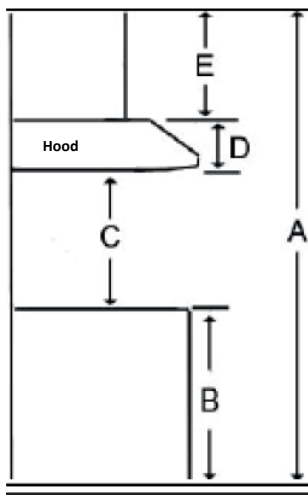

<b>Selected Model</b>	
Model number	ETR634SS
<b>Exterior Appearance</b>	
Color	Stainless Steel
<b>Dimensions</b>	
Dimensions	34 1/2" (W) x 18" (D) x 11 1/2" (H)
<b>Features</b>	
Controls	Fully recessing stainless rotating knobs with illumination
Illumination	2 2.5W Premium LED lamps, 1 intensity (bulbs included)
Blower Type	4-speed, 600 CFM
Filter Type	2 Stainless Steel Baffle Filters
Ducting	Ducted Installation Only
Duct transition	10" Round (Top)   Back Draft Damper included
Special features	Hush Silence System
<b>Electrical Requirements</b>	
Electrical requirements	120V-60 HZ / 260 Watt at 4.6 Amps
<b>Accessories (optionnal)</b>	
External Blower Kit	KIT0153054 (1200 CFM compatible 8" & 10" duct transition)
Inline blower kit	KIT0154387 (1200 CFM compatible 8" & 10" duct transition)
<b>Warranty</b>	
Complete 2 years warranty	Entire Appliance; In-Home; Parts & Labour

**Dimensions**

	ETR634SS ETR134S1	ETR146SS
A	34 1/2" (87.5 cm)	46 1/2" (118.5 cm)
B	18" (45.7 cm)	
C	5 7/16" (13.8 cm)	
D	6 1/2" (16.4 cm)	
E	27 9/16" (70 cm)	
F	12 7/16" (31.6 cm)	
G	29 13/16" (75.7 cm)	
H	10 1/8" (25.7 cm)	
I	10" (25.4 cm)	
J	3/4" (1.9 cm)	

**Installation**

A	Floor to ceiling height	variable
B	Floor to counter top height (standard)	36"
C	Recommended height between cooking surface and bottom of the hood	28 to 30"
D	Hood height	5 7/16"
E	Chimney height	N/A

**Duct transition**

10" round top

The information contained herein is based on sources that we believe to be reliable, but is not guaranteed by us, may be incomplete and/or may change without notice.