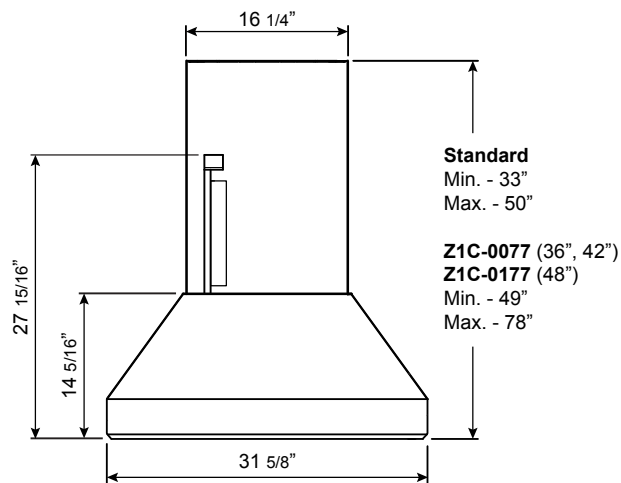

**ACT™** **POWERWAVE™**

Optional Wireless Remote Control

FRONT

SIDE

MODEL		AK7736BS	AK7742BS	AK7748BS					
Stainless Steel									
Size	36"	42"	48"						
<b>BLOWER PERFORMANCE Included</b>									
Single Blower	200-750 CFM, 0.5-7 Sones	200-750 CFM, 0.5-7 Sones	200-750 CFM, 0.5-7 Sones						
ACT 590 CFM (Min. - Max.)*	200-590 CFM	200-590 CFM	200-590 CFM						
ACT 390 CFM (Min. - Max.)*	200-390 CFM	200-390 CFM	200-390 CFM						
ACT 290 CFM (Min. - Max.)*	200-290 CFM	200-290 CFM	200-290 CFM						
Optional Dual Blower	350-1,300 CFM, 1-8 Sones	350-1,300 CFM, 1-8 Sones	350-1,300 CFM, 1-8 Sones						
<b>FEATURES</b>									
ACT™ Technology	590, 390, 290, Single Blower Only	590, 390, 290, Single Blower Only	590, 390, 290, Single Blower Only						
Controls	Electronic LCD	Electronic LCD	Electronic LCD						
Speed Levels	6**	6**	6**						
Auto Delay-Off	Yes	Yes	Yes						
CleanAir Function	Yes	Yes	Yes						
Directional Lighting	LumiLight LED, 6W x2	LumiLight LED, 6W x2	LumiLight LED, 6W x4						
Dual-Level Lighting	Yes	Yes	Yes						
Filters	Pro Baffle x4	Pro Baffle x4	Pro Baffle x6						
Grease Collection Tray	Yes	Yes	Yes						
Wireless Remote Control	Yes, Optional	Yes, Optional	Yes, Optional						
Recirculating Option	No	No	No						
Duct Cover Extension Option	Yes	Yes	Yes						
ADA Compliant	Yes (w/ remote accessory)	Yes (w/ remote accessory)	Yes (w/ remote accessory)						
<b>DUCT SPECIFICATIONS</b>									
Vertical Single Internal Blower	8" Round	8" Round	8" Round						
Horizontal Single Internal Blower	NA	NA	NA						
Vertical Dual Internal Blower	10" Round	10" Round	10" Round						
Horizontal Dual Internal Blower	NA	NA	NA						
AC POWER (Single Blower)	120V, 60Hz at Max. 5A	120V, 60Hz at Max. 5A	120V, 60Hz at Max. 5A						
AC POWER (Dual Blower)	120V, 60Hz at Max. 8A	120V, 60Hz at Max. 8A	120V, 60Hz at Max. 8A						
<b>OPTIONAL ACCESSORIES</b>									
Wireless Remote Control	14000005	14000005	14000005						
Dual Internal Blower	PBD-1300B	PBD-1300B	PBD-1300B						
Duct Cover Extension	Z1C-0077	Z1C-0077	Z1C-0177						
Make-Up Air Kit (Single Blower)	MUA008A	MUA008A	MUA008A						
Make-Up Air Kit (Dual Blower)	MUA010A	MUA010A	MUA010A						
MOUNTING HEIGHT RANGE***	24" - 36"	24" - 36"	24" - 36"						
WARRANTY	3 years parts, 1 year labor	3 years parts, 1 year labor	3 years parts, 1 year labor						
CEILING HEIGHT	8'	8.5'	9'	9.5'	10'	10.5'	11'	12'	
STANDARD DUCT COVER	Ducted Mounting Height***	24" - 27"	24" - 33"	24" - 36"	28" - 36"	34" - 36"	NA	NA	NA
DUCT COVER EXTENSION	Ducted Mounting Height***	NA	NA	NA	24" - 29"	24" - 35"	24" - 36"	24" - 36"	30" - 36"