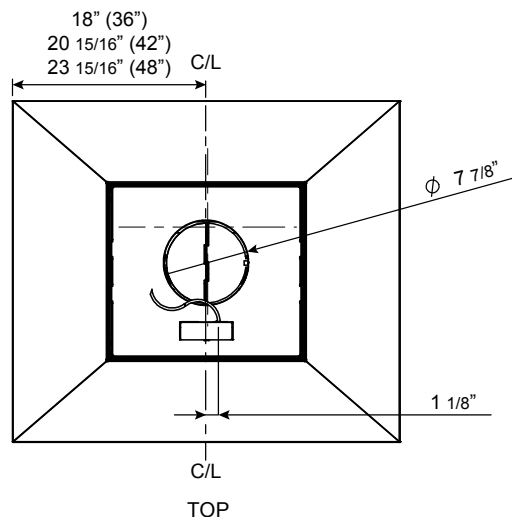

**ACT™** **POWERWAVE™**

Optional Wireless Remote Control

FRONT

SIDE

MODEL		AK7736BS	AK7742BS	AK7748BS					
Stainless Steel									
Size	36"	42"	48"						
<b>BLOWER PERFORMANCE Included</b>									
Single Blower	200-750 CFM, 0.5-7 Sones	200-750 CFM, 0.5-7 Sones	200-750 CFM, 0.5-7 Sones						
ACT 590 CFM (Min. - Max.)*	200-590 CFM	200-590 CFM	200-590 CFM						
ACT 390 CFM (Min. - Max.)*	200-390 CFM	200-390 CFM	200-390 CFM						
ACT 290 CFM (Min. - Max.)*	200-290 CFM	200-290 CFM	200-290 CFM						
Optional Dual Blower	350-1,300 CFM, 1-8 Sones	350-1,300 CFM, 1-8 Sones	350-1,300 CFM, 1-8 Sones						
<b>FEATURES</b>									
ACT™ Technology	590, 390, 290, Single Blower Only	590, 390, 290, Single Blower Only	590, 390, 290, Single Blower Only						
Controls	Electronic LCD	Electronic LCD	Electronic LCD						
Speed Levels	6**	6**	6**						
Auto Delay-Off	Yes	Yes	Yes						
CleanAir Function	Yes	Yes	Yes						
Directional Lighting	LumiLight LED, 6W x2	LumiLight LED, 6W x2	LumiLight LED, 6W x4						
Dual-Level Lighting	Yes	Yes	Yes						
Filters	Pro Baffle x4	Pro Baffle x4	Pro Baffle x6						
Grease Collection Tray	Yes	Yes	Yes						
Wireless Remote Control	Yes, Optional	Yes, Optional	Yes, Optional						
Recirculating Option	No	No	No						
Duct Cover Extension Option	Yes	Yes	Yes						
ADA Compliant	Yes (w/ remote accessory)	Yes (w/ remote accessory)	Yes (w/ remote accessory)						
<b>DUCT SPECIFICATIONS</b>									
Vertical Single Internal Blower	8" Round	8" Round	8" Round						
Horizontal Single Internal Blower	NA	NA	NA						
Vertical Dual Internal Blower	10" Round	10" Round	10" Round						
Horizontal Dual Internal Blower	NA	NA	NA						
AC POWER (Single Blower)	120V, 60Hz at Max. 5A	120V, 60Hz at Max. 5A	120V, 60Hz at Max. 5A						
AC POWER (Dual Blower)	120V, 60Hz at Max. 8A	120V, 60Hz at Max. 8A	120V, 60Hz at Max. 8A						
<b>OPTIONAL ACCESSORIES</b>									
Wireless Remote Control	14000005	14000005	14000005						
Dual Internal Blower	PBD-1300B	PBD-1300B	PBD-1300B						
Duct Cover Extension	Z1C-0077	Z1C-0077	Z1C-0177						
Make-Up Air Kit (Single Blower)	MUA008A	MUA008A	MUA008A						
Make-Up Air Kit (Dual Blower)	MUA010A	MUA010A	MUA010A						
MOUNTING HEIGHT RANGE***	24" - 36"	24" - 36"	24" - 36"						
WARRANTY	3 years parts, 1 year labor	3 years parts, 1 year labor	3 years parts, 1 year labor						
CEILING HEIGHT	8'	8.5'	9'	9.5'	10'	10.5'	11'	12'	
STANDARD DUCT COVER	Ducted Mounting Height***	24" - 27"	24" - 33"	24" - 36"	28" - 36"	34" - 36"	NA	NA	NA
DUCT COVER EXTENSION	Ducted Mounting Height***	NA	NA	NA	24" - 29"	24" - 35"	24" - 36"	24" - 36"	30" - 36"