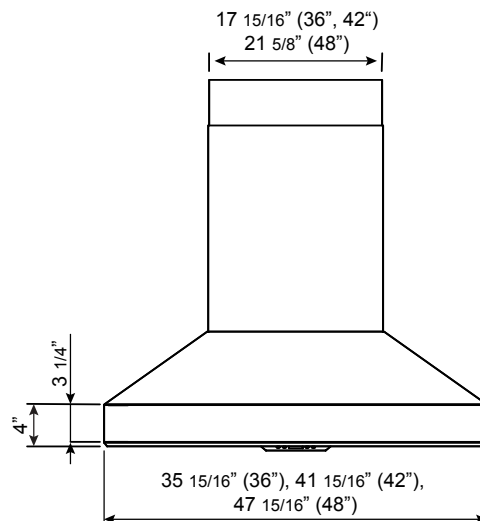

**ACT™** **POWERWAVE™**

Optional Wireless Remote Control

FRONT

SIDE

MODEL		AK7736BS	AK7742BS	AK7748BS					
Stainless Steel									
Size	36"	42"	48"						
<b>BLOWER PERFORMANCE Included</b>									
Single Blower	200-750 CFM, 0.5-7 Sones	200-750 CFM, 0.5-7 Sones	200-750 CFM, 0.5-7 Sones						
ACT 590 CFM (Min. - Max.)*	200-590 CFM	200-590 CFM	200-590 CFM						
ACT 390 CFM (Min. - Max.)*	200-390 CFM	200-390 CFM	200-390 CFM						
ACT 290 CFM (Min. - Max.)*	200-290 CFM	200-290 CFM	200-290 CFM						
Optional Dual Blower	350-1,300 CFM, 1-8 Sones	350-1,300 CFM, 1-8 Sones	350-1,300 CFM, 1-8 Sones						
<b>FEATURES</b>									
ACT™ Technology	590, 390, 290, Single Blower Only	590, 390, 290, Single Blower Only	590, 390, 290, Single Blower Only						
Controls	Electronic LCD	Electronic LCD	Electronic LCD						
Speed Levels	6**	6**	6**						
Auto Delay-Off	Yes	Yes	Yes						
CleanAir Function	Yes	Yes	Yes						
Directional Lighting	LumiLight LED, 6W x2	LumiLight LED, 6W x2	LumiLight LED, 6W x4						
Dual-Level Lighting	Yes	Yes	Yes						
Filters	Pro Baffle x4	Pro Baffle x4	Pro Baffle x6						
Grease Collection Tray	Yes	Yes	Yes						
Wireless Remote Control	Yes, Optional	Yes, Optional	Yes, Optional						
Recirculating Option	No	No	No						
Duct Cover Extension Option	Yes	Yes	Yes						
ADA Compliant	Yes (w/ remote accessory)	Yes (w/ remote accessory)	Yes (w/ remote accessory)						
<b>DUCT SPECIFICATIONS</b>									
Vertical Single Internal Blower	8" Round	8" Round	8" Round						
Horizontal Single Internal Blower	NA	NA	NA						
Vertical Dual Internal Blower	10" Round	10" Round	10" Round						
Horizontal Dual Internal Blower	NA	NA	NA						
AC POWER (Single Blower)	120V, 60Hz at Max. 5A	120V, 60Hz at Max. 5A	120V, 60Hz at Max. 5A						
AC POWER (Dual Blower)	120V, 60Hz at Max. 8A	120V, 60Hz at Max. 8A	120V, 60Hz at Max. 8A						
<b>OPTIONAL ACCESSORIES</b>									
Wireless Remote Control	14000005	14000005	14000005						
Dual Internal Blower	PBD-1300B	PBD-1300B	PBD-1300B						
Duct Cover Extension	Z1C-0077	Z1C-0077	Z1C-0177						
Make-Up Air Kit (Single Blower)	MUA008A	MUA008A	MUA008A						
Make-Up Air Kit (Dual Blower)	MUA010A	MUA010A	MUA010A						
MOUNTING HEIGHT RANGE***	24" - 36"	24" - 36"	24" - 36"						
WARRANTY	3 years parts, 1 year labor	3 years parts, 1 year labor	3 years parts, 1 year labor						
CEILING HEIGHT	8'	8.5'	9'	9.5'	10'	10.5'	11'	12'	
STANDARD DUCT COVER	Ducted Mounting Height***	24" - 27"	24" - 33"	24" - 36"	28" - 36"	34" - 36"	NA	NA	NA
DUCT COVER EXTENSION	Ducted Mounting Height***	NA	NA	NA	24" - 29"	24" - 35"	24" - 36"	24" - 36"	30" - 36"