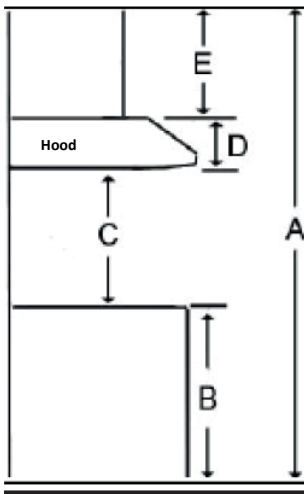

# AVP44108PS

Power pack hood 44"

<b>Selected Model</b>	
Model number	AVP44108PS
<b>Dimensions</b>	
Dimensions	44" (W) x 18" (D) x 14 1/8" (H)
<b>Exterior Appearance</b>	
Color	Stainless Steel
<b>Features</b>	
Control	Electronic push buttons
Lighting	2 bulbs frosted LED 3500k
Blower type	900 CFM , 4-speeds
Filter type	3 Reinforced aluminium superior micro hole filters and stainless steel baffle filters included
Duct transition	10" round (top) 8" round (top)
Ducting	Ducted
UPC code	0632726105273
<b>Electrical Requirements</b>	
Electrical requirements	120V / 60Hz
<b>Warranty</b>	
1-year Warranty	Parts and labour

## Dimensions

AVP44108PS

## Installation

A	Floor to ceiling height	variable
B	Floor to counter top height (standard)	36"
C	Recommended height between cooking surface and bottom of the hood	28 to 30"
D	Hood height	14 1/8"
E	Chimney height	N/A

## Duct transition

top 8" & 10" Round

*The information contained herein is based on sources that we believe to be reliable, but is not guaranteed by us, may be incomplete and/or may change without notice.*