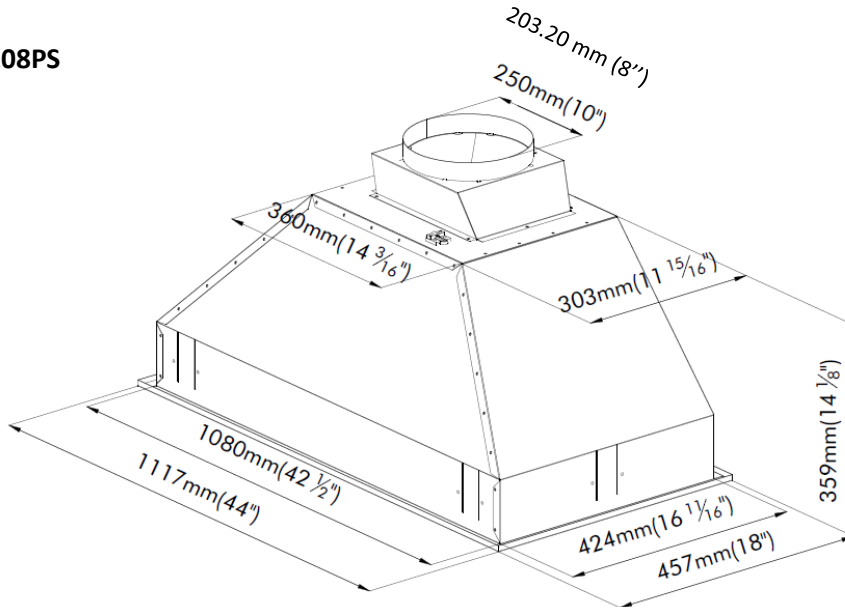

# AVP44108PS

Power pack hood 44"

<b>Selected Model</b>	
Model number	AVP44108PS
<b>Dimensions</b>	
Dimensions	44" (W) x 18" (D) x 14 1/8" (H)
<b>Exterior Appearance</b>	
Color	Stainless Steel
<b>Features</b>	
Control	Electronic push buttons
Lighting	2 bulbs frosted LED 3500k
Blower type	900 CFM , 4-speeds
Filter type	3 Reinforced aluminium superior micro hole filters and stainless steel baffle filters included
Duct transition	10" round (top) 8" round (top)
Ducting	Ducted
UPC code	0632726105273
<b>Electrical Requirements</b>	
Electrical requirements	120V / 60Hz
<b>Warranty</b>	
1-year Warranty	Parts and labour

## Dimensions

AVP44108PS

## Installation

A	Floor to ceiling height	variable
B	Floor to counter top height (standard)	36"
C	Recommended height between cooking surface and bottom of the hood	28 to 30"
D	Hood height	14 1/8"
E	Chimney height	N/A

## Duct transition

top 8" & 10" Round

*The information contained herein is based on sources that we believe to be reliable, but is not guaranteed by us, may be incomplete and/or may change without notice.*