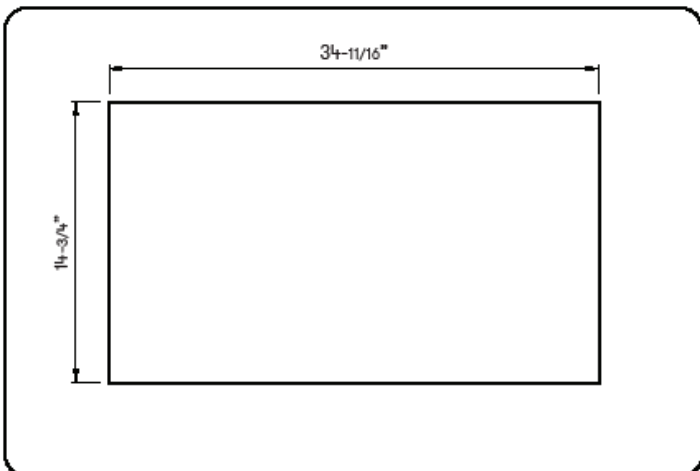

Cabinet Bottom Cut-Out Size (W x D): 34-11/16" x 14-3/4"

FRONT

MODEL

Stainless Steel	AK8300BSX
Size	38" (38-7/16")

BLOWER PERFORMANCE

Internal Blower (CBI-290C)*	200 - 290 CFM, 1.4 - 3 sones
Internal Blower (CBI-390A)*	200 - 390 CFM, 1.4 - 5 sones
Internal Blower (CBI-600A)*	240 - 600 CFM, 1.8 - 6 sones
Dual Internal Blower (PBI-1100B)*	500 - 1100 CFM, 3.5 - 8 sones
In-Line Blower (PBN-1000A)*	500 - 1000 CFM, sones NA
External Blower (CBE-1000)*	500 - 1000 CFM, sones NA