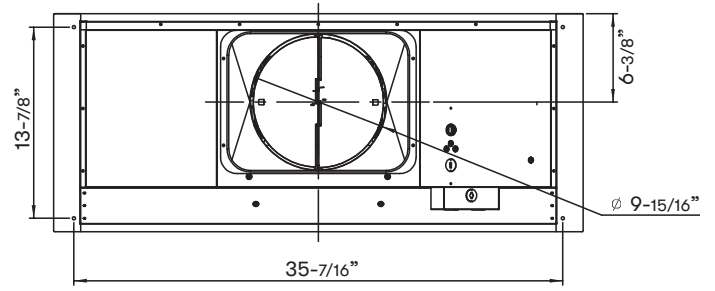

PRO

TORNADO III

INSERT

ZEPHYR

ZEPHYRONLINE.COM

TOP