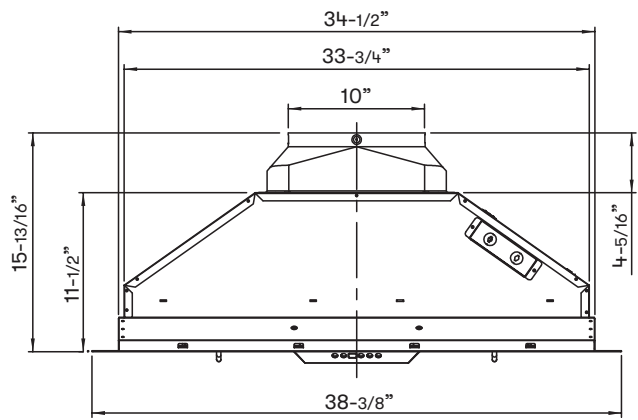

Cabinet Bottom Cut-Out Size (W x D): 34-11/16" x 14-3/4"

FRONT

MODEL

Stainless Steel	AK8300BSX
Size	38" (38-7/16")

BLOWER PERFORMANCE

Internal Blower (CBI-290C)*	200 - 290 CFM, 1.4 - 3 sones
Internal Blower (CBI-390A)*	200 - 390 CFM, 1.4 - 5 sones
Internal Blower (CBI-600A)*	240 - 600 CFM, 1.8 - 6 sones
Dual Internal Blower (PBI-1100B)*	500 - 1100 CFM, 3.5 - 8 sones
In-Line Blower (PBN-1000A)*	500 - 1000 CFM, sones NA
External Blower (CBE-1000)*	500 - 1000 CFM, sones NA

DUCT SPECIFICATIONS

Vertical Single Internal Blower	6" Round
Vertical Dual Internal Blower	10" Round
Vertical In-Line/External Blower	10" Round
Horizontal	NA

AC POWER

Hood w/ CBI-290C	120V, 60Hz, Max. 1.3A
Hood w/ CBI-390A	120V, 60Hz, Max. 2.1A
Hood w/ CBI-600A	120V, 60Hz, Max. 2.6A
Hood w/ PBI-1100B	120V, 60Hz, Max. 5.8A
Hood w/ PBN-1000A	120V, 60Hz, Max. 5A
Hood w/ CBE-1000	120V, 60Hz, Max. 5.8A