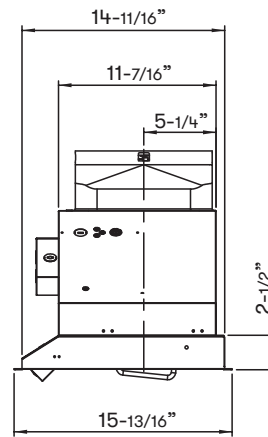

PRO

TORNADO III

INSERT

ZEPHYR

ZEPHYRONLINE.COM

SIDE

Includes Wireless Remote Control

Cabinet Bottom Cut-Out Size (W x D): 34-11/16" x 14-3/4"