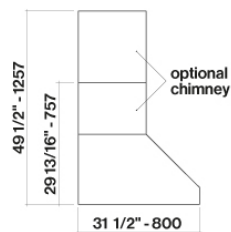

Optional chimney