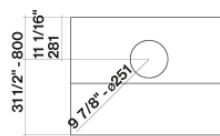

Optional chimney