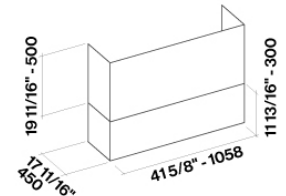

Optional chimney