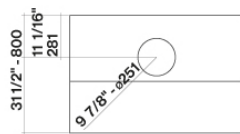

ZEUS OUTDOOR

Version

FOZEU48W12OS Wall - 48"
(120 cm) - 1200 CFM

Collection

Outdoor

EAN code

8034122362991

Photograph is for information purposes only
May not correspond to the selected version

Finish
Scotch brite stainless steel (AISI 304)

Motor
600 CFM

Type of control
Mechanical control

Lighting
LED Strip (3000K)

PACKAGING:WEIGHTS AND VOLUMES

Gross weight
119 lbs

Net weight
104 lbs

Volumes
31 ft³

Packaging size
Length
53 in
Height
36 in
Depth
29 in

CONSUMPTION AND CONNECTION FEATURES

Maximum consumption
850 W

Optional chimney