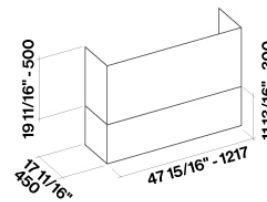

ZEUS OUTDOOR

Version

FOZEU48W12OS Wall - 48"
(120 cm) - 1200 CFM

Collection

Outdoor

EAN code

8034122362991

Photograph is for information purposes only
May not correspond to the selected version

FEATURES

LED lighting
Optional Chimney
Professional Baffle Filters
Knob control

OPTIONAL ACCESSORIES

KCPHN.003#IF

Zeus Outdoor Stainless steel
Chimney 48"

TECHNICAL FEATURES

Installation type
Wall

Dimensions
48 / 120 cm

Finish
Scotch brite stainless steel (AISI 304)

Motor
600 CFM

Type of control
Mechanical control

Lighting
LED Strip (3000K)

PACKAGING:WEIGHTS AND VOLUMES

Gross weight
119 lbs

Net weight
104 lbs

Volumes
31 ft³

Packaging size
Length
53 in
Height
36 in
Depth
29 in

CONSUMPTION AND CONNECTION FEATURES

Maximum consumption
850 W

Optional chimney