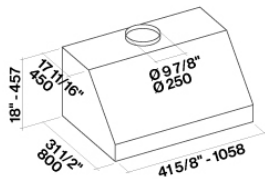

ZEUS OUTDOOR

Version

FOZEU48W12OS Wall - 48"
(120 cm) - 1200 CFM

Collection

Outdoor

EAN code

8034122362991

Photograph is for information purposes only
May not correspond to the selected version

FEATURES

LED lighting
Optional Chimney
Professional Baffle Filters
Knob control

OPTIONAL ACCESSORIES

KCPHN.003#IF

Zeus Outdoor Stainless steel
Chimney 48"

TECHNICAL FEATURES

Installation type
Wall

Dimensions
48 / 120 cm

Finish
Scotch brite stainless steel (AISI 304)

Motor
600 CFM

Type of control
Mechanical control

Lighting
LED Strip (3000K)

PACKAGING:WEIGHTS AND VOLUMES

Gross weight
119 lbs

Net weight
104 lbs

Volumes
31 ft³

Packaging size
Length
53 in
Height
36 in
Depth
29 in

CONSUMPTION AND CONNECTION FEATURES

Maximum consumption
850 W

Optional chimney