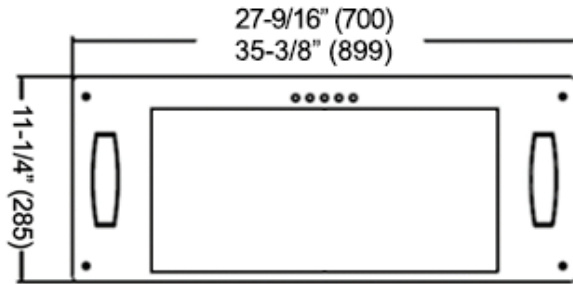

KOBE®

KOBE Range Hoods

So Quiet... You Won't Believe It's On!

IN2830SQP-XX (30")

IN2836SQP-XX (36")

Premium IN28 SQP-XX Series Built-In

Model / Size	IN2830SQP-XX / 30" IN2836SQP-XX / 36"
Appearance	
Stainless Steel	✓
Seamless	✓
Performance	
CFM / Sone	300 to 750 / 1.0 to 5.6
QuietMode™	1.0 Sone / 40 dB
LED Light	2 x LED Lights (3W)
Speed	3
Control	Mechanical Push Button
Blower Type	Single Horizontal Squirrel Cage
Exhaust	Top 6" Round
Consumption / Ampere	300W / 2.5A
Filter	Airflow Efficiency Panel
Optional Accessories	
Backsplash Panel	SSP30 (30" x 32") SSP36 (36" x 32")
Liner	INL36211A (36") – for 30" hood only

Built-In

Bottom View

Front View

Optional Liner (for 30" hood only)