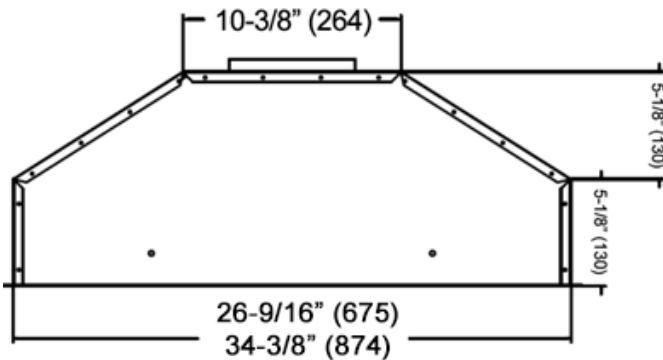

KOBE®

KOBE Range Hoods

So Quiet... You Won't Believe It's On!

IN2830SQP-XX (30")

IN2836SQP-XX (36")

Premium IN28 SQP-XX Series Built-In

Model / Size	IN2830SQP-XX / 30" IN2836SQP-XX / 36"
Appearance	
Stainless Steel	✓
Seamless	✓
Performance	
CFM / Sone	300 to 750 / 1.0 to 5.6
QuietMode™	1.0 Sone / 40 dB
LED Light	2 x LED Lights (3W)
Speed	3
Control	Mechanical Push Button
Blower Type	Single Horizontal Squirrel Cage
Exhaust	Top 6" Round
Consumption / Ampere	300W / 2.5A
Filter	Airflow Efficiency Panel
Optional Accessories	
Backsplash Panel	SSP30 (30" x 32") SSP36 (36" x 32")
Liner	INL36211A (36") – for 30" hood only

Built-In

Bottom View

Front View

Optional Liner (for 30" hood only)