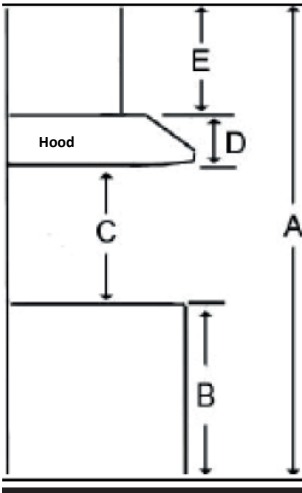

AVP44108PS

Power pack hood 44"

Selected Model	
Model number	AVP44108PS
Dimensions	
Dimensions	44" (W) x 18" (D) x 14 1/8" (H)
Exterior Appearance	
Color	Stainless Steel
Features	
Control	Electronic push buttons
Lighting	2 bulbs frosted LED 3500k
Blower type	900 CFM , 4-speeds
Filter type	3 Reinforced aluminium superior micro hole filters and stainless steel baffle filters included
Duct transition	10" round (top) 8" round (top)
Ducting	Ducted
UPC code	0632726105273
Electrical Requirements	
Electrical requirements	120V / 60Hz
Warranty	
1-year Warranty	Parts and labour

Dimensions

AVP44108PS

Installation

A	Floor to ceiling height	variable
B	Floor to counter top height (standard)	36"
C	Recommended height between cooking surface and bottom of the hood	28 to 30"
D	Hood height	14 1/8"
E	Chimney height	N/A