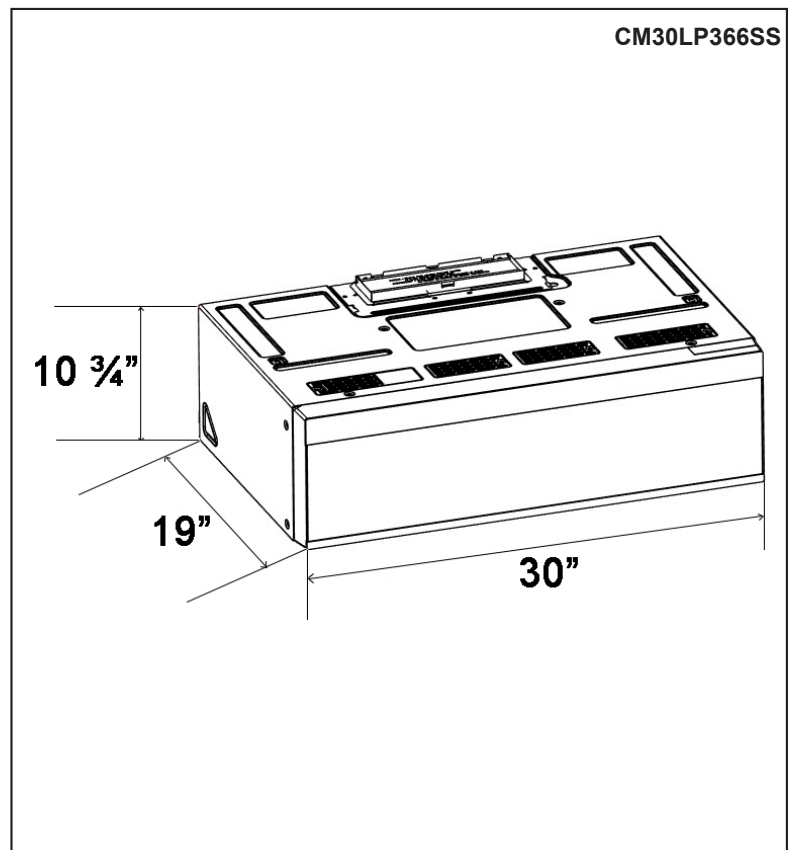

## Features:

6 Pre-set  
Cooking Settings

Range Hood with  
Grease and Charcoal Filter

Auto Cooking

30" wide, fit in any size  
kitchen

**1000W**  
1000 Watts Output

10 Level Power

Kitchen Timer/  
Digital Clock

## Specifications

- |                            |                                    |                                |
|----------------------------|------------------------------------|--------------------------------|
| • Air Flow: 400 CFM        | • Turntable Size: 12.4 Inches      | • Current: 8.3 Amps            |
| • Power Output: 1000 Watts | • Noise Level: TBD                 | • Ducting: 6" round (Top Only) |
| • Oven Capacity: 1.2 Cu.Ft | • Electrical Connection: 120V/60Hz | • Finish: Stainless Steel      |