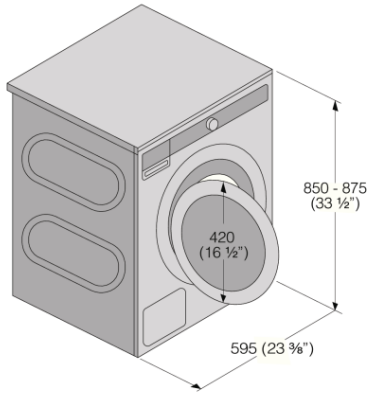

Use and flexibility

- Easy close door
- Liquid detergent insert
- Temperature range: Cold-Extra hot
- Door diameter: 12 3/16" (310 mm)
- Door opening angle: 110 °
- Dose assist

Interaction & control

- 1-24 hours
- Remaining time indicator
- Display Type: LCD display
- 22 programmes

Technical data

- Heater capacity (W): 2000 W
- Water connection: Cold
- Estimated annual energy consumption: 75 kWh
- Counter weight material: Cast iron
- Counter weight: 44 lbs
- Noise level: 74 dB(A)
- Noise level washing: 52 dB(A)
- Connection rating: 2200 W
- Number of phases: 1
- Current: 15 A
- Frequency: 60 Hz
- Net weight: 201 lbs
- Marked for recycling
- ISO 14001

Dimensions

- Product dimensions (HxWxD): 33 7/16" × 23 7/16" × 27 9/16" (850 × 595 × 700 mm)
- Adjustable feet: 3/8" (10 mm)
- Depth with door open: 41 5/8" (1057 mm)
- Cord length: 78 3/4" (2000 mm)
- Length of inflow hose: 59 1/16" (1500 mm)
- Length of outflow hose: 63" (1600 mm)

Logistic information

- Packaging dimensions: 36 1/4" × 25 3/16" × 30 9/16" (920 × 640 × 776 mm)
- Total weight of packaged product: 208 lbs
- Code: 578205
- EAN code: 3838782012792
- Product area: Laundry
- Market: Domestic
- Range: Logic